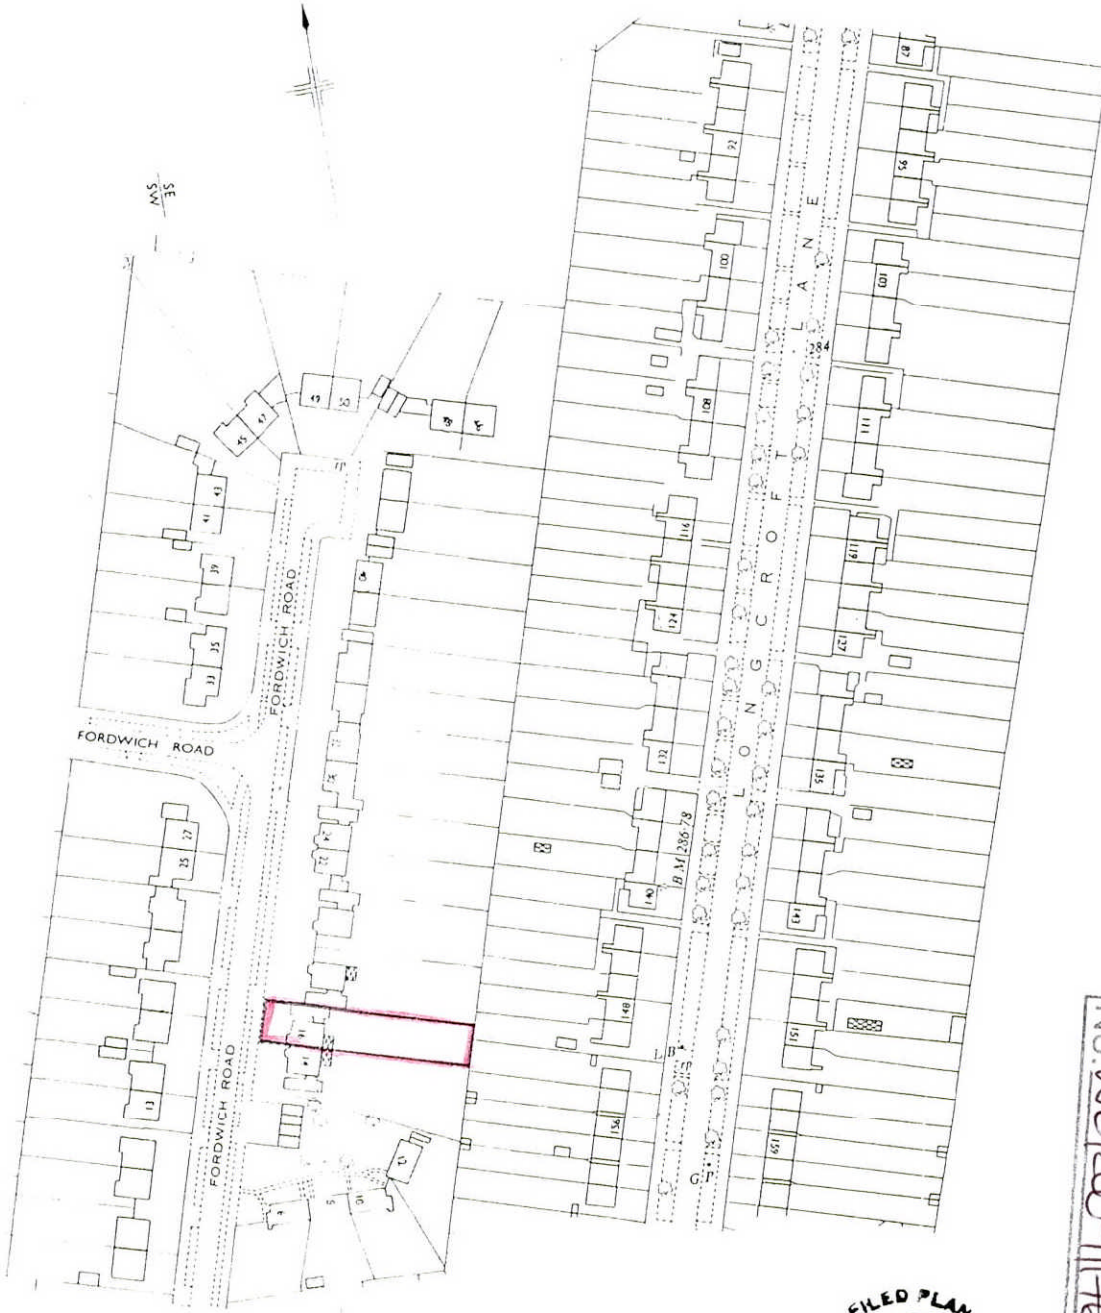

## HD321571

ORDNANCE SURVEY  
PLAN REFERENCE ©

TL 2312

SECTION F

Scale  
1/1250

COUNTY HERTFORDSHIRE

DISTRICT WELWYN HATFIELD

© Crown copyright 1975

WELWYN HATFIELD  
PLANNING  
OFFICE COPY  
28 AUG 2009  
No: W6/2009/17615M

This title plan shows the general position of the boundaries: it does not show the exact line of the boundaries. Measurements scaled from this plan may not match measurements between the same points on the ground. For more information see Land Registry Public Guide 7 - Title Plans.  
 This official copy shows the state of the title plan on 7 October 2004 at 8:53:54. It may be subject to distortions in scale.  
 Under s.67 of the Land Registration Act 2002, this copy is admissible in evidence to the same extent as the original.  
 Issued on 7 October 2004.  
 © Crown copyright. Produced by HMLR. Further reproduction in whole or part is prohibited without the prior written permission of Ordnance Survey. Licence Number GD272728.  
 This title is dealt with by the Stevenage District Land Registry.