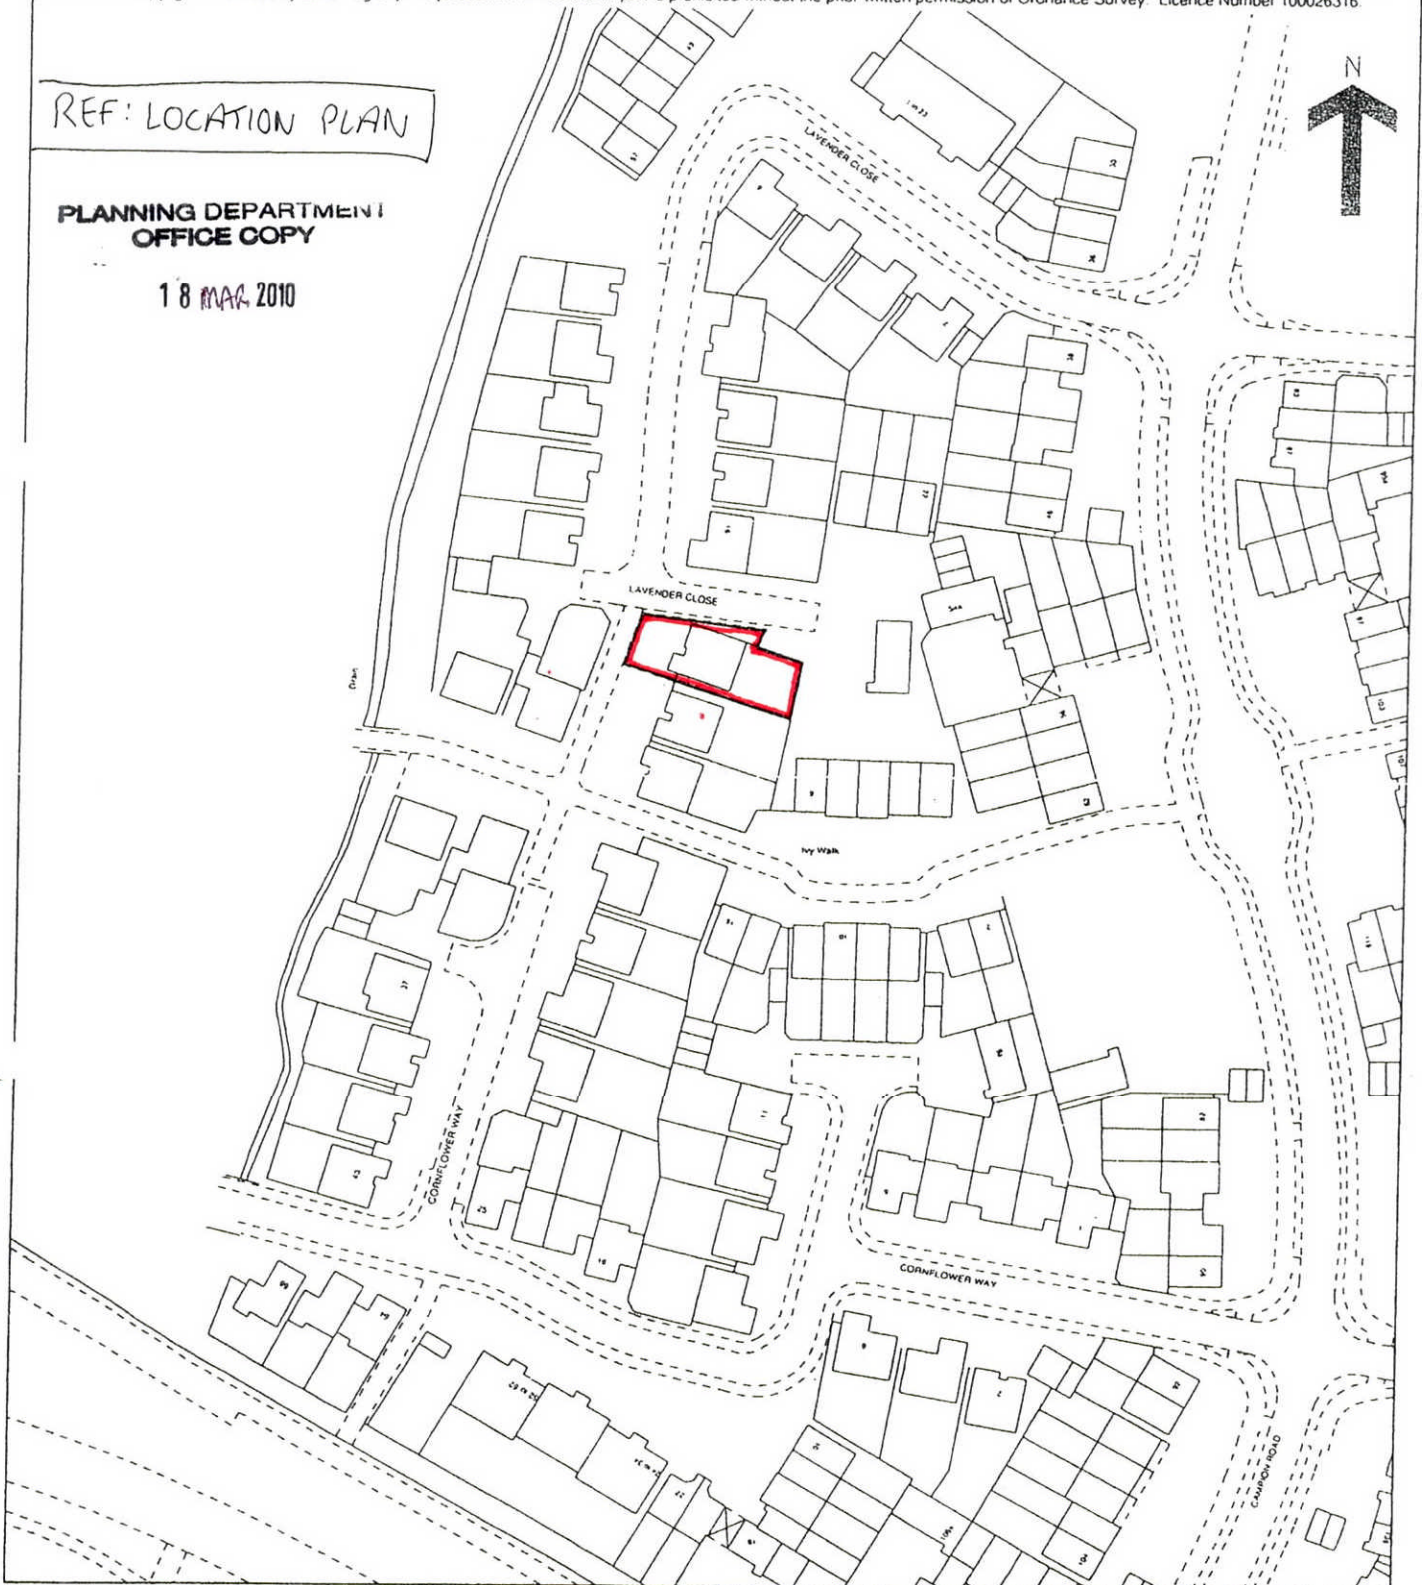

Land Registry
Official copy of
title plan

Title number HD432401
Ordnance Survey map reference TL2109NE
Scale 1:1250 enlarged from 1:2500
Administrative area Hertfordshire: Welwyn Hatfield

© Crown Copyright. Produced by Land Registry. Reproduction in whole or in part is prohibited without the prior written permission of Ordnance Survey. Licence Number 100026316.

REF: LOCATION PLAN

PLANNING DEPARTMENT
OFFICE COPY

18 MAR 2010

This official copy issued on 5 November 2009 shows the state of this title plan on 5 November 2009 at 07:21:49. It is admissible in evidence to the same extent as the original (s.67 Land Registration Act 2002).

This title plan shows the general position, not the exact line, of the boundaries. It may be subject to distortions in scale. Measurements scaled from this plan may not match measurements between the same points on the ground. See Land Registry Public Guide 19 - Title Plans and Boundaries.