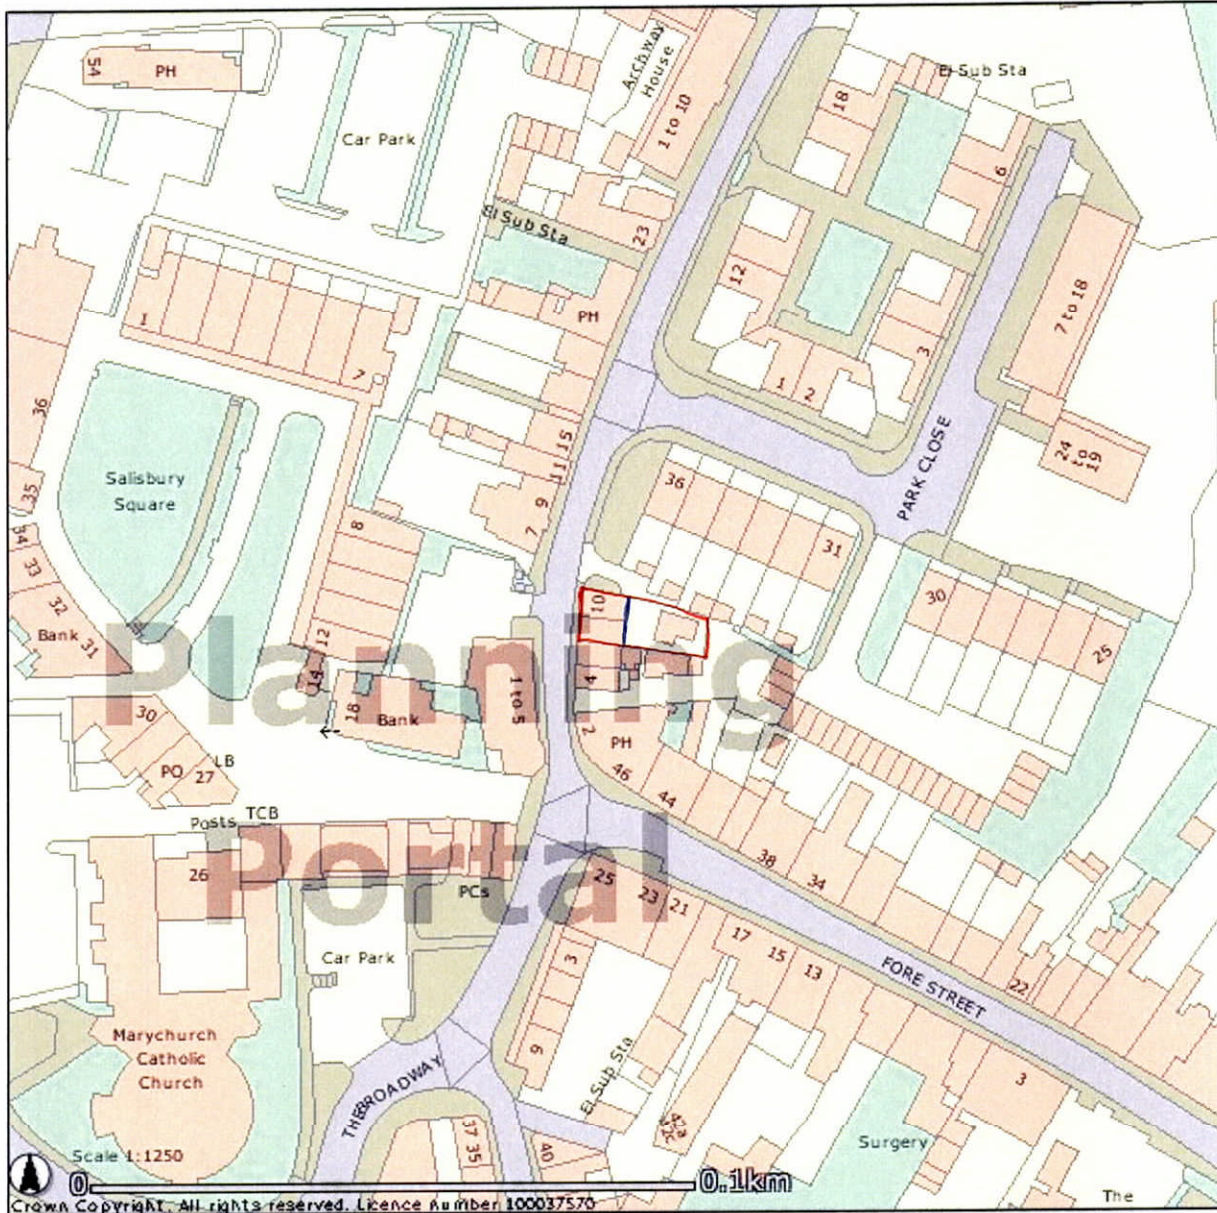

Revised appendix 4: (10/4/10) Site map of 10 Park Street, Hatfield, Hertfordshire, AL9 5AX

Site Location Plan

Scale 1:1250
0.1km
Crown Copyright. All rights reserved. Licence Number 100037570

- outline of site boundary
- rear elevation of property where work is proposed