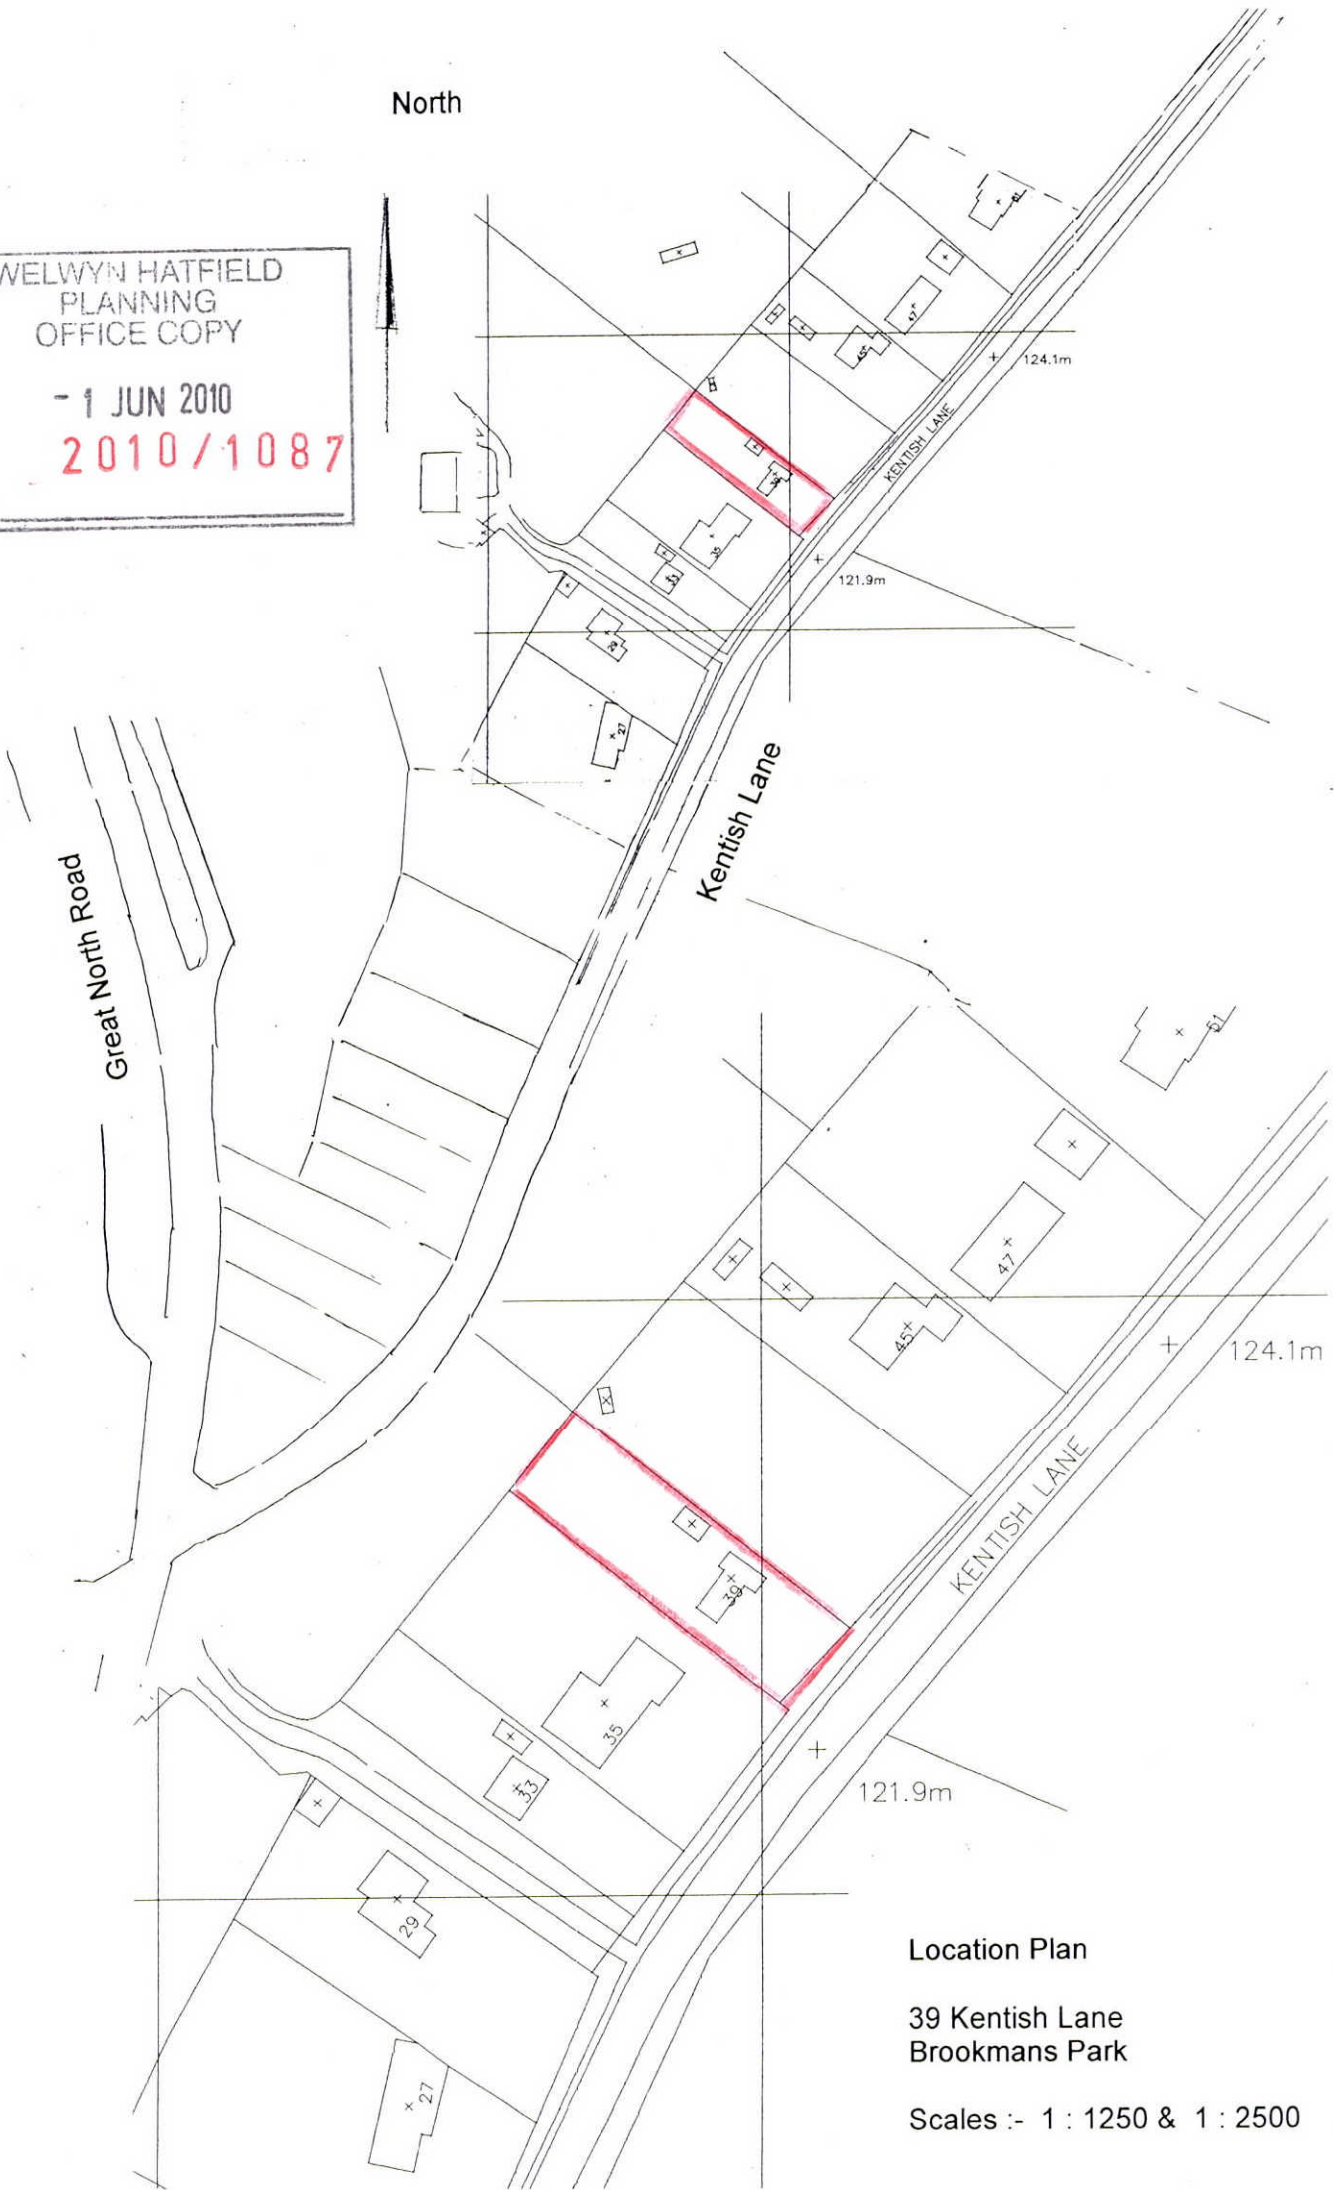

North

WELWYN HATFIELD
PLANNING
OFFICE COPY
- 1 JUN 2010
2010/1087
No: _____

Location Plan

39 Kentish Lane
Brookmans Park

Scales :- 1 : 1250 & 1 : 2500