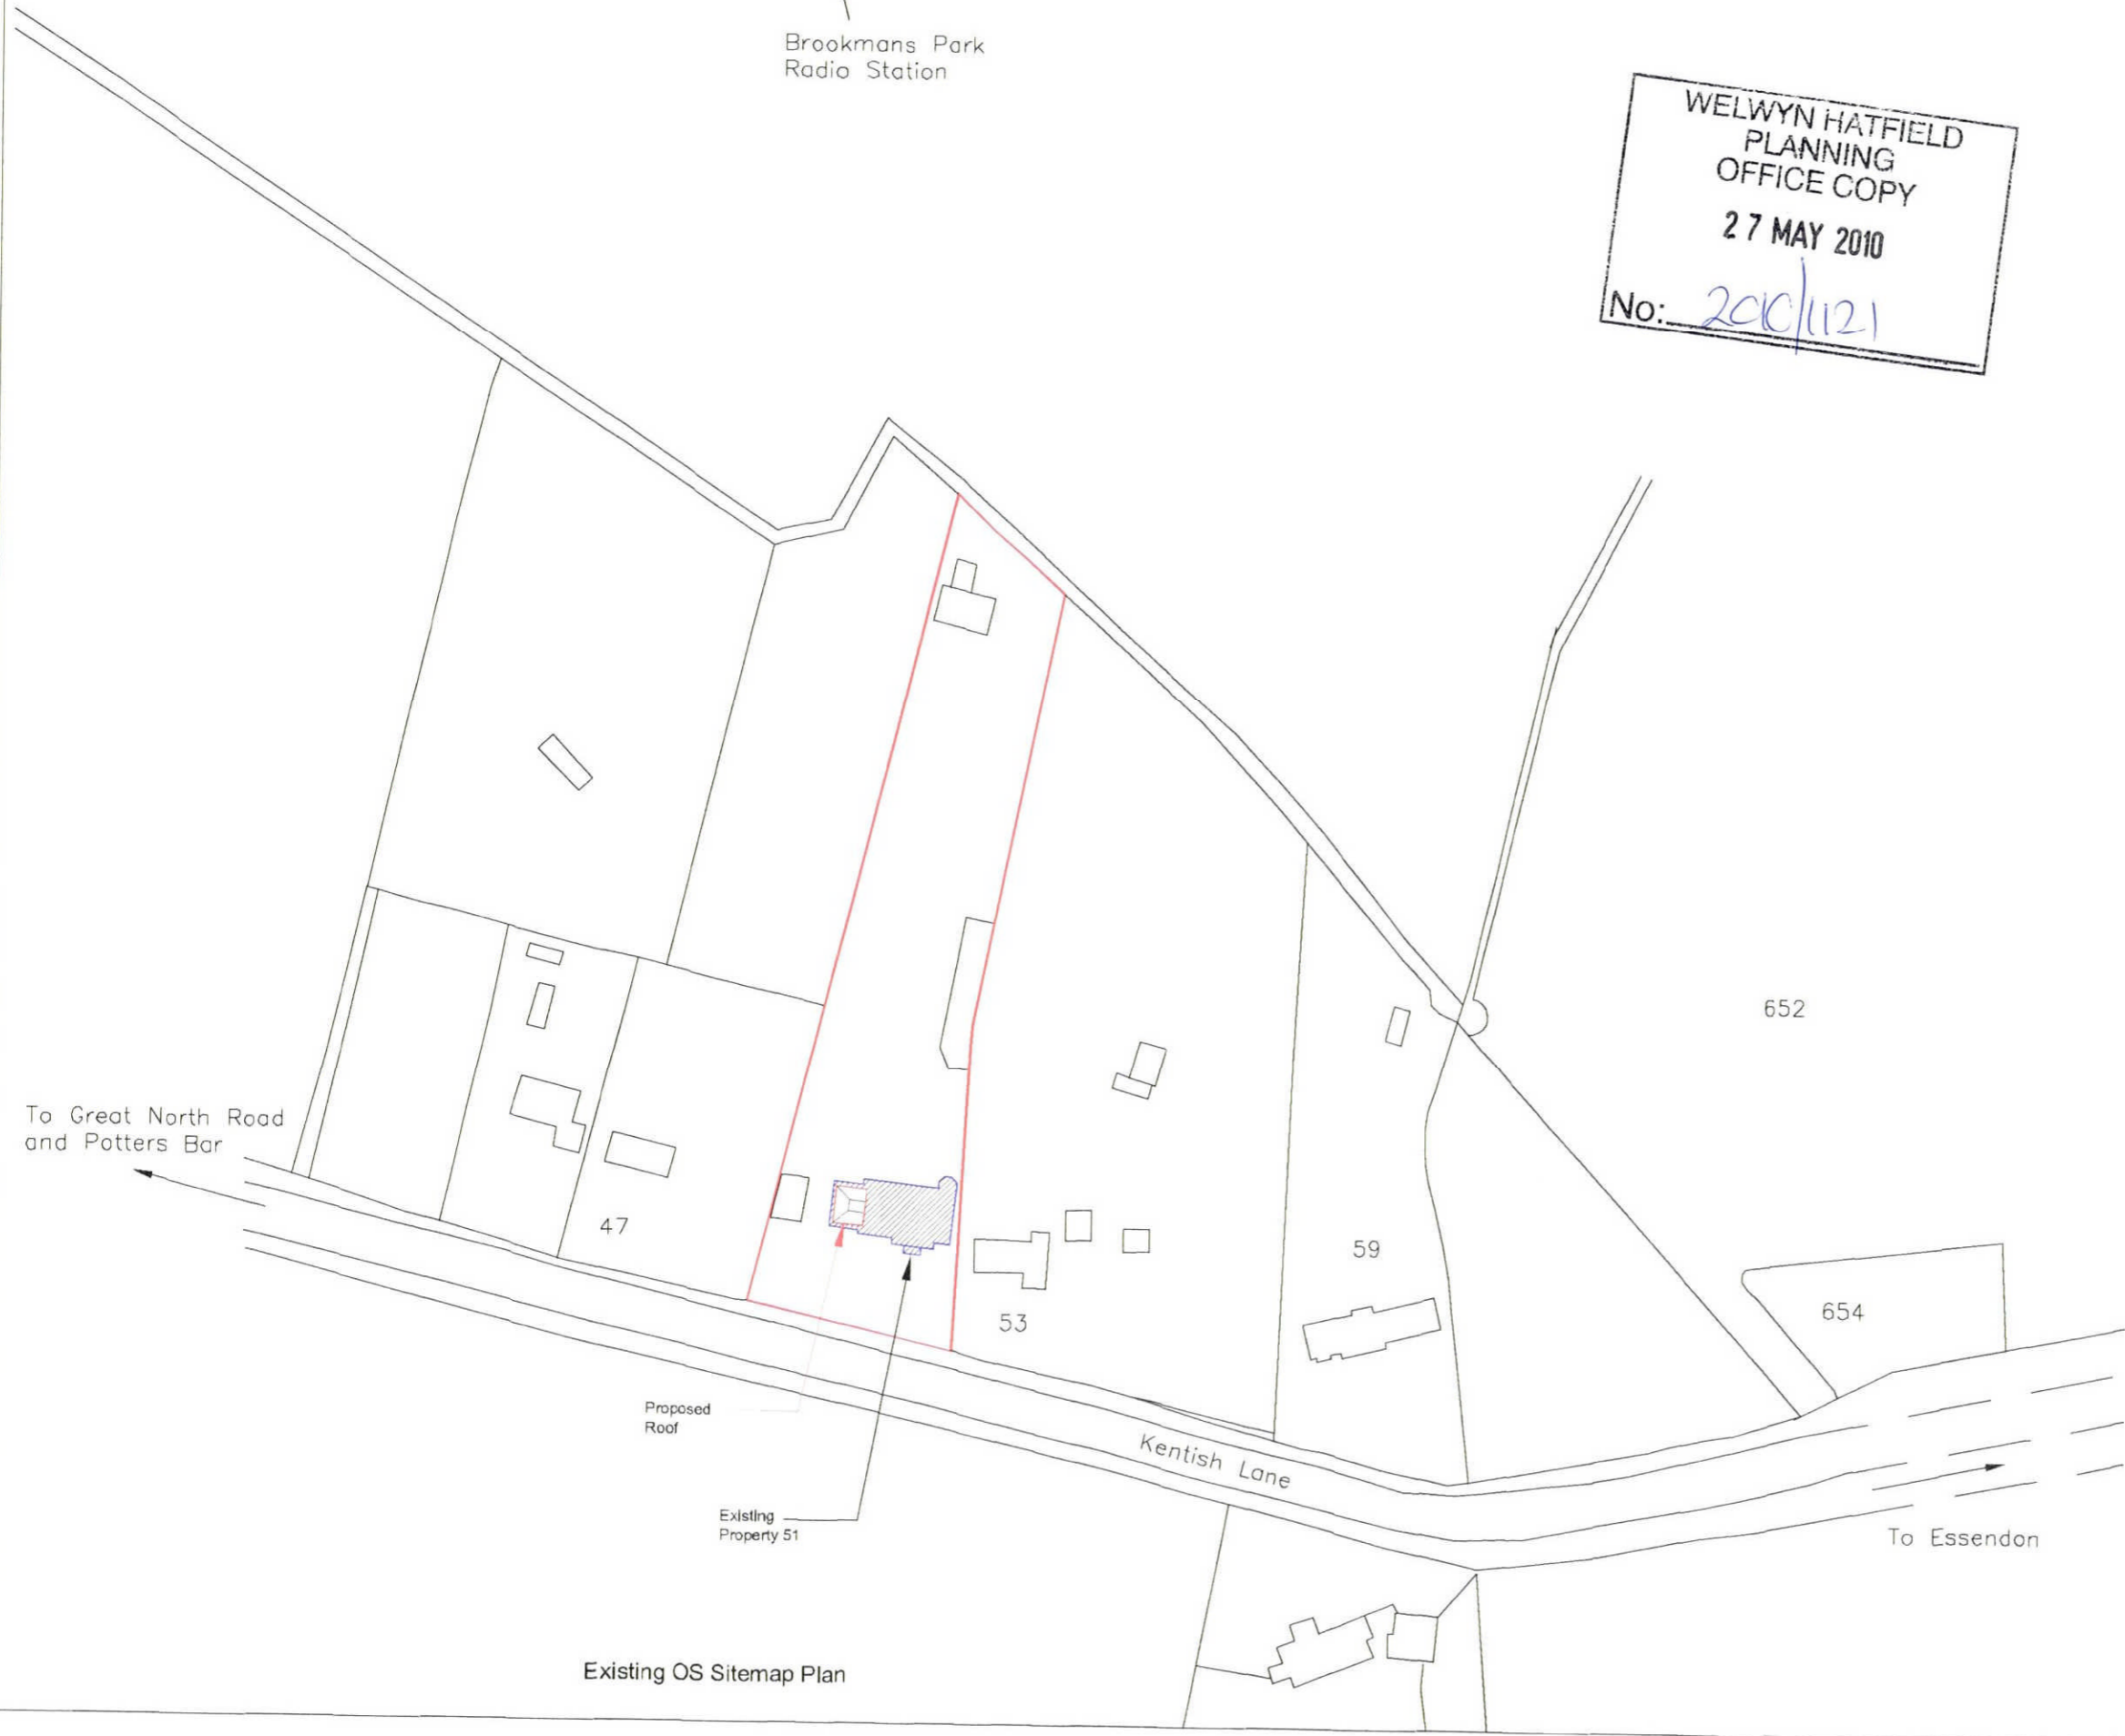

Brookmans Park
Radio Station

WELWYN HATFIELD
PLANNING
OFFICE COPY
27 MAY 2010
No: 200/1121

Existing OS Sitemap Plan

Item	Hazard	Risk			
A	Proposed Roof added	SDS 21.05.10			
Rev	Modifications	By	Date	Chkd	Auth
Purpose of Issue	Rev	Date	Authorised		

Client

Project
51 Kentish Lane
Brookmans Park
Hertfordshire, AL9 6NG

Title
EXISTING OS SITEMAP PLAN

Original Size:	Scale:	Designed:	Drawn:	Checked:	Authorised:
A3	1:1250	Luciano Capaldo	Sonia Di Stefano		
		Date: 04/2010	Date: 04/2010	Date:	Date: