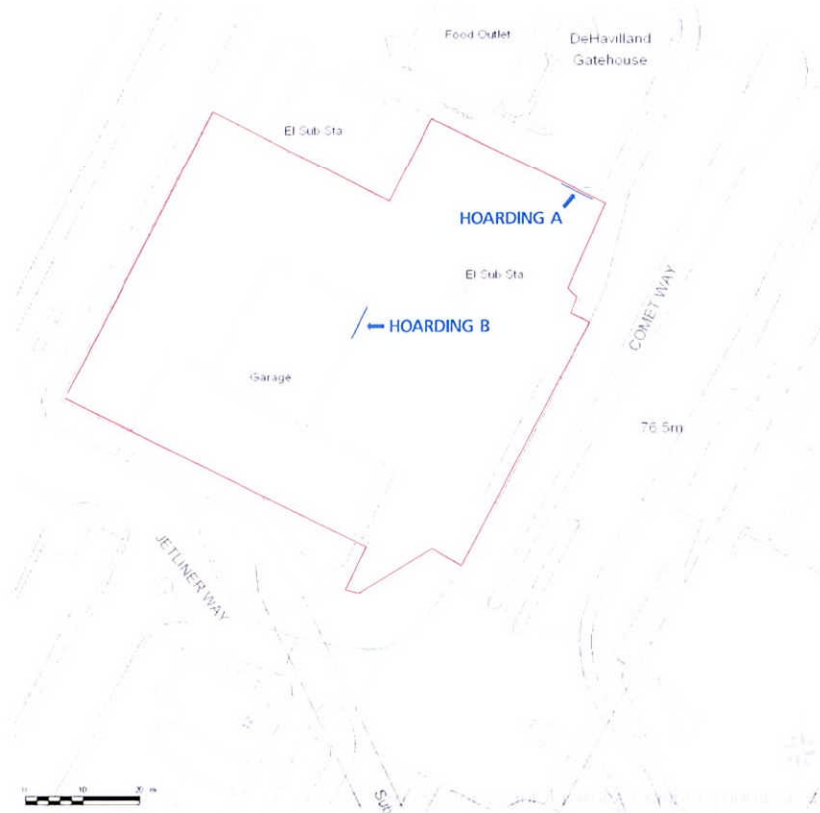

AREA 2 HA
SCALE: 1:1250
CENTRE COORDINATES: 521666. , 208759.39
08

Supplied by Streetwise Maps Ltd
www.streetwise-maps.com
Licence No: 100047474

WATERS PEUGEOT
HARPSFIELD BROADWAY
HATFIELD
HERTS
AL10 9TF