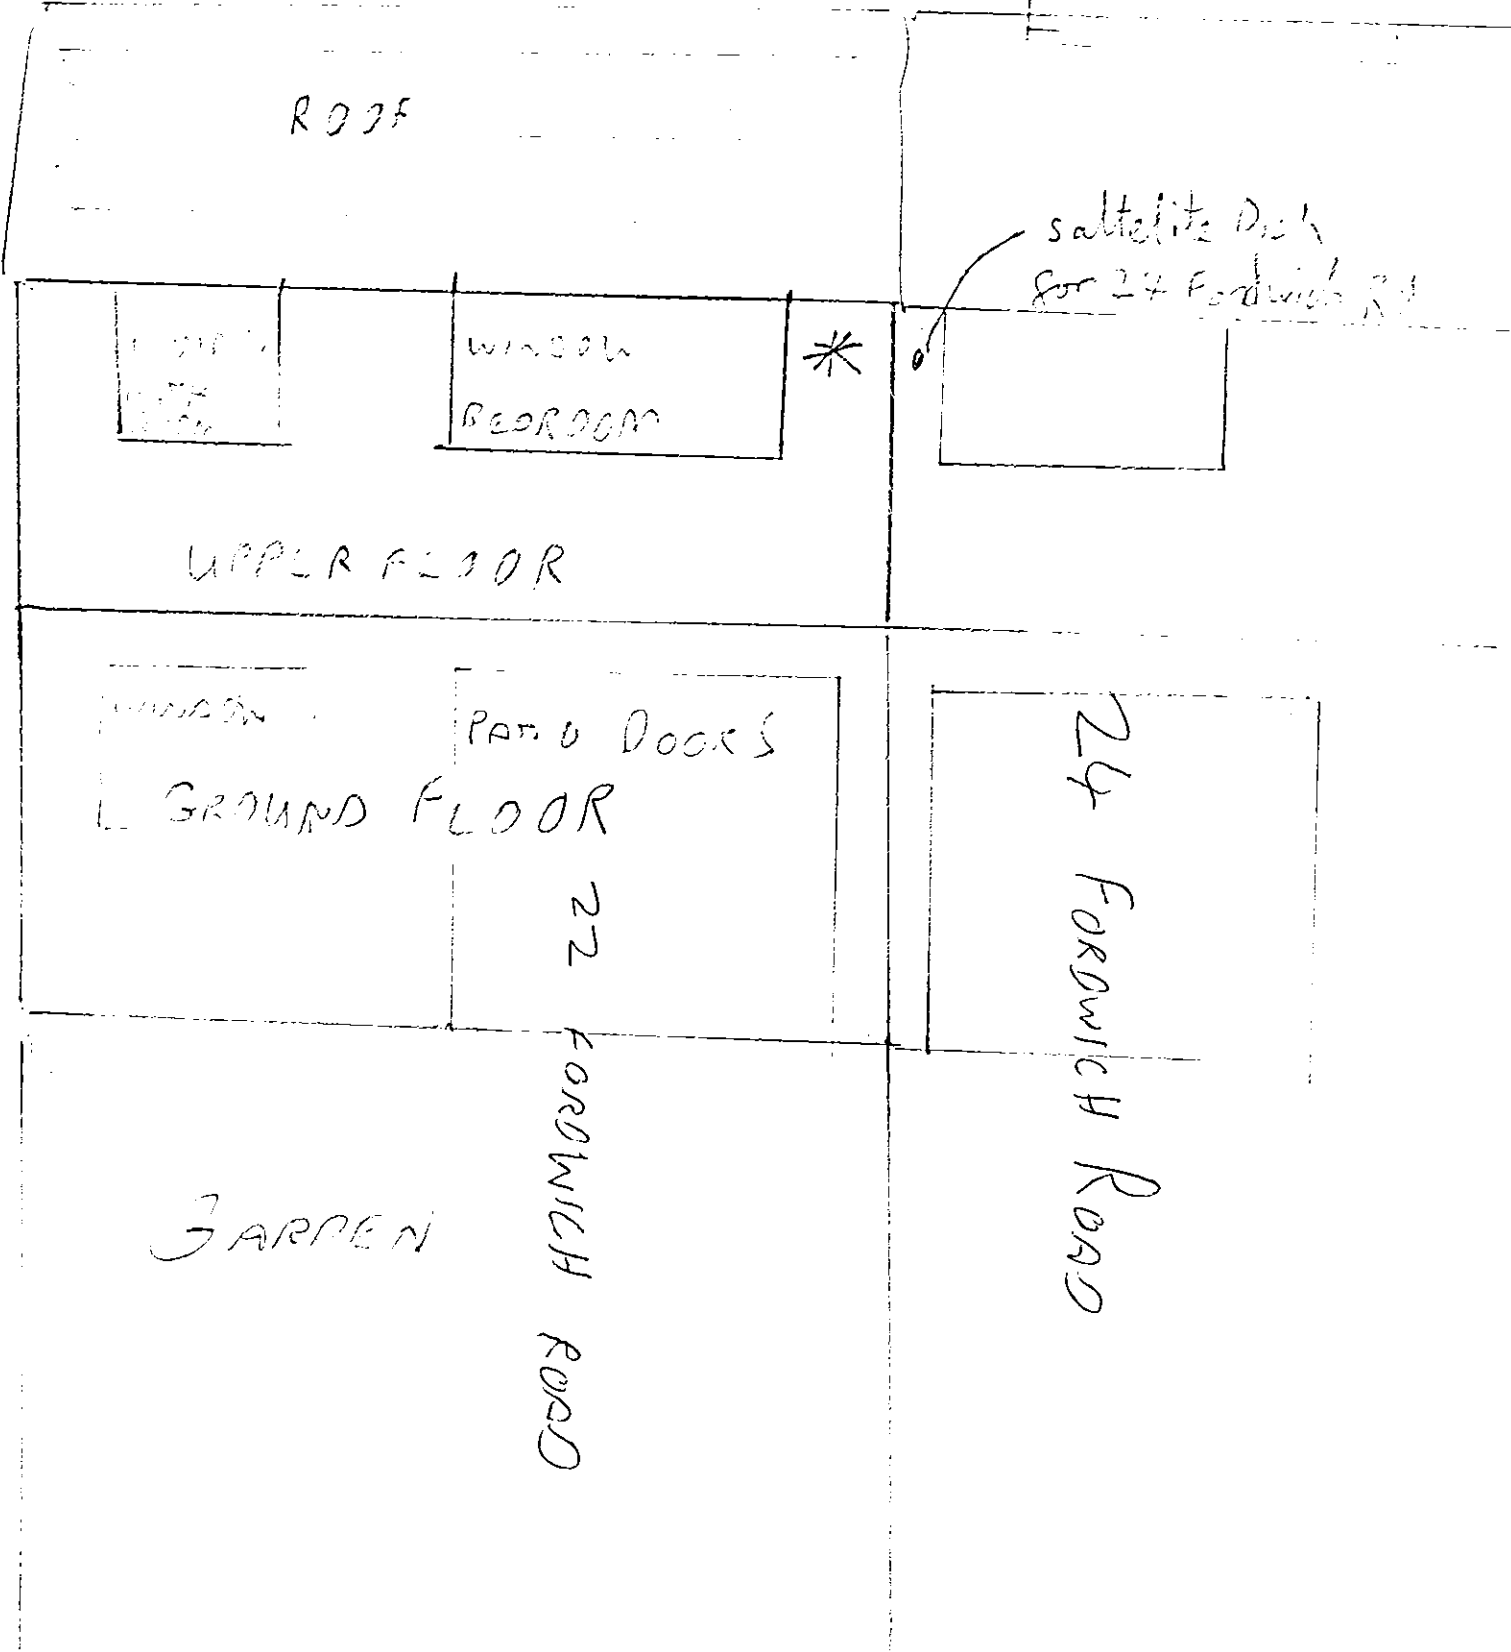

ELEVATION OF REAR
22 FORDWICH ROAD

WELWYN HATFIELD
PLANNING
OFFICE COPY
18 SEP 2010
2010/1922
No: _____

* PROPOSED LOCATION OF SATELLITE
DISH. DIMENSIONS H39, W53, D59CMs
SCALE 1:50.