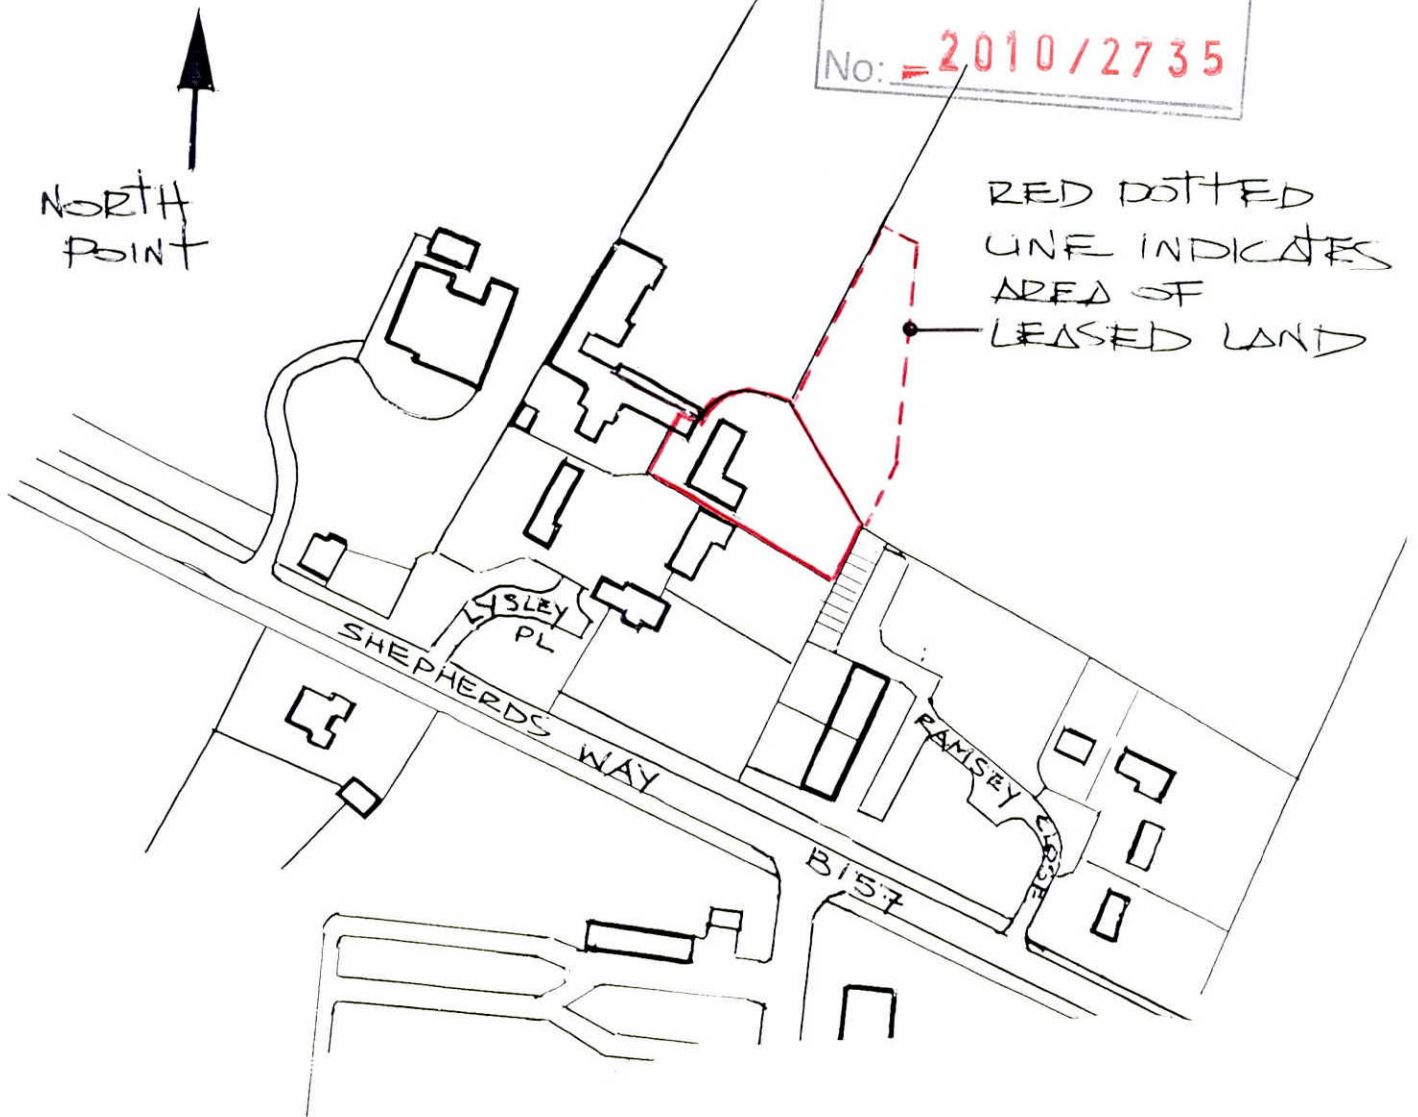

SITE LOCATION PLAN

SCALE 1:1250

SITE LOCATION/PLAN

SCALE 1:1250

SITE: STOCKS, LYSLEY PLACE
BROOKMANS PARK, HERTS, AL9 6NZ.

A4 SIZE