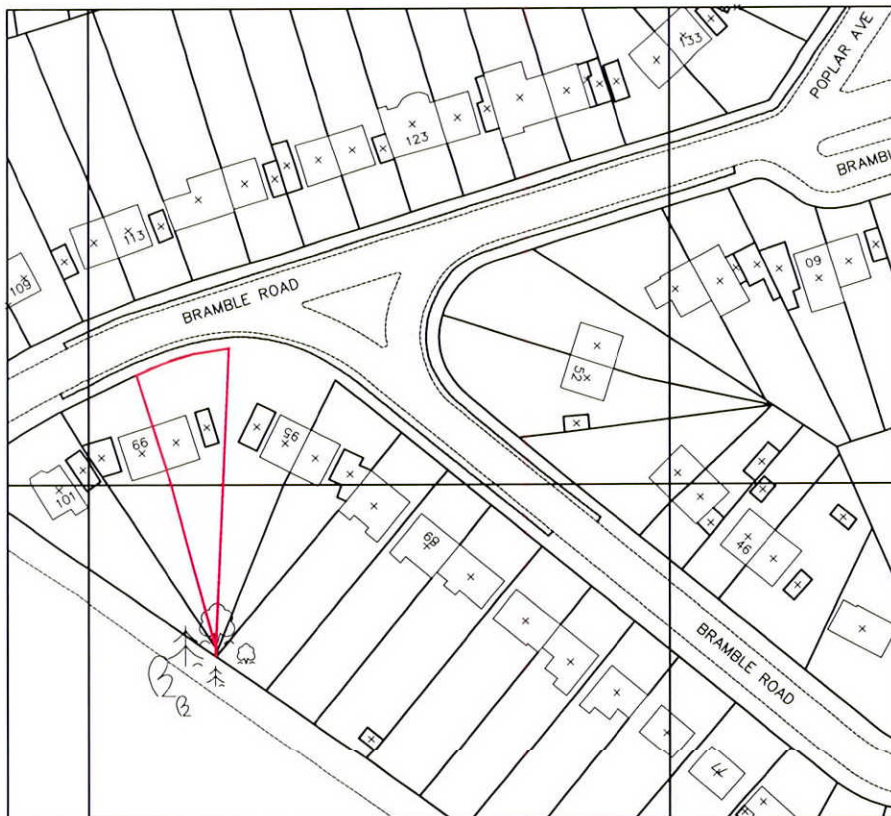

Ordnance Survey[®] OS Sitemap[®]

WELLYN HATFIELD
PLANNING
OFFICE COPY
13 DEC 2010
No: 2010/2999

5204 86m

205

206

5206 39m

2080 82m

2080 82m

80

80

2079 42m

2079 42m

205

206

5204 86m

5206 39m

SCALE BAR

20 0 20 40 60 80 100

Metres

TITLE

LOCATION PLAN

ADDRESS

97 BRAMBLE RD
HATFIELD, AL10 9SB

SCALE

1:1250 @A4

DRAWING No.

BR 101-OS

DATE

DEC 2010

REV.

-

© Crown Copyright 2010