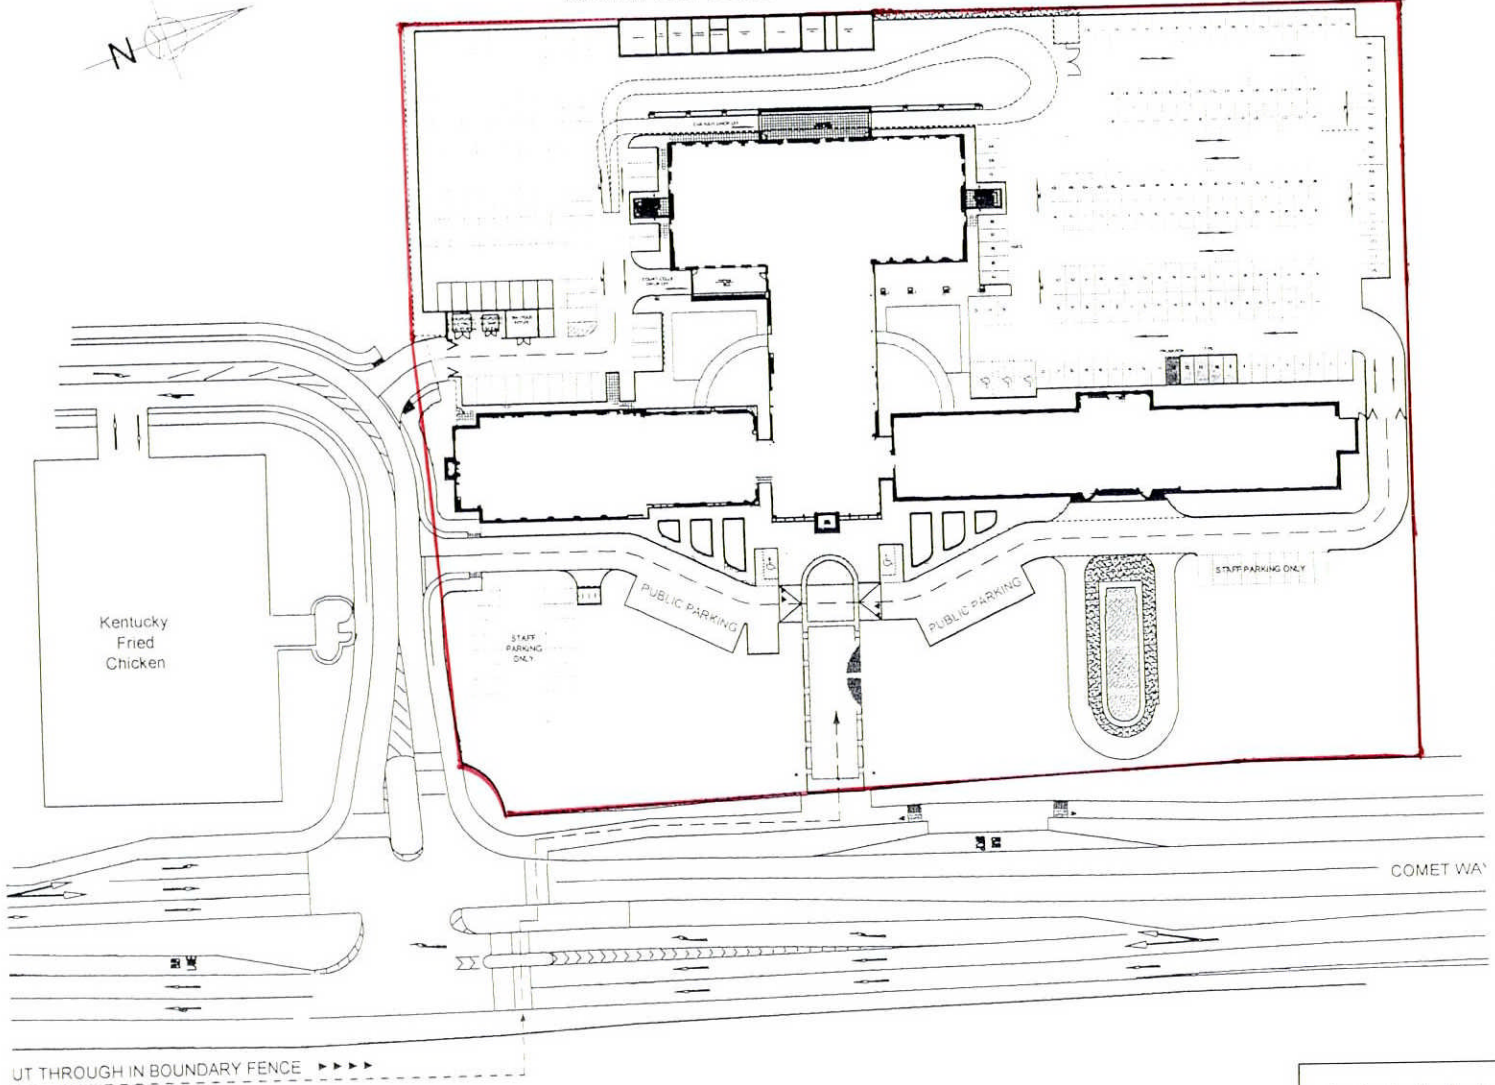

NEW HATFIELD POLICE STATION - OVERALL SITE

W/2 JOHN HATFIELD
HILLYARD
Oxford, OX1 2JY
23 DEC 2010
NG 2010/3099