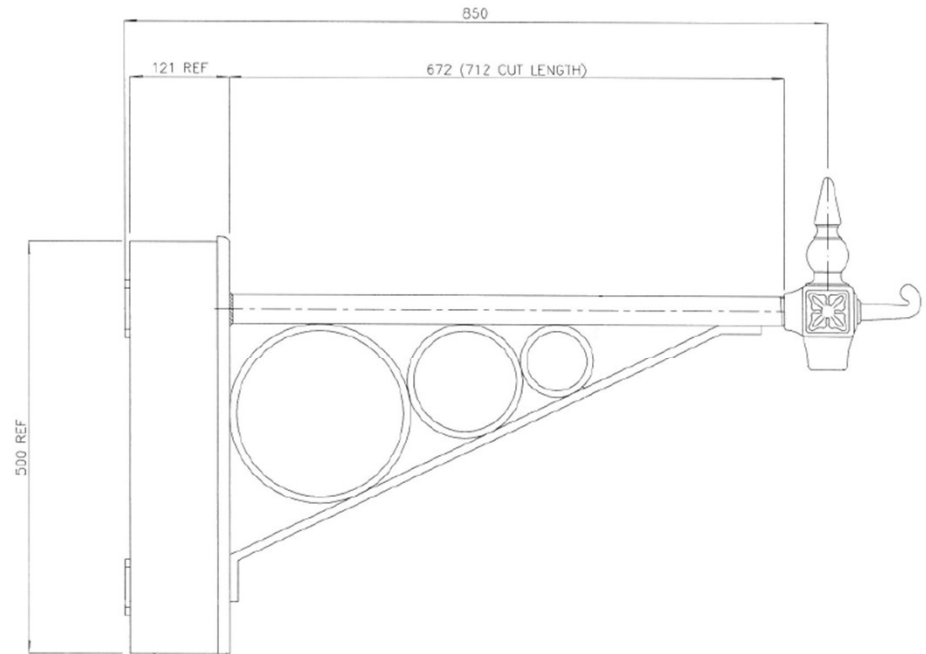

Windage (m²):

0.15

(2) Proposed materials - bracket

Manufacturer:
DW Windsor

Reference:
Hoop traditional top entry

Paint RAL 9005 black

(3) Proposed materials - cable, clips, conduit and conduit fixing

11mm dia. 3 core Tuf sheathed cable, black
Exposed >2.1m height

20mm dia. metal conduit, black
From feeder pillar > 2.1m height

Black P clip (above 2.1m ht)

20mm black distance saddle
Conduit wall fixing

(4) Proposed materials – feeder pillar

Manufacturer:
Pudsey Diamond

Reference:
Hinged door single lock
220 x 300

Paint RAL 9005 black

Nominal Backboard Dimensions mm (W x H)			Hinged Door Single Lock
Product Number	Galvanised	Tri Head	2256
		Anti Vandal	2256AV
Specification	Internal Depth mm		120
	External Width mm		250
	External Height mm		475
	External Depth mm		155
	Root Depth mm		300
	Aperture Dimensions mm (W x H)		170 x 300
	Nom Weight (Kg)		18.5

300mm above ground
250 x 155 ext. w x d

175mm
Below ground