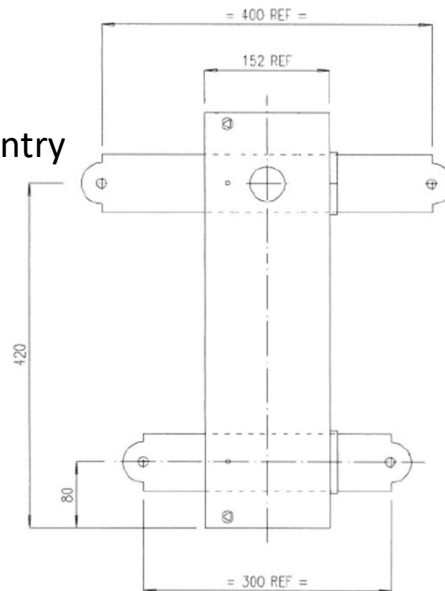

Windage (m²):

0.15

(2) Proposed materials - bracket

Manufacturer:
DW Windsor

Reference:
Hoop traditional top entry

Paint RAL 9005 black

(3) Proposed materials - cable, clips, conduit and conduit fixing

11mm dia. 3 core Tuf sheathed cable, black
Exposed >2.1m height

20mm dia. metal conduit, black
From feeder pillar > 2.1m height

Black P clip (above 2.1m ht)

20mm black distance saddle
Conduit wall fixing

(4) Proposed materials – feeder pillar

Manufacturer:
Pudsey Diamond

Reference:
Hinged door single lock
220 x 300

Paint RAL 9005 black

Nominal Backboard Dimensions mm (W x H)			Hinged Door Single Lock
Product Number	Galvanised	Tri Head	2256
		Anti Vandal	2256AV
Specification	Internal Depth mm		120
	External Width mm		250
	External Height mm		475
	External Depth mm		155
	Root Depth mm		300
	Aperture Dimensions mm (W x H)		170 x 300
	Nom Weight (Kg)		18.5

300mm above ground
250 x 155 ext. w x d

175mm
Below ground