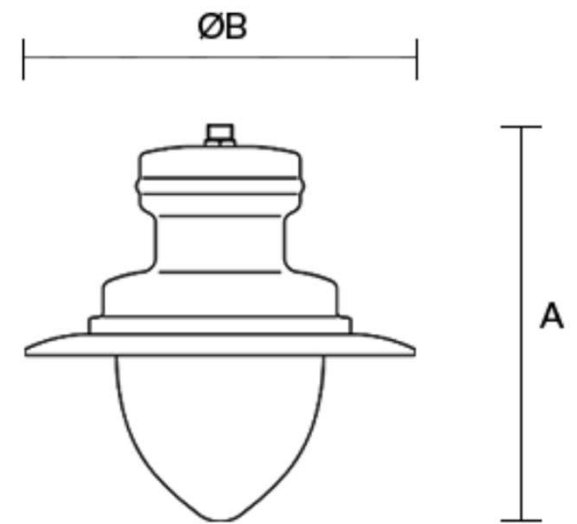

(1) Proposed materials – lantern

Manufacturer:
DW Windsor

Reference:
Strand B 3000k
chip on board LED

Paint RAL 9005 black

Dimensions (mm):

A 575 **ØB** 585

Weight (kg):

8.5

Windage (m²):

0.15

(2) Proposed materials - bracket

Manufacturer:
DW Windsor

Reference:
Hoop traditional top entry

Paint RAL 9005 black

(3) Proposed materials - cable, clips, conduit and conduit fixing

11mm dia. 3 core Tuf sheathed cable, black
Exposed >2.1m height

20mm dia. metal conduit, black
From feeder pillar > 2.1m height

Black P clip (above 2.1m ht)

20mm black distance saddle
Conduit wall fixing

(4) Proposed materials – feeder pillar

Manufacturer:
Pudsey Diamond

Reference:
Hinged door single lock
220 x 300

Paint RAL 9005 black

Nominal Backboard Dimensions mm (W x H)			Hinged Door Single Lock
Product Number	Galvanised	Tri Head	2256
		Anti Vandal	2256AV
Specification	Internal Depth mm		120
	External Width mm		250
	External Height mm		475
	External Depth mm		155
	Root Depth mm		300
	Aperture Dimensions mm (W x H)		170 x 300
	Nom Weight (Kg)		18.5