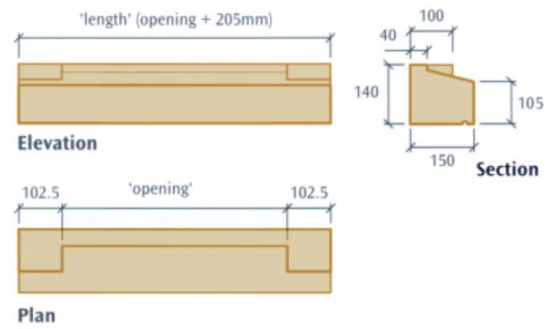

## Lintel

Cast stone in buff

Stock 215mm Head in Bathstone buff colour

Plain Header Dimensions