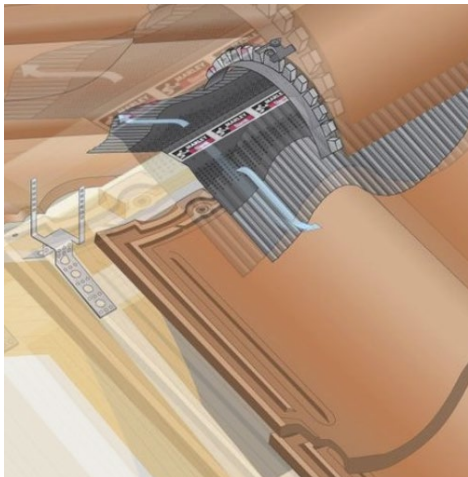

Ridge Tiles

Dry Ridge- Marley Eternit Universal Ridgefast System