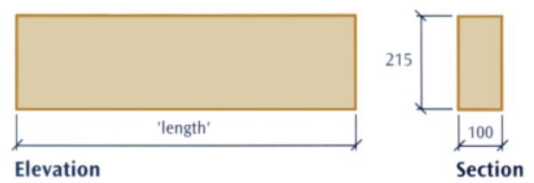

## Lintel

Cast stone in buff

Stock 215mm Head in Bathstone buff colour

Plain Header Dimensions