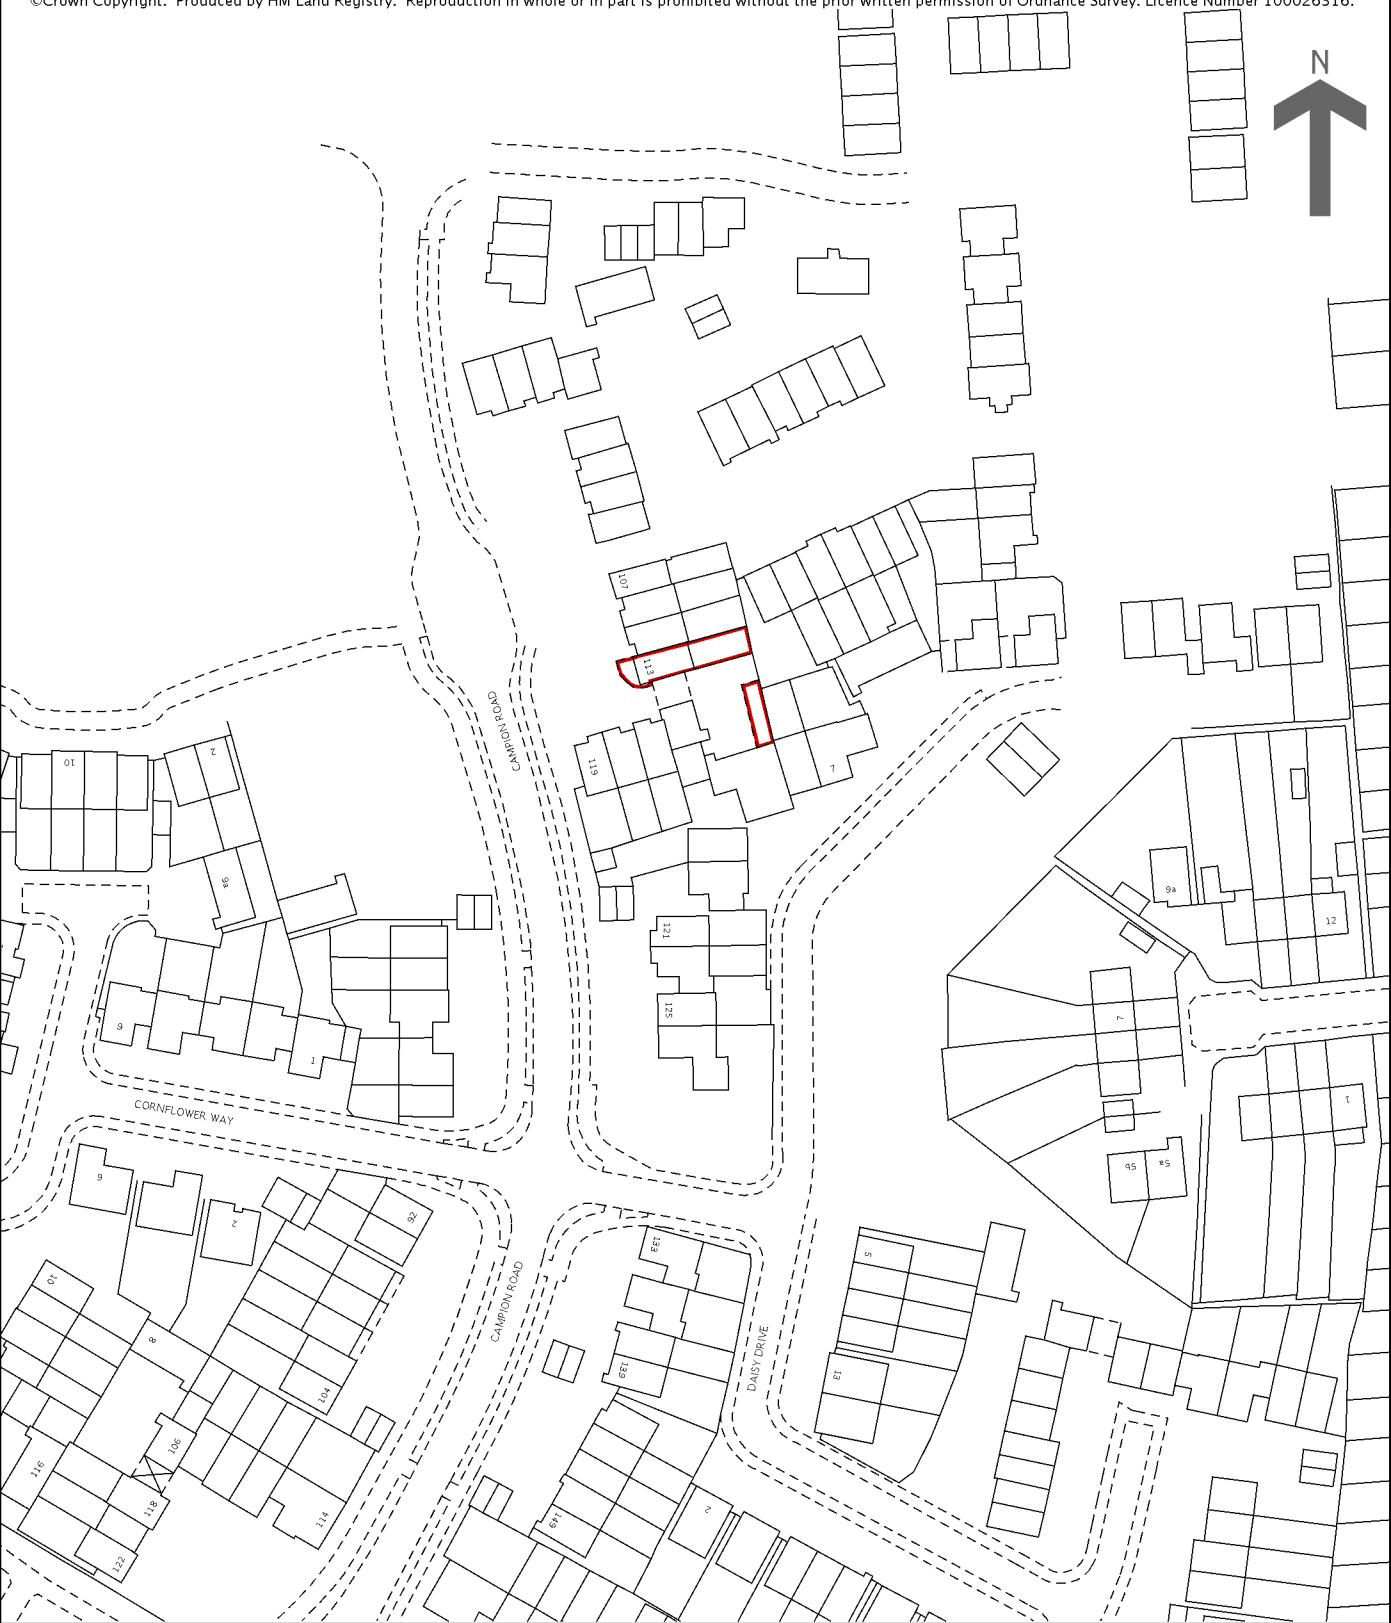

# HM Land Registry Current title plan

Title number **HD418574**  
Ordnance Survey map reference **TL2109NE**  
Scale **1:1250**  
Administrative area **Hertfordshire : Welwyn  
Hatfield**

©Crown Copyright. Produced by HM Land Registry. Reproduction in whole or in part is prohibited without the prior written permission of Ordnance Survey. Licence Number 100026316.

**This is a copy of the title plan on 31 JAN 2018 at 14:08:32. This copy does not take account of any application made after that time even if still pending in HM Land Registry when this copy was issued.**

**This copy is not an 'Official Copy' of the title plan. An official copy of the title plan is admissible in evidence in a court to the same extent as the original. A person is entitled to be indemnified by the registrar if he or she suffers loss by reason of a mistake in an official copy. If you want to obtain an official copy, the HM Land Registry web site explains how to do this.**

**HM Land Registry endeavours to maintain high quality and scale accuracy of title plan images. The quality and accuracy of any print will depend on your printer, your computer and its print settings. This title plan shows the general position, not the exact line, of the boundaries. It may be subject to distortions in scale. Measurements scaled from this plan may not match measurements between the same points on the ground.**