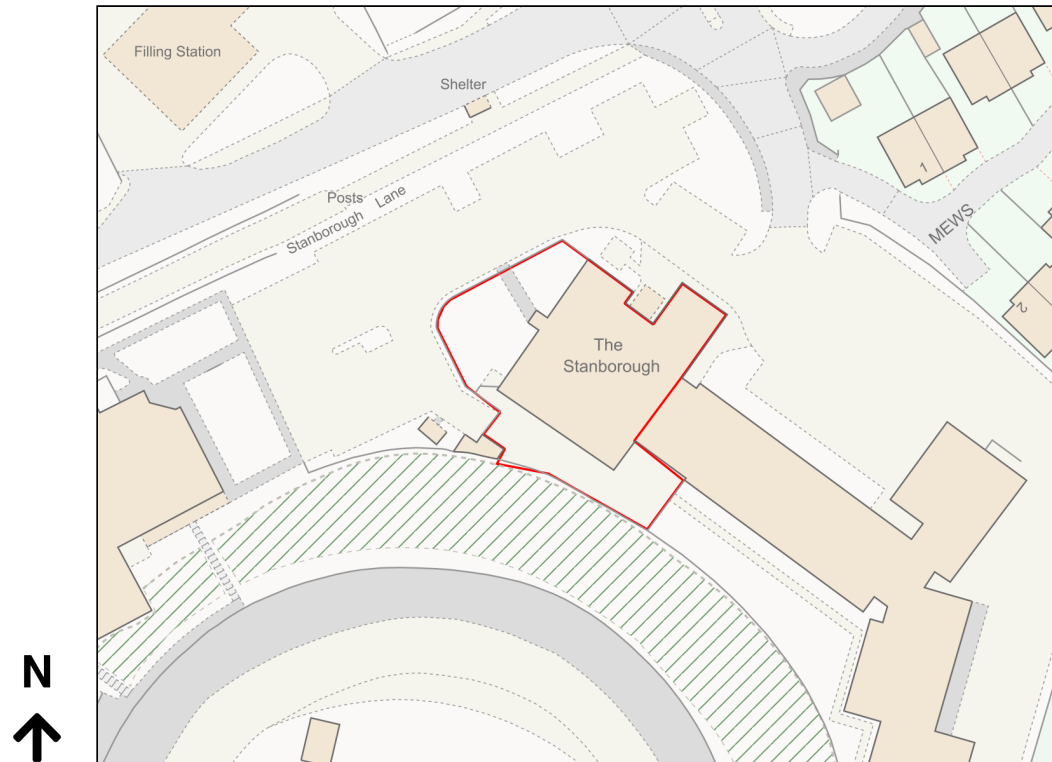

Location Plan

Site Address: Easting: 523554 Northing: 211968

Date Produced: 14-Jun-2024

Scale: 1:1250 @A4

Planning Portal Reference: PP-12859389v1