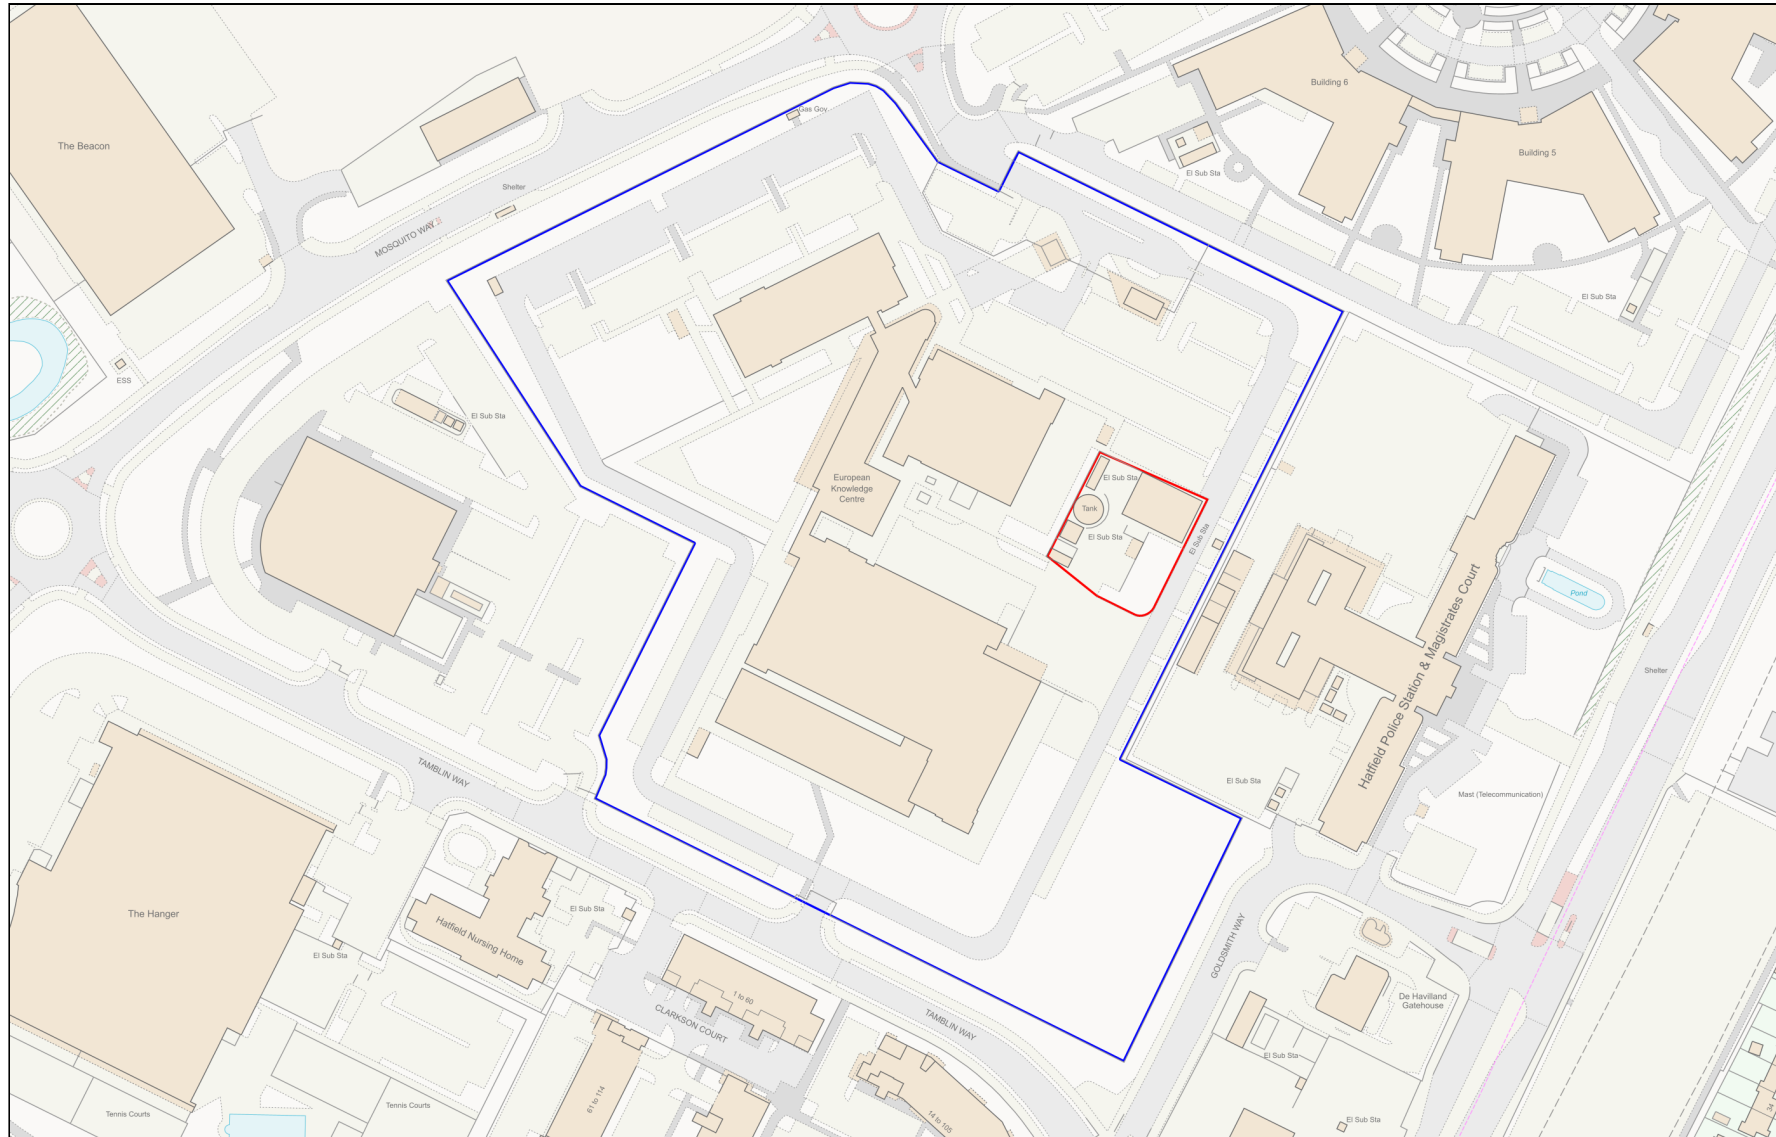

Location Plan

Site Address: Eisai Europe Limited, European Knowledge Centre, Mosquito Way, Hatfield, AL10 9SN

Date Produced: 09-Apr-2024

Scale: 1:2500 @A4

Planning Portal Reference: PP-12767800v1