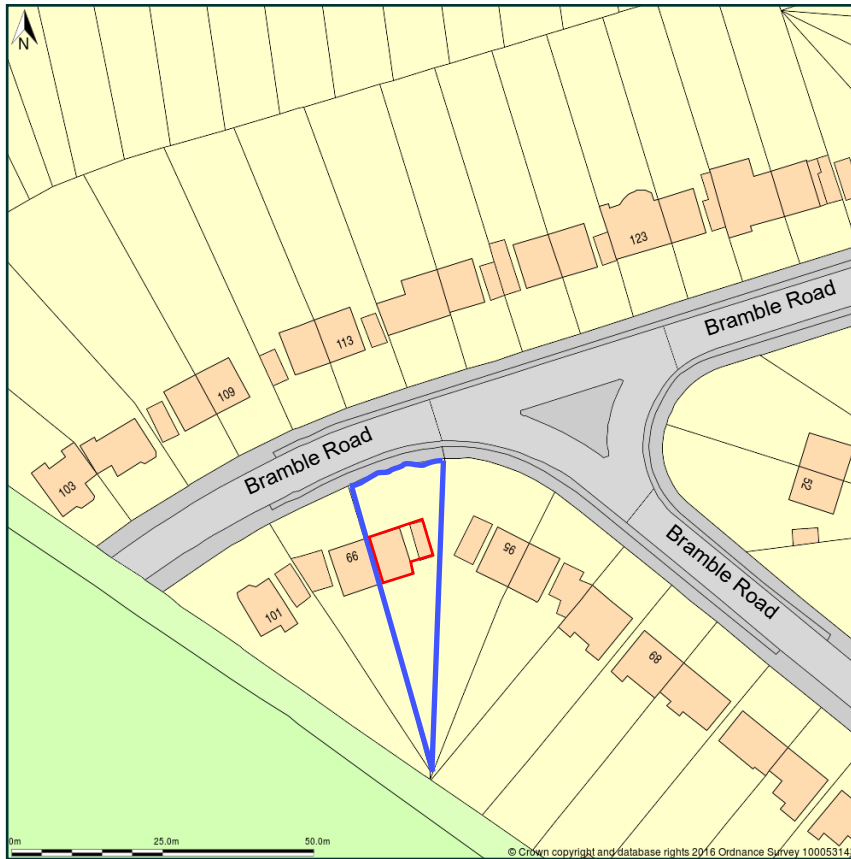

97, Bramble Road, Hatfield, Hertfordshire, AL10 9SB

Site Plan shows area bounded by: 520451.79, 207956.99 520593.21, 208098.41 (at a scale of 1:1250) The representation of a road, track or path is no evidence of a right of way. The representation of features as lines is no evidence of a property boundary.

Produced on 19th Sep 2016 from the Ordnance Survey National Geographic Database and incorporating surveyed revision available at this date. Reproduction in whole or part is prohibited without the prior permission of Ordnance Survey. © Crown copyright 2016. Supplied by www.buyaplan.co.uk a licensed Ordnance Survey partner (100053143). Unique plan reference: #00158041-A72C16