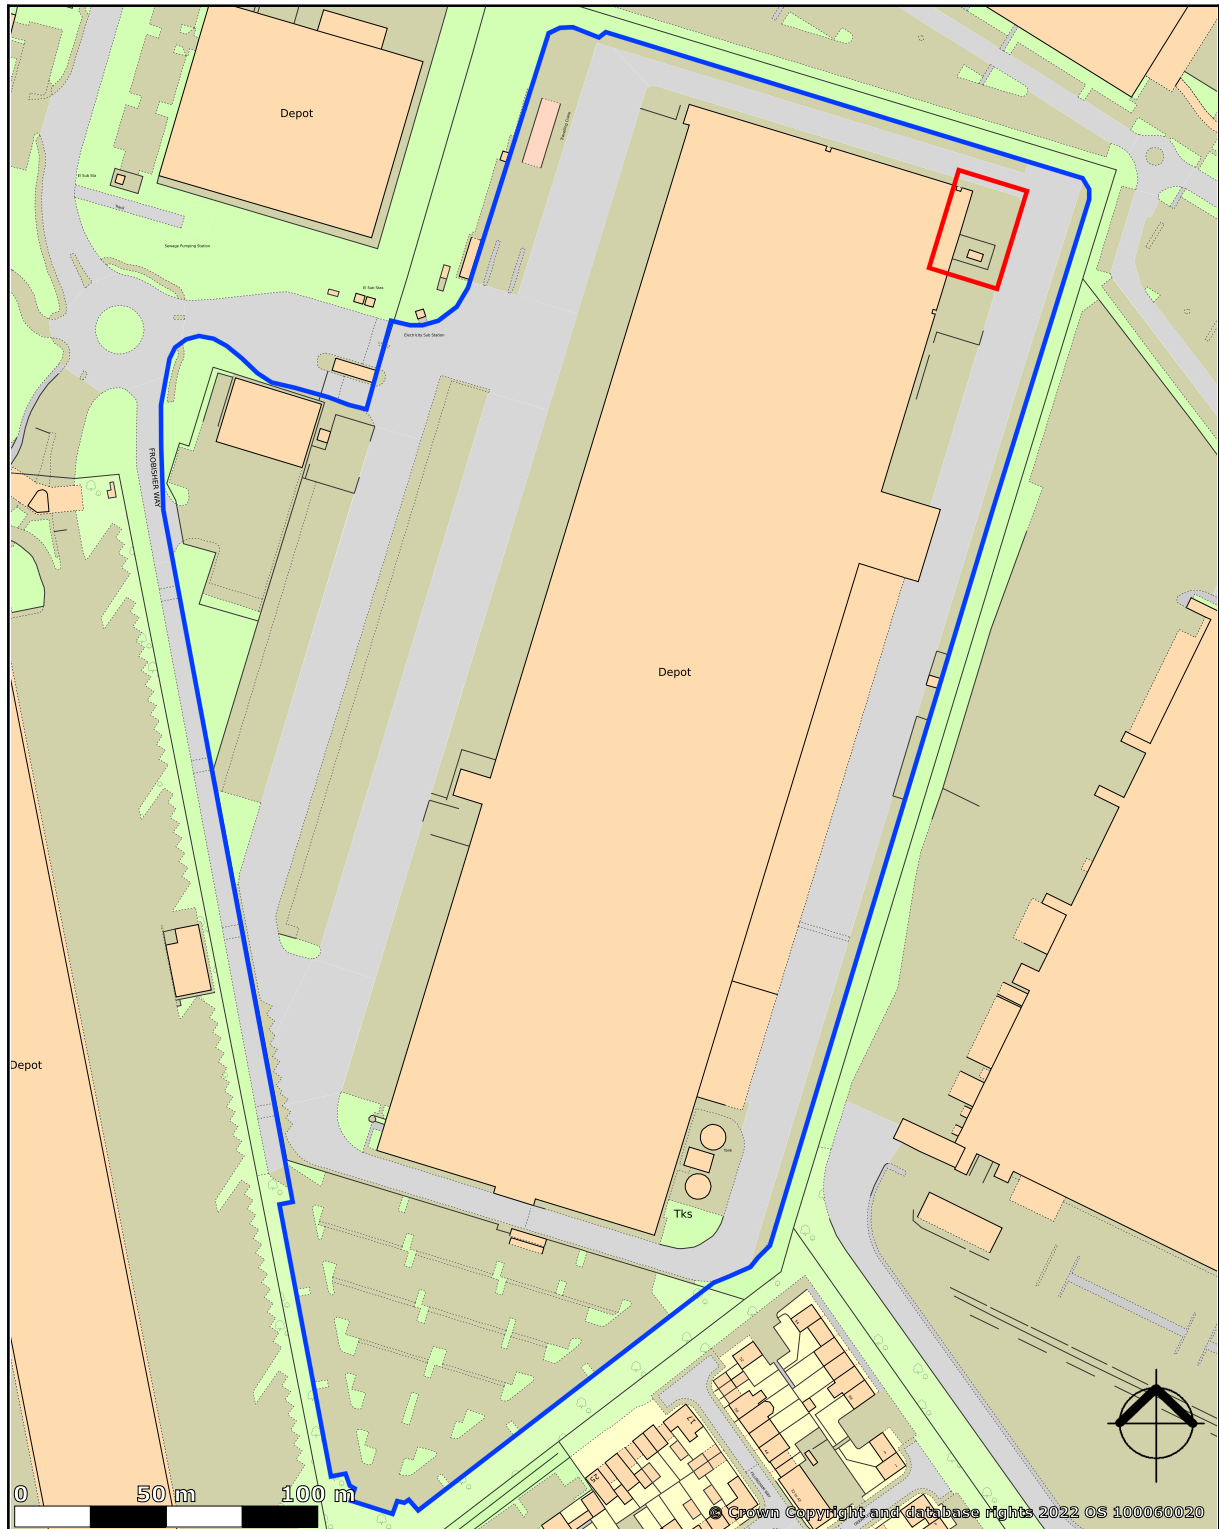

Booker Cash & Carry, Hatfield Business Park, Frobisher Way,  
Hatfield, AL10 9TR

created on **edozo**

Plotted Scale - 1:2,500

Key:

- Ownership Boundary
- Site Location

This map is published for convenience of identification only and although believed to be correct, is not guaranteed and it does not form any part of any contract