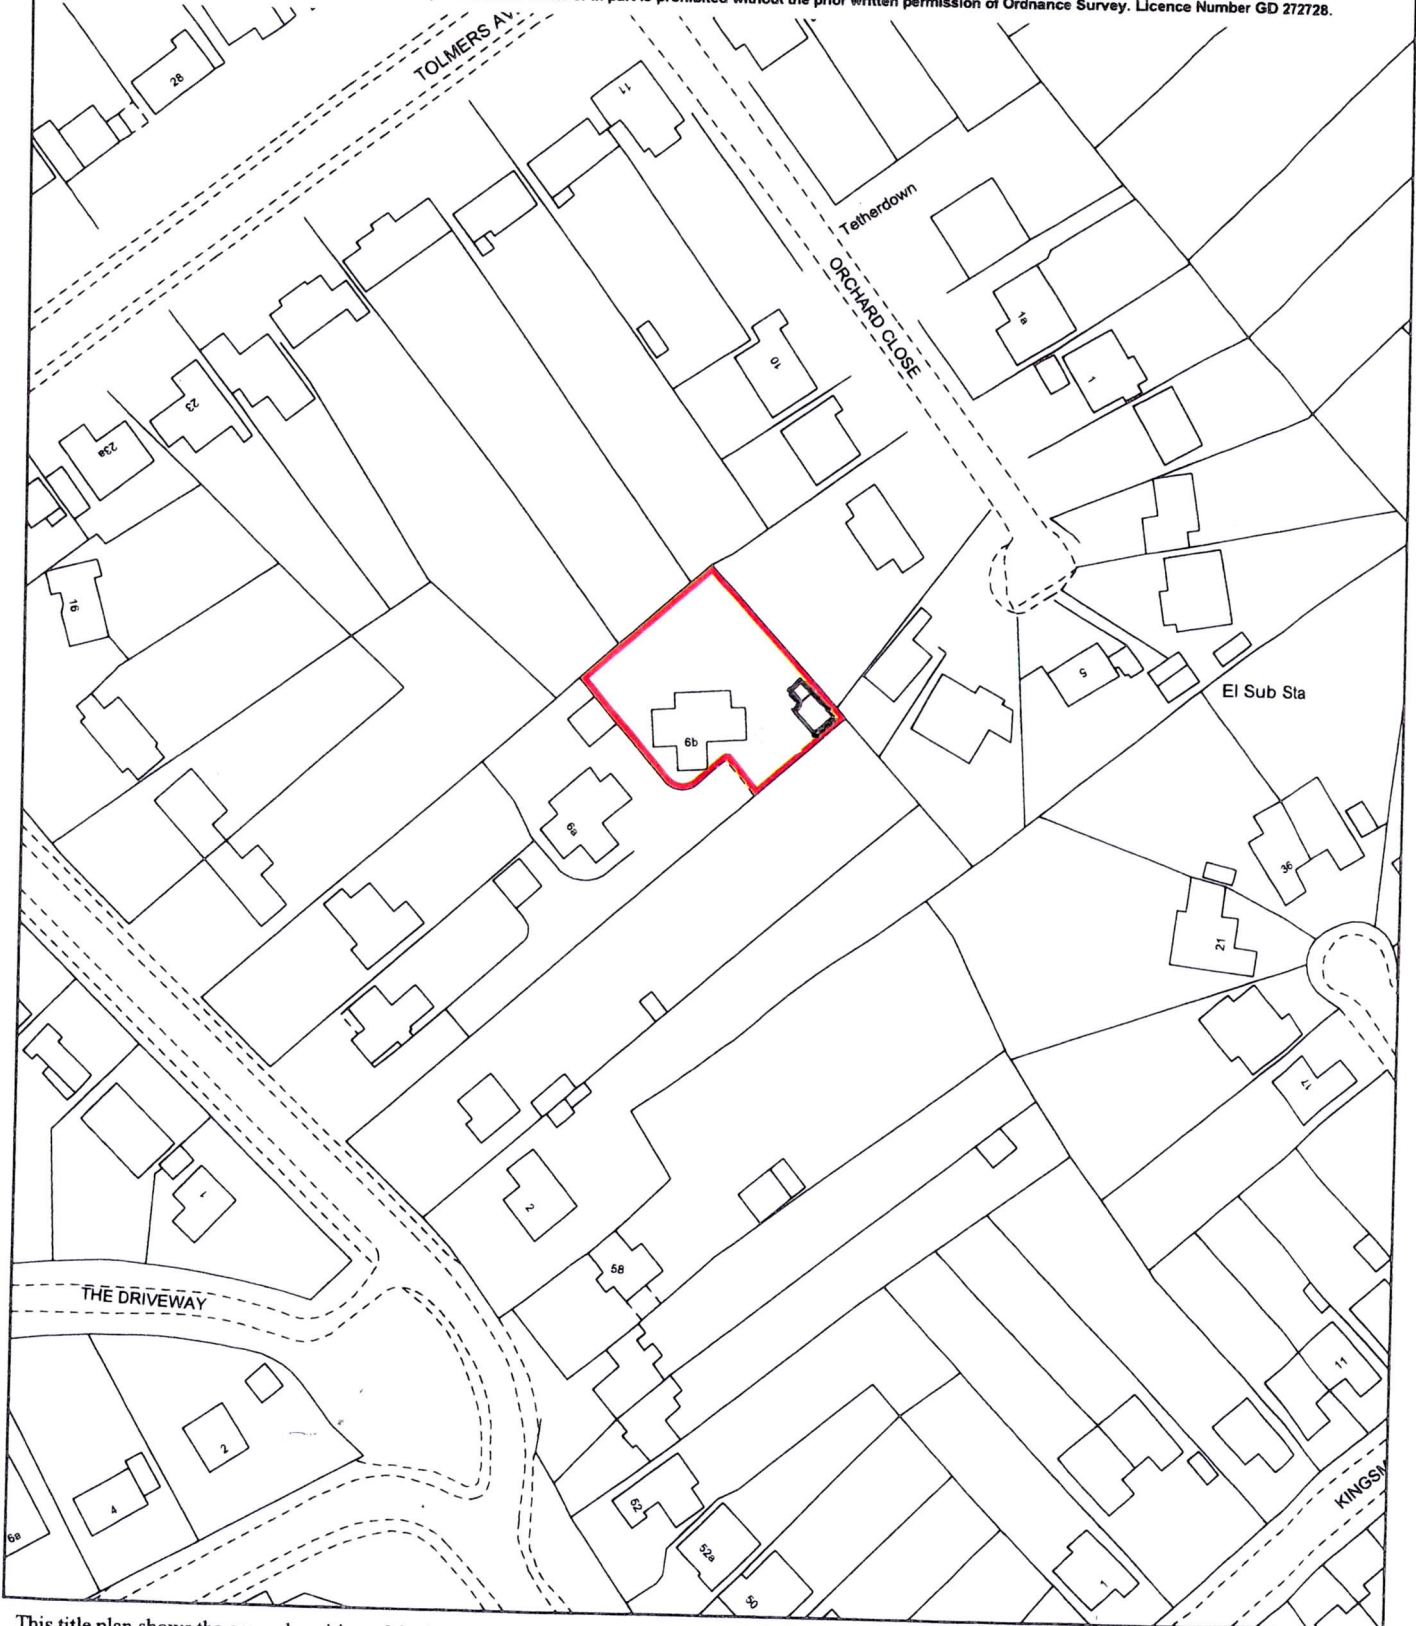

TITLE NUMBER
HD443757

HERTFORDSHIRE : WELWYN HATFIELD

ORDNANCE SURVEY MAP REFERENCE:

TL3003SW

SCALE 1:1250 Enlarged from 1/2500

©CROWN COPYRIGHT. Produced by HMLR. Further reproduction in whole or in part is prohibited without the prior written permission of Ordnance Survey. Licence Number GD 272728.

This title plan shows the general position of the boundaries: it does not show the exact line of the boundaries. Measurements scaled from this plan may not match measurements between the same points on the ground. For more information see Land Registry Public Guide 7 - Title Plans.

This official copy shows the state of the title plan on **26 September 2005 at 14:02:28**. It may be subject to distortions in scale. Under s.67 of the Land Registration Act 2002, this copy is admissible in evidence to the same extent as the original. Issued on 26 September 2005.