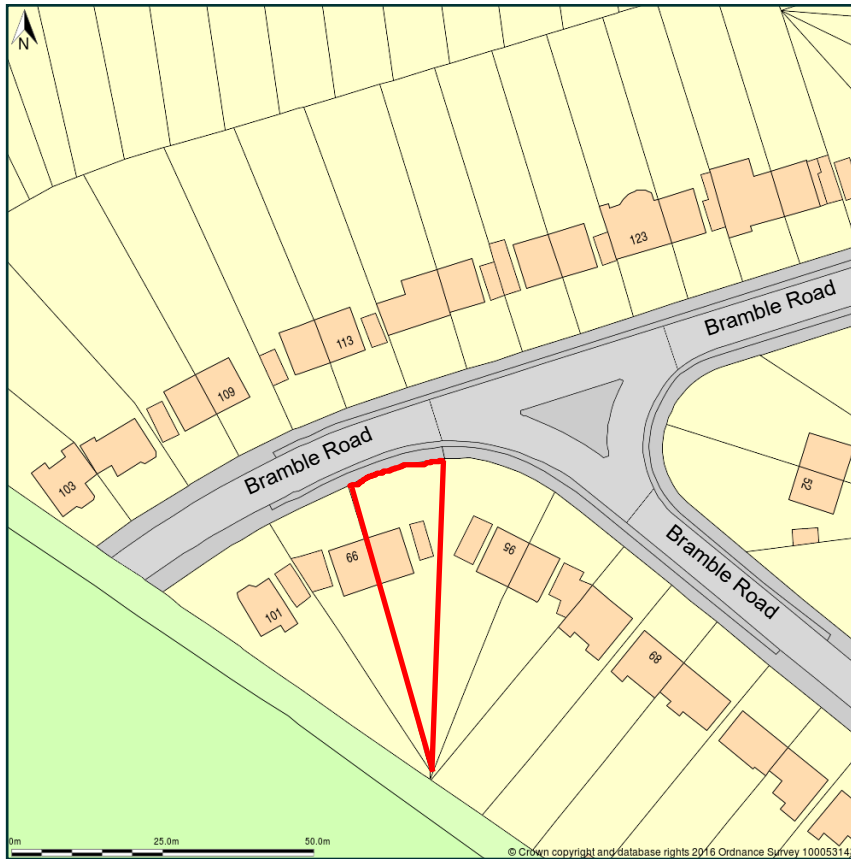

97, Bramble Road, Hatfield, Hertfordshire, AL10 9SB

Site Plan shows area bounded by: 520451.79, 207956.99 520593.21, 208098.41 (at a scale of 1:1250) The representation of a road, track or path is no evidence of a right of way. The representation of features as lines is no evidence of a property boundary.

Produced on 19th Sep 2016 from the Ordnance Survey National Geographic Database and incorporating surveyed revision available at this date. Reproduction in whole or part is prohibited without the prior permission of Ordnance Survey. © Crown copyright 2016. Supplied by www.buyaplan.co.uk a licensed Ordnance Survey partner (100053143). Unique plan reference: #00158041-A72C16