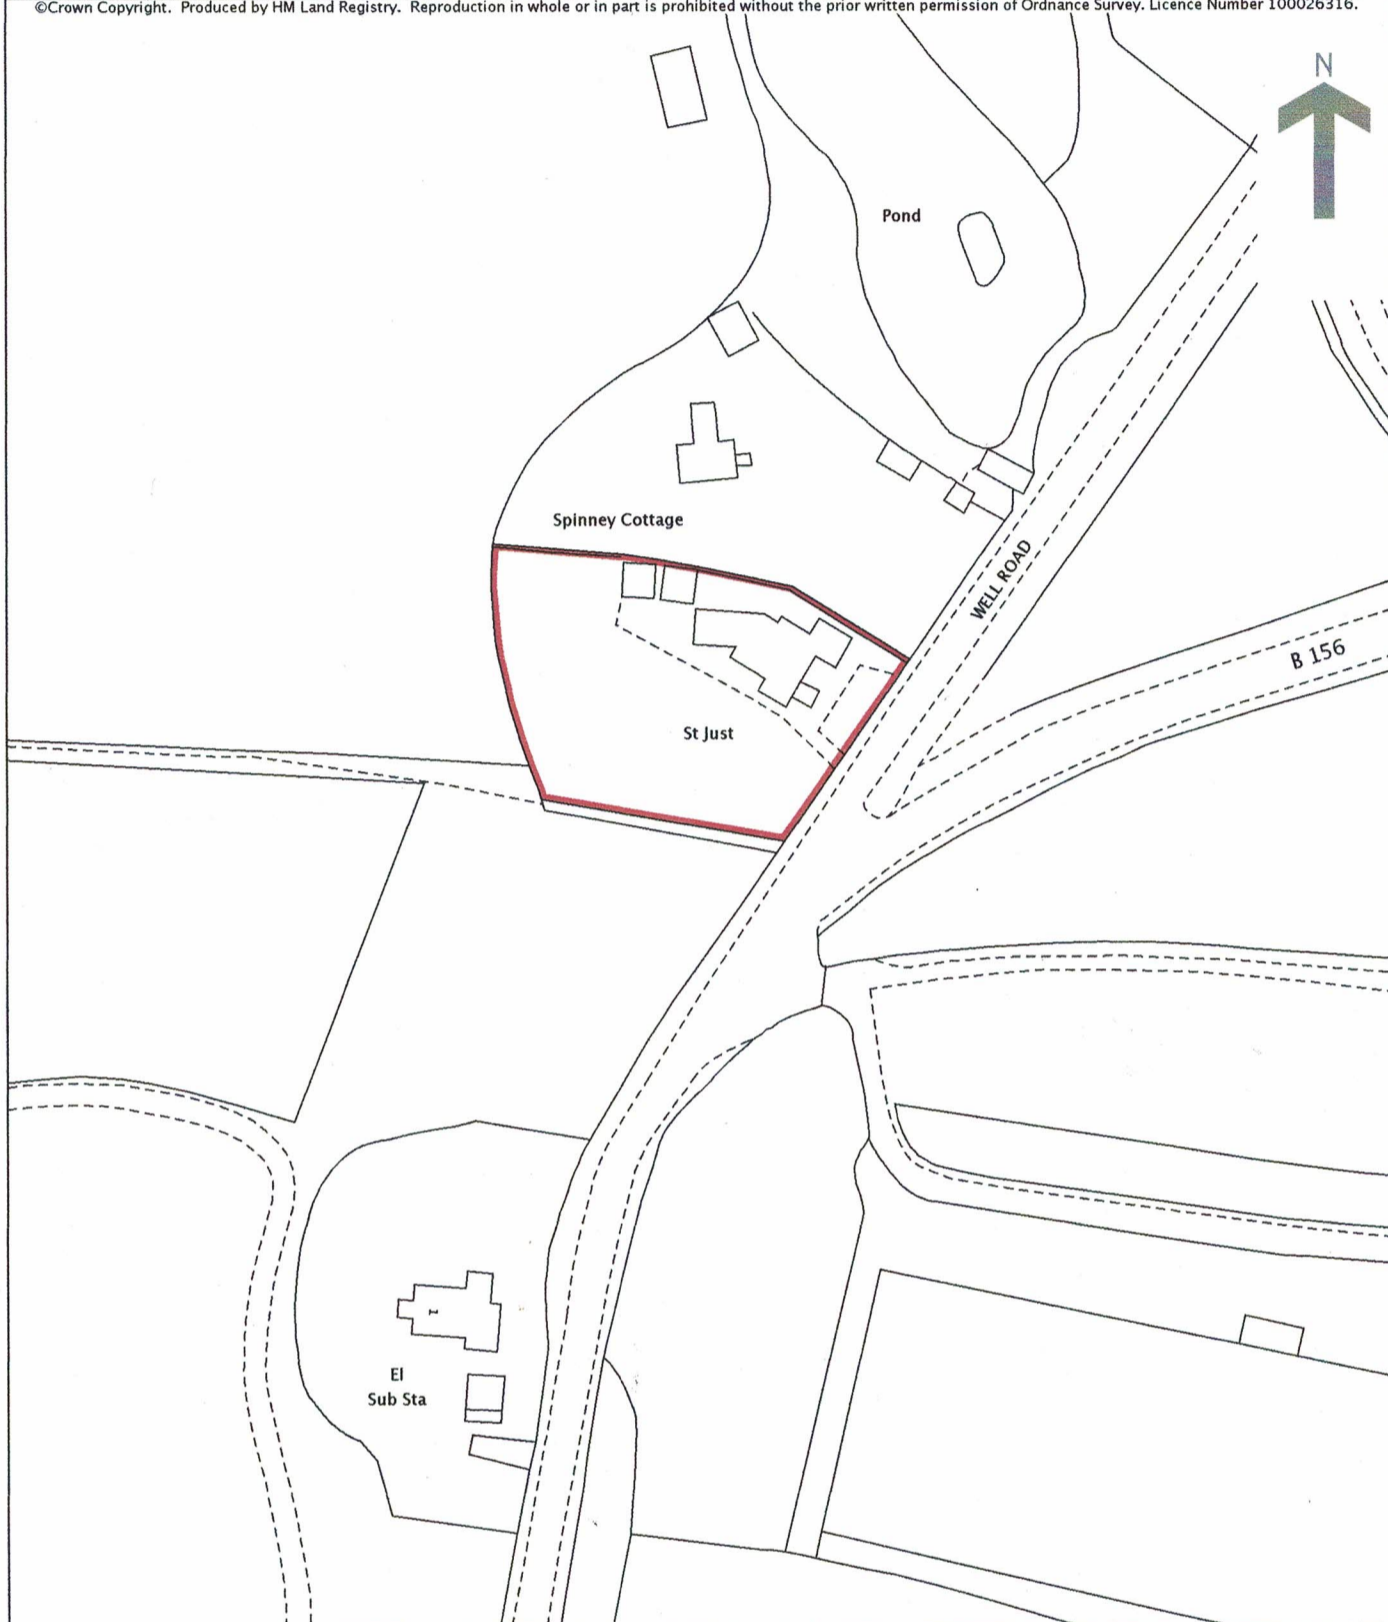

HM Land Registry  
Current title plan

Title number **HD417356**  
Ordnance Survey map reference **TL2702NW**  
Scale **1:1250 enlarged from 1:2500**  
Administrative area **Hertfordshire : Welwyn Hatfield**

©Crown Copyright. Produced by HM Land Registry. Reproduction in whole or in part is prohibited without the prior written permission of Ordnance Survey. Licence Number 100026316.

This is a copy of the title plan on 19 MAY 2017 at 11:50:37. This copy does not take account of any application made after that time even if still pending in HM Land Registry when this copy was issued.

HM Land Registry endeavours to maintain high quality and scale accuracy of title plan images. The quality and accuracy of any print will depend on your printer, your computer and its print settings. This title plan shows the general position, not the exact line, of the boundaries. It may be subject to distortions in scale. Measurements scaled from this plan may not match measurements between the same points on the ground.