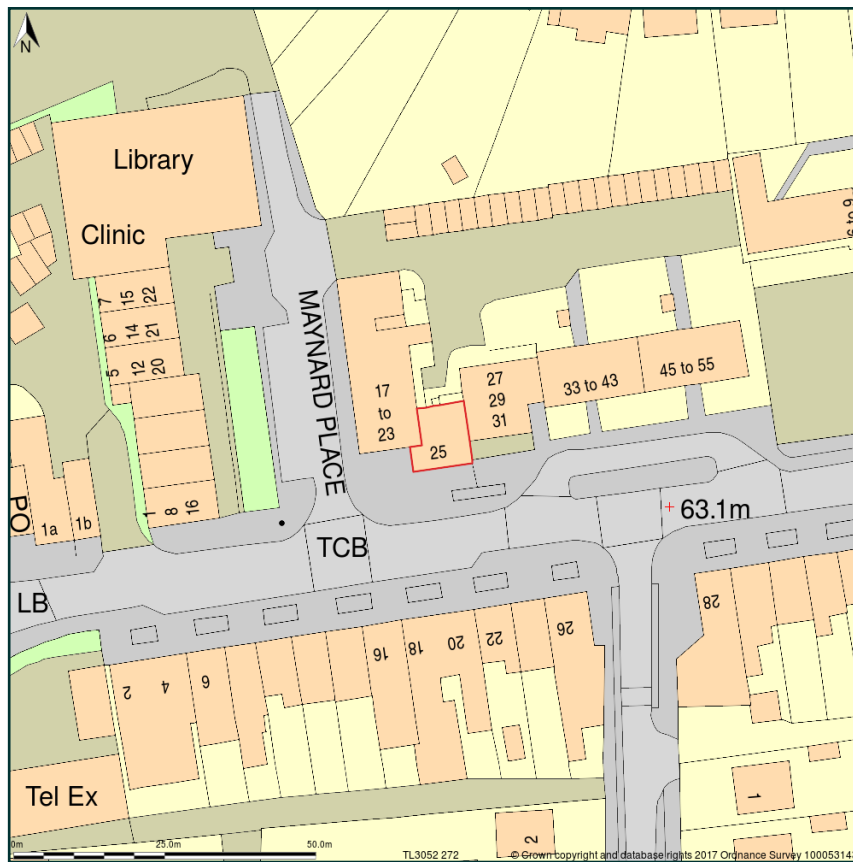

Lady Valet Dry Cleaners 25 Station Road Cuffley Potters Bar Hertfordshire EN6 4HX

Site Plan shows area bounded by: 530450.22, 202650.36 530591.64, 202791.78 (at a scale of 1:1250), OSGridRef: TL3052 272. The representation of a road, track or path is no evidence of a right of way. The representation of features as lines is no evidence of a property boundary.

Produced on 27th Jul 2017 from the Ordnance Survey National Geographic Database and incorporating surveyed revision available at this date. Reproduction in whole or part is prohibited without the prior permission of Ordnance Survey. © Crown copyright 2017. Supplied by www.buyaplan.co.uk a licensed Ordnance Survey partner (100053143). Unique plan reference: #00245326-7CAA5C