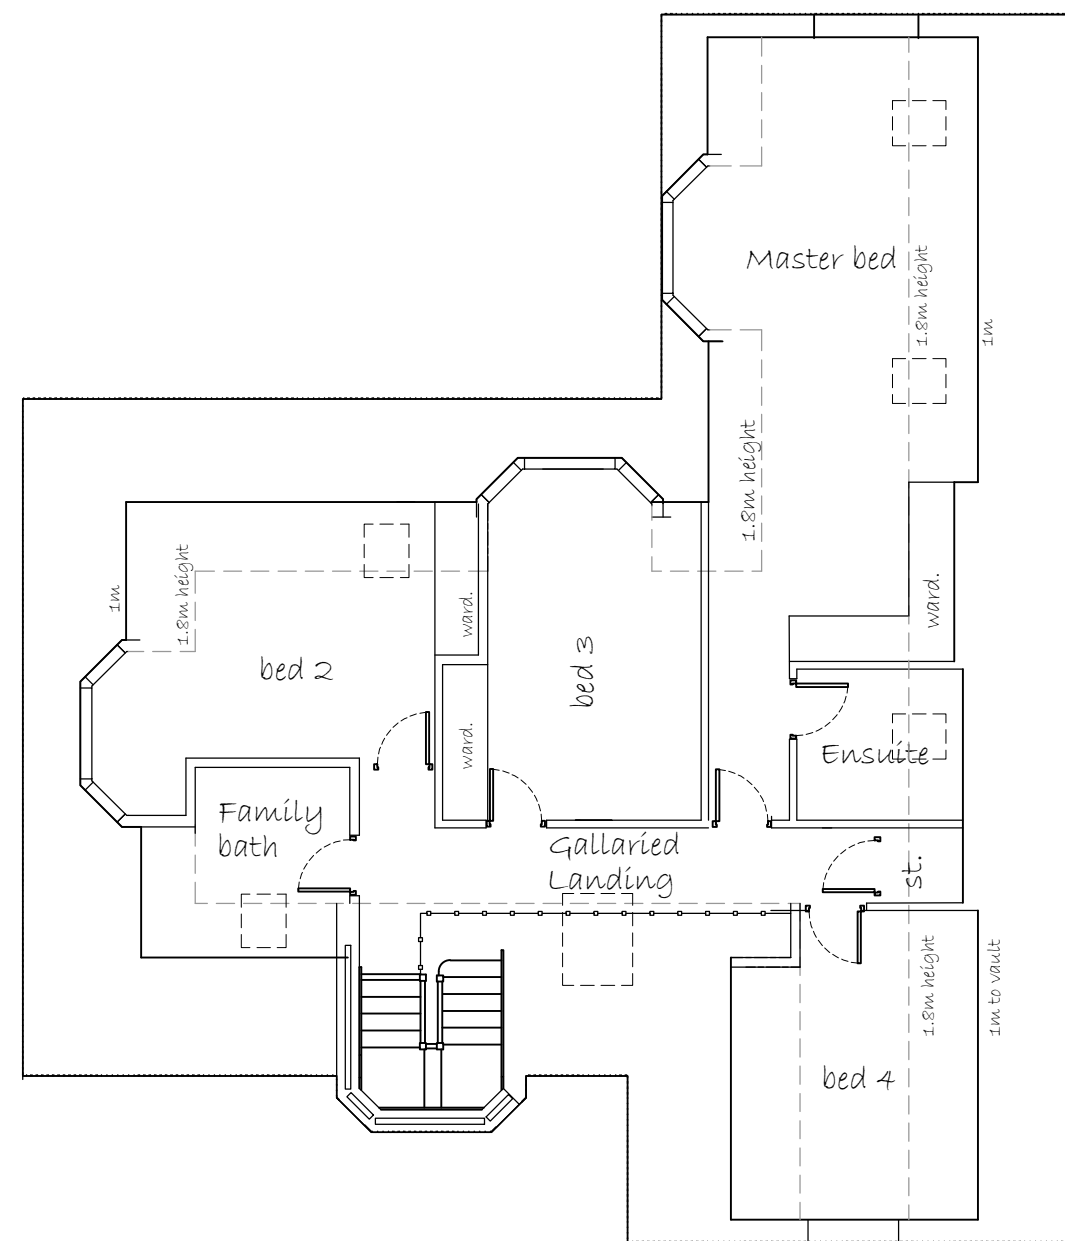

Land off Kingsmead Cuffley

Loft Floor

Floor plan Chalet Bungalow Design - Grylls

 Architectural Design & Development Consultants	Title Proposed development : Land off Kingsmead, CUFFLEY	Detail Floor plans - GRYLLS	
	Nett Assets The Studio, 141 New Road, Croxley Green, Herts. WD3 3EN. Tel: 01923 293117, 07531 124528 Web: www.nettassets.co.uk	Date July 2014	Job Ref 1374
	Scale 1:100	Drg No. 3pl 04	Rev. A3