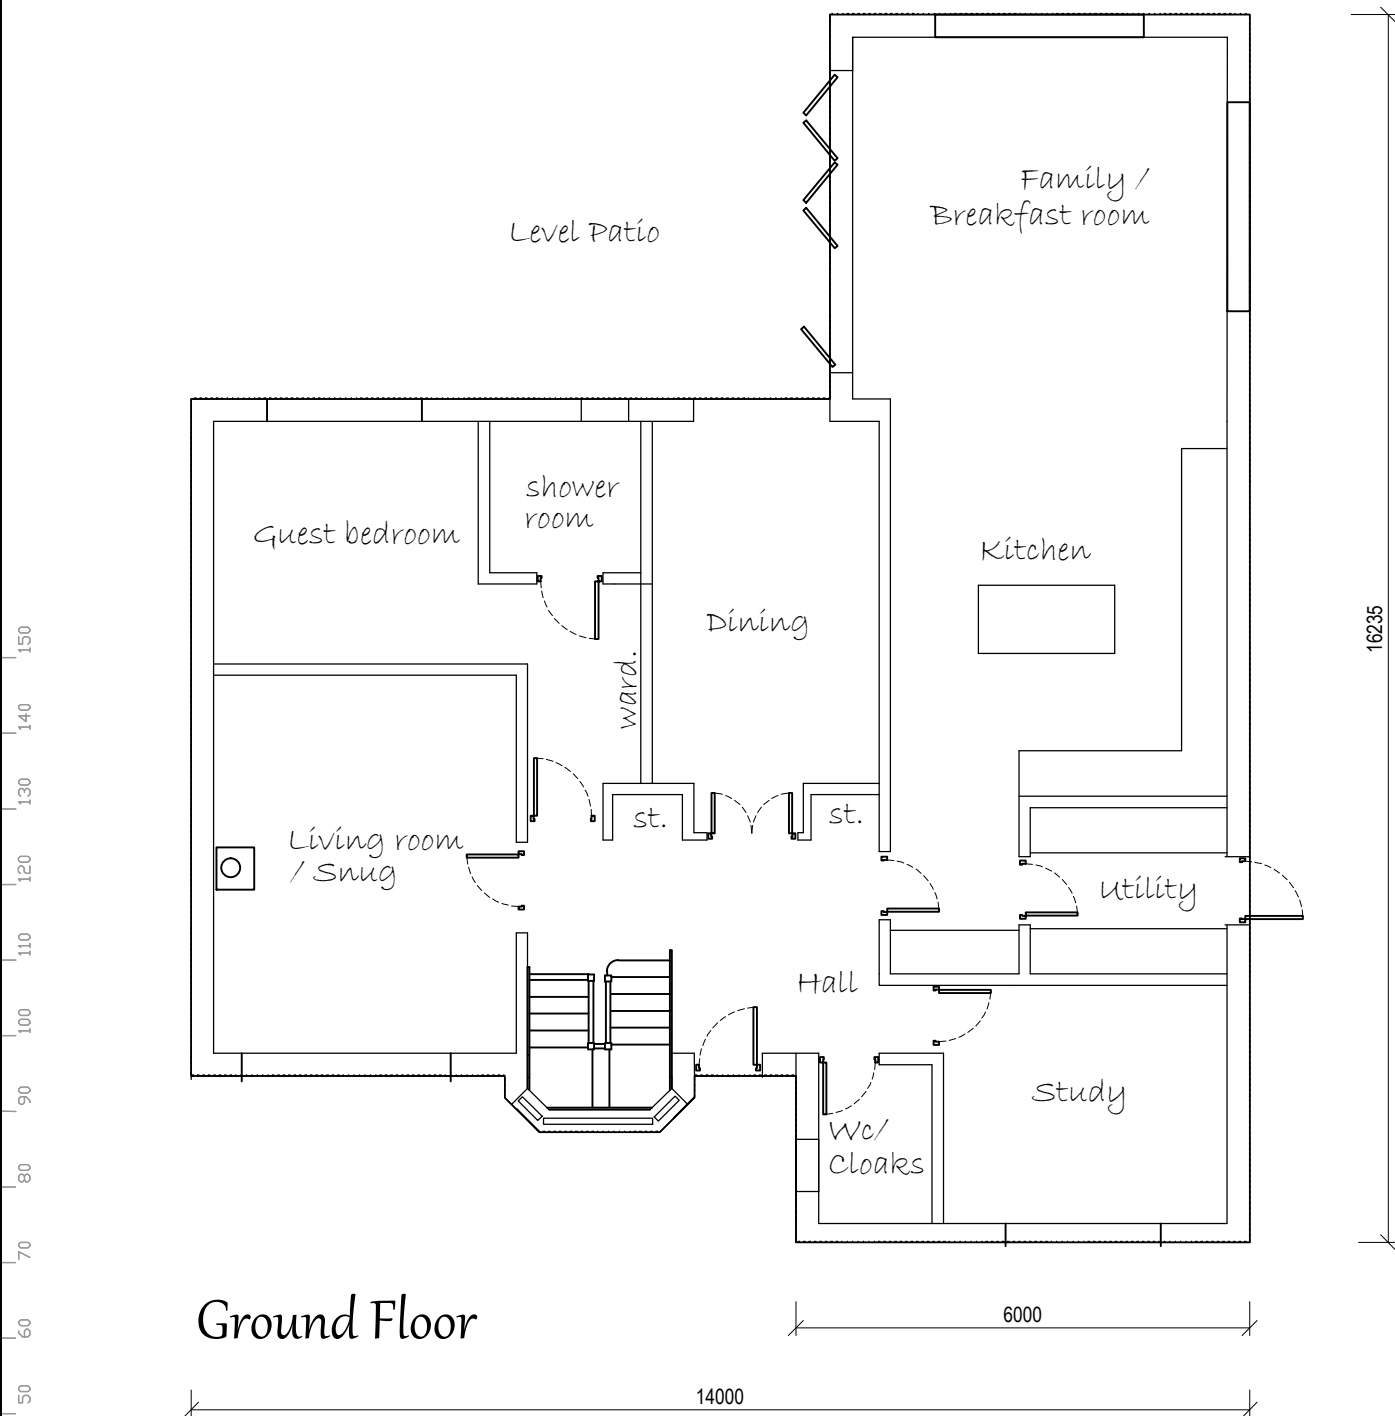

Land off Kingsmead Cuffley

Loft Floor

Floor plan Chalet Bungalow Design - Grylls

 Architectural Design & Development Consultants	Title Proposed development : Land off Kingsmead, CUFFLEY	Detail Floor plans - GRYLLS	
	Nett Assets The Studio, 141 New Road, Croxley Green, Herts. WD3 3EN. Tel: 01923 293117, 07531 124528 Web: www.nettassets.co.uk	Date July 2014	Job Ref 1374
	Scale 1:100	Drg No. 3pl 04	Rev. A3