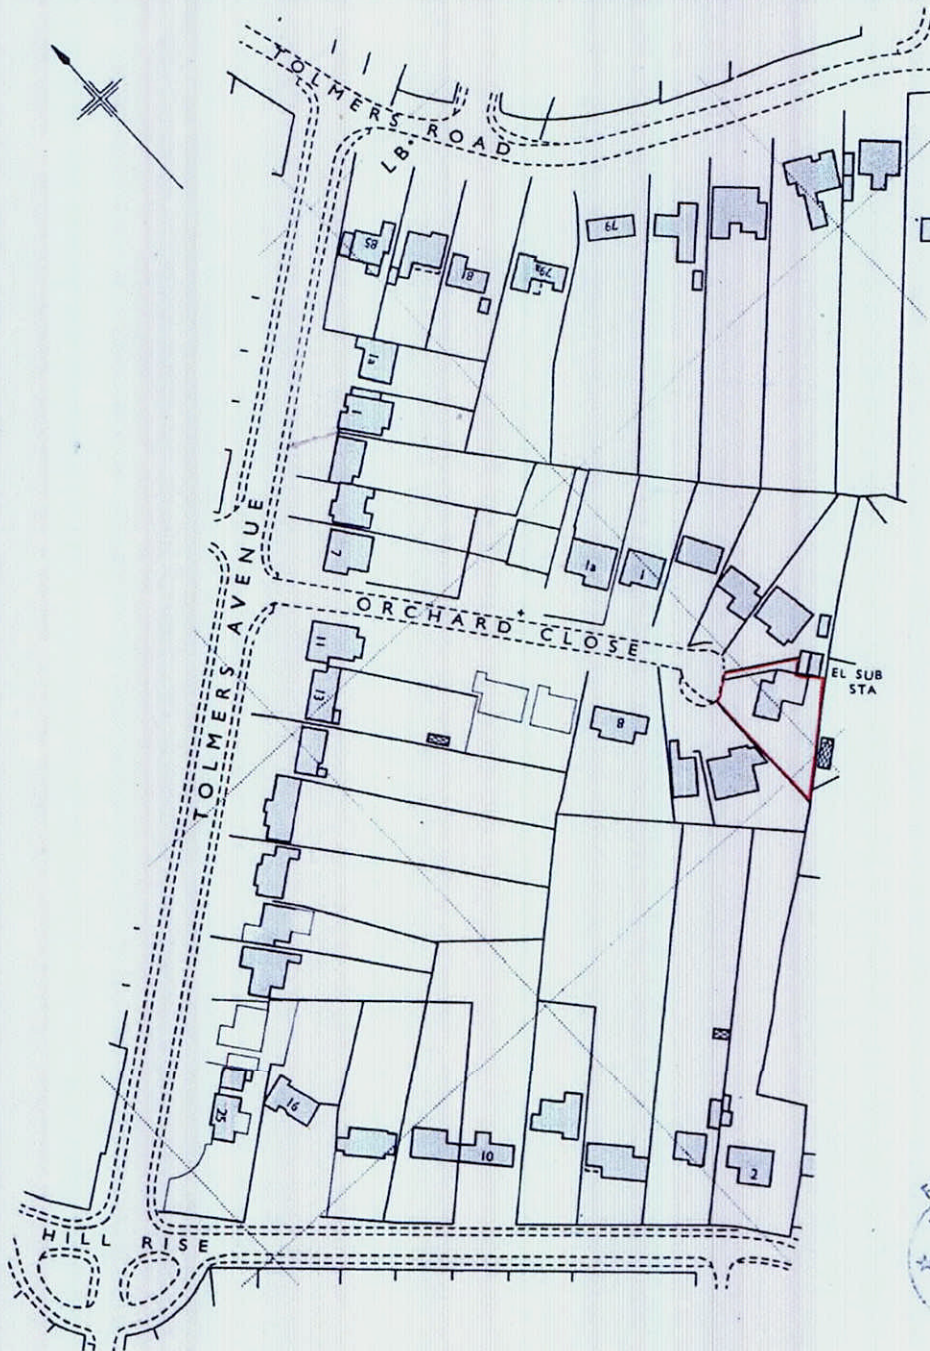

H.M. LAND REGISTRY		TITLE NUMBER	
		HD349125	
ORDNANCE SURVEY PLAN REFERENCE	TL 3003	SECTION B	Scale 1/1250 Enlarged from 1/2500
COUNTY HERTFORDSHIRE	DISTRICT WELWYN	HATFIELD	© Crown copyright 1983

This is a copy of the title plan on 28 JUN 2013 at 08:53:26. This copy does not take account of any application made after that time even if still pending in the Land Registry when this copy was issued.

This copy is not an 'Official Copy' of the title plan. An official copy of the title plan is admissible in evidence in a court to the same extent as the original. A person is entitled to be indemnified by the registrar if he suffers loss by reason of a mistake in an official copy. If you want to obtain an official copy, the Land Registry web site explains how to do this.

The Land Registry endeavours to maintain high quality and scale accuracy of title plan images. The quality and accuracy of any print will depend on your printer, your computer and its print settings. This title plan shows the general position, not the exact line, of the boundaries. It may be subject to distortions in scale. Measurements scaled from this plan may not match measurements between the same points on the ground. See Land Registry Public Guide 19 - Title plans and boundaries.

This title is dealt with by Land Registry, Leicester Office.

© Crown Copyright. Produced by Land Registry. Further reproduction in whole or in part is prohibited without the prior written permission of Ordnance Survey. Licence Number 100026316.