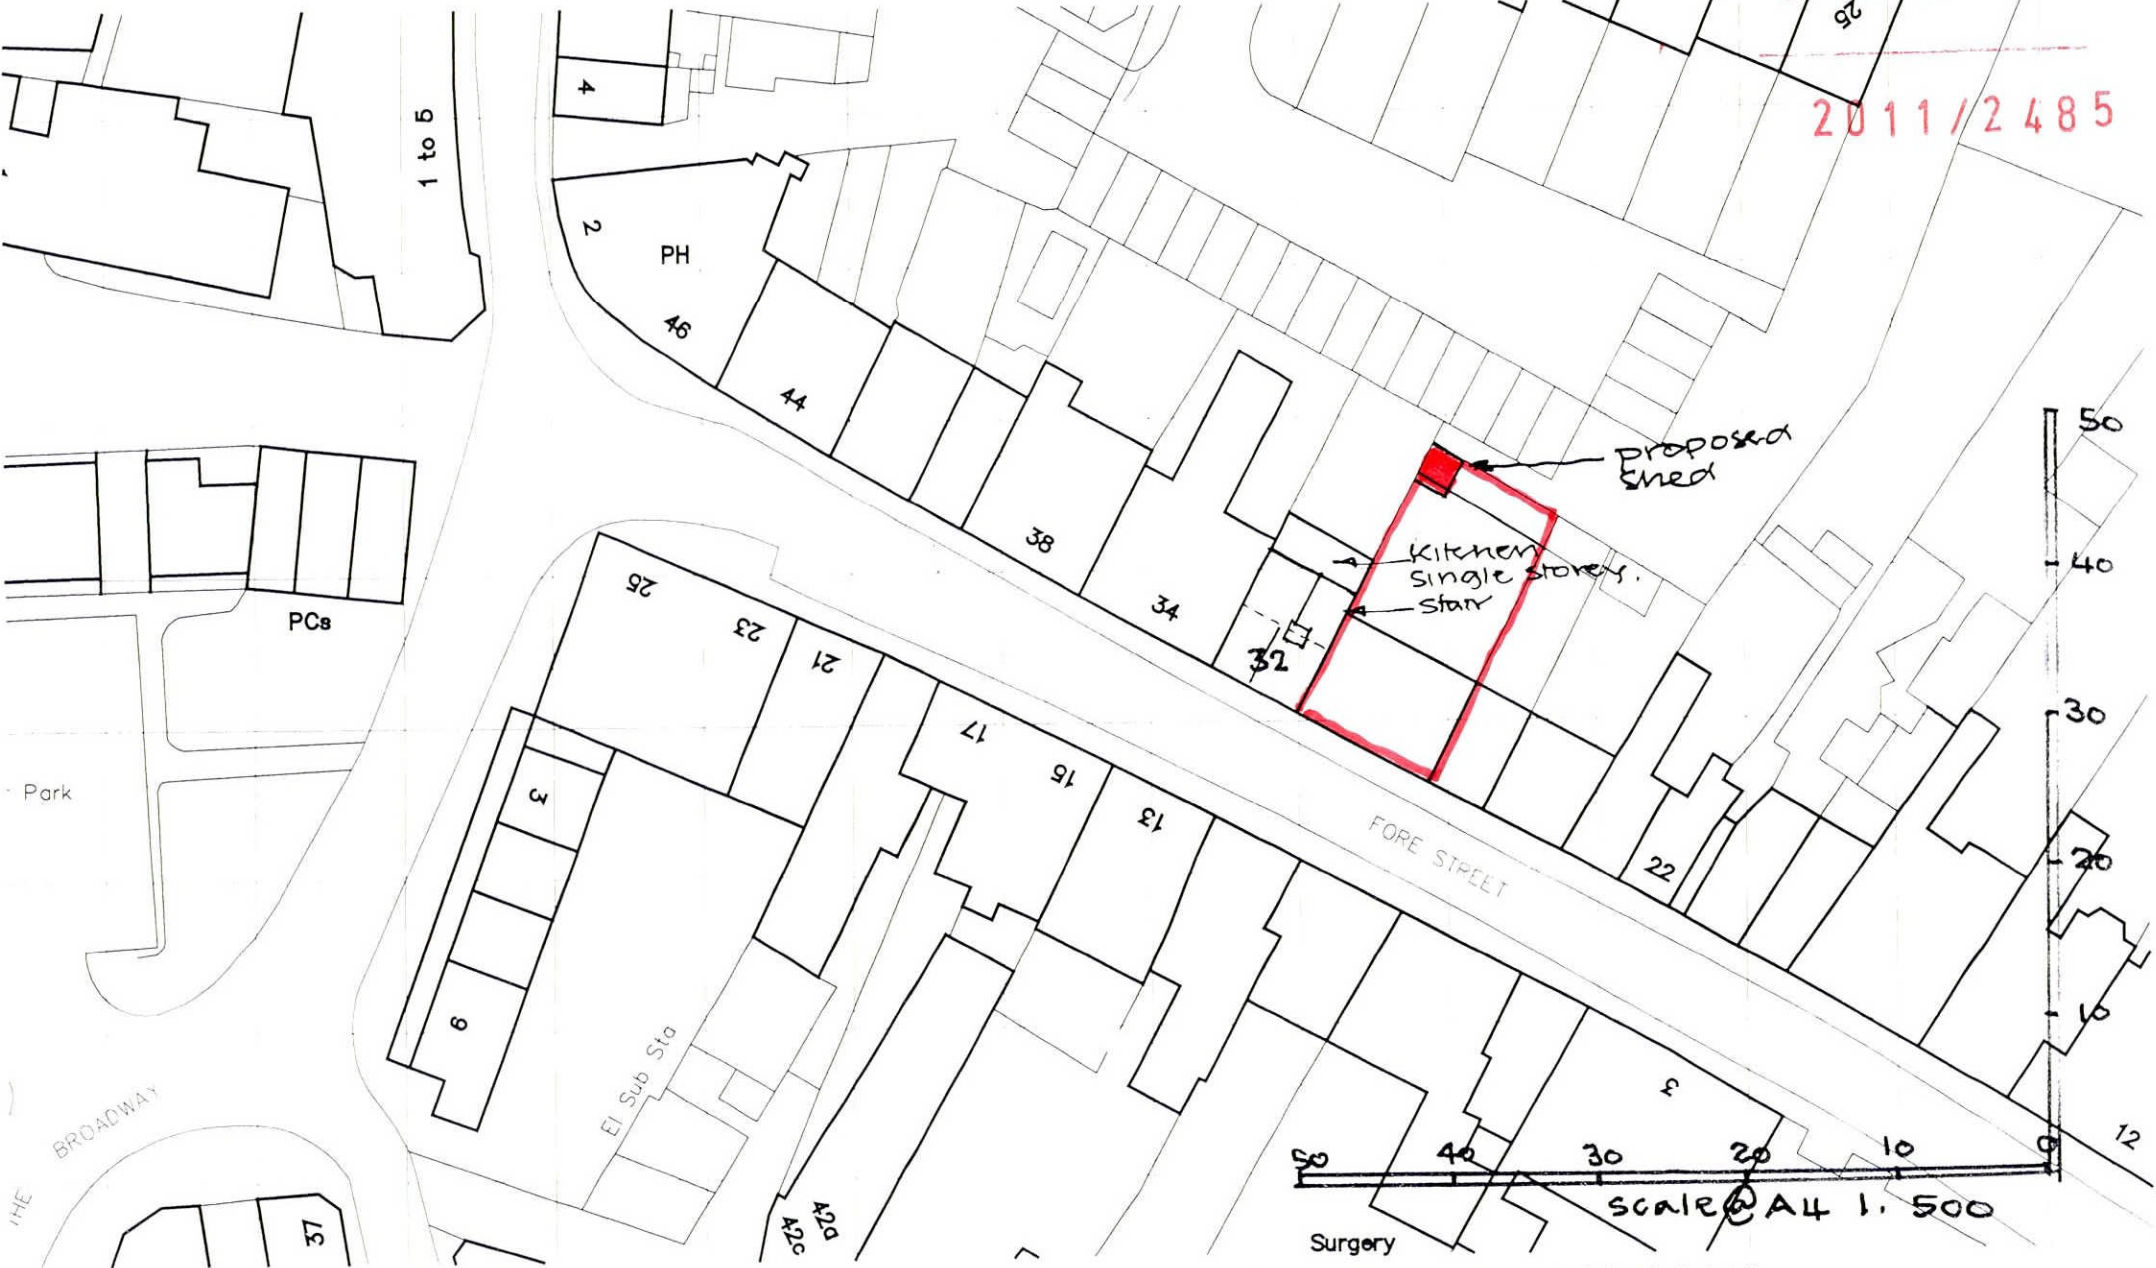

11 NOV 2011

2011/2485

ance Survey (c) Crown Copyright 2010. All rights reserved. Licence number 100020449

**H1993 INTERNAL ALTERATIONS AT 32 FORE ST. HATFIELD**  
**LOCATION AND SITE PLAN**  
Scale 1:500