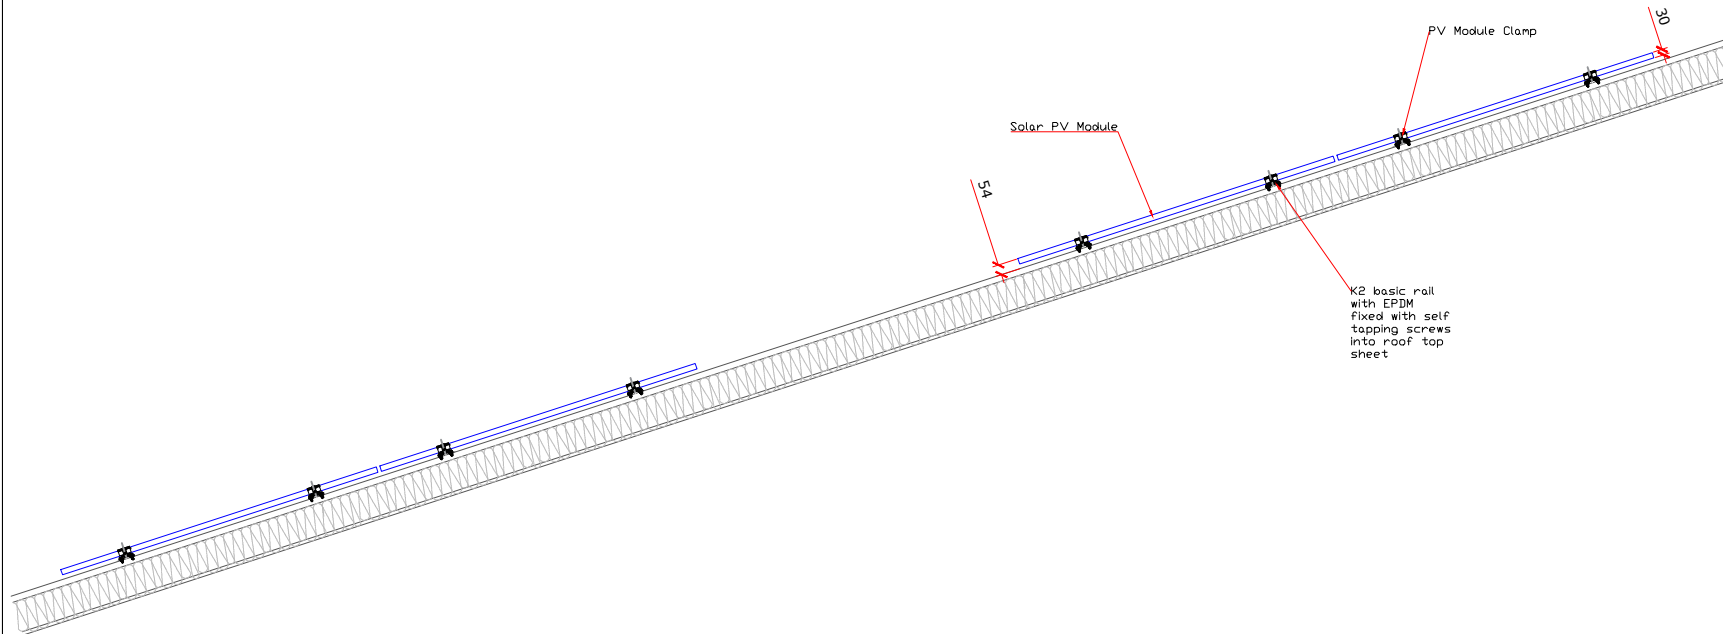

PV ARRAY SECTION ON A 18 DEGREE PITCHED ROOF

--	--	--	--	--

Rev	Description	Dwn	Chck	Date
-----	-------------	-----	------	------

© Photon Energy Ltd
 8 Windsor Square
 Silver Street
 Reading, RG1 2TH

Tel +44 118 997 7470
 info@photonenergy.co.uk
 www.photonenergy.co.uk
 All rights reserved

Project Number:
I2018

Project Name:
Queenswood School

Drawing By: Cathy Ross	Scale: 1:40 @A1
----------------------------------	---------------------------

Checked By: Kiran Susarla	Date: 01/05/2023
-------------------------------------	----------------------------

Drawing Name:
**Section drawing PV panel
 Sports hall**

Drawing No: I2018-100-22	Rev: -
------------------------------------	------------------