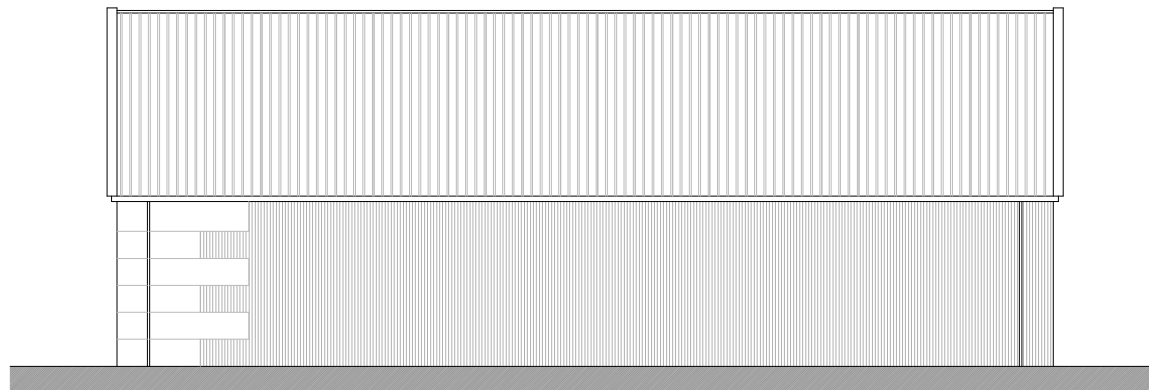

North Elevation

Rev	Description	Dwn	Chck	Date

© Photon Energy Ltd
8 Windsor Square
Silver Street
Reading, RG1 2TH

Tel +44 118 997 7470
info@photonenergy.co.uk
www.photonenergy.co.uk
All rights reserved

Project Number: I2018	
Project Name: Queenswood School	
Drawing By: Cathy Ross	Scale: 1:300 @A1
Checked By: Kiran Susarla	Date: 01/05/2023
Drawing Name: Ex. Sorts Hall West & North Elevations	
Drawing No: I2018-100-13	Rev: -