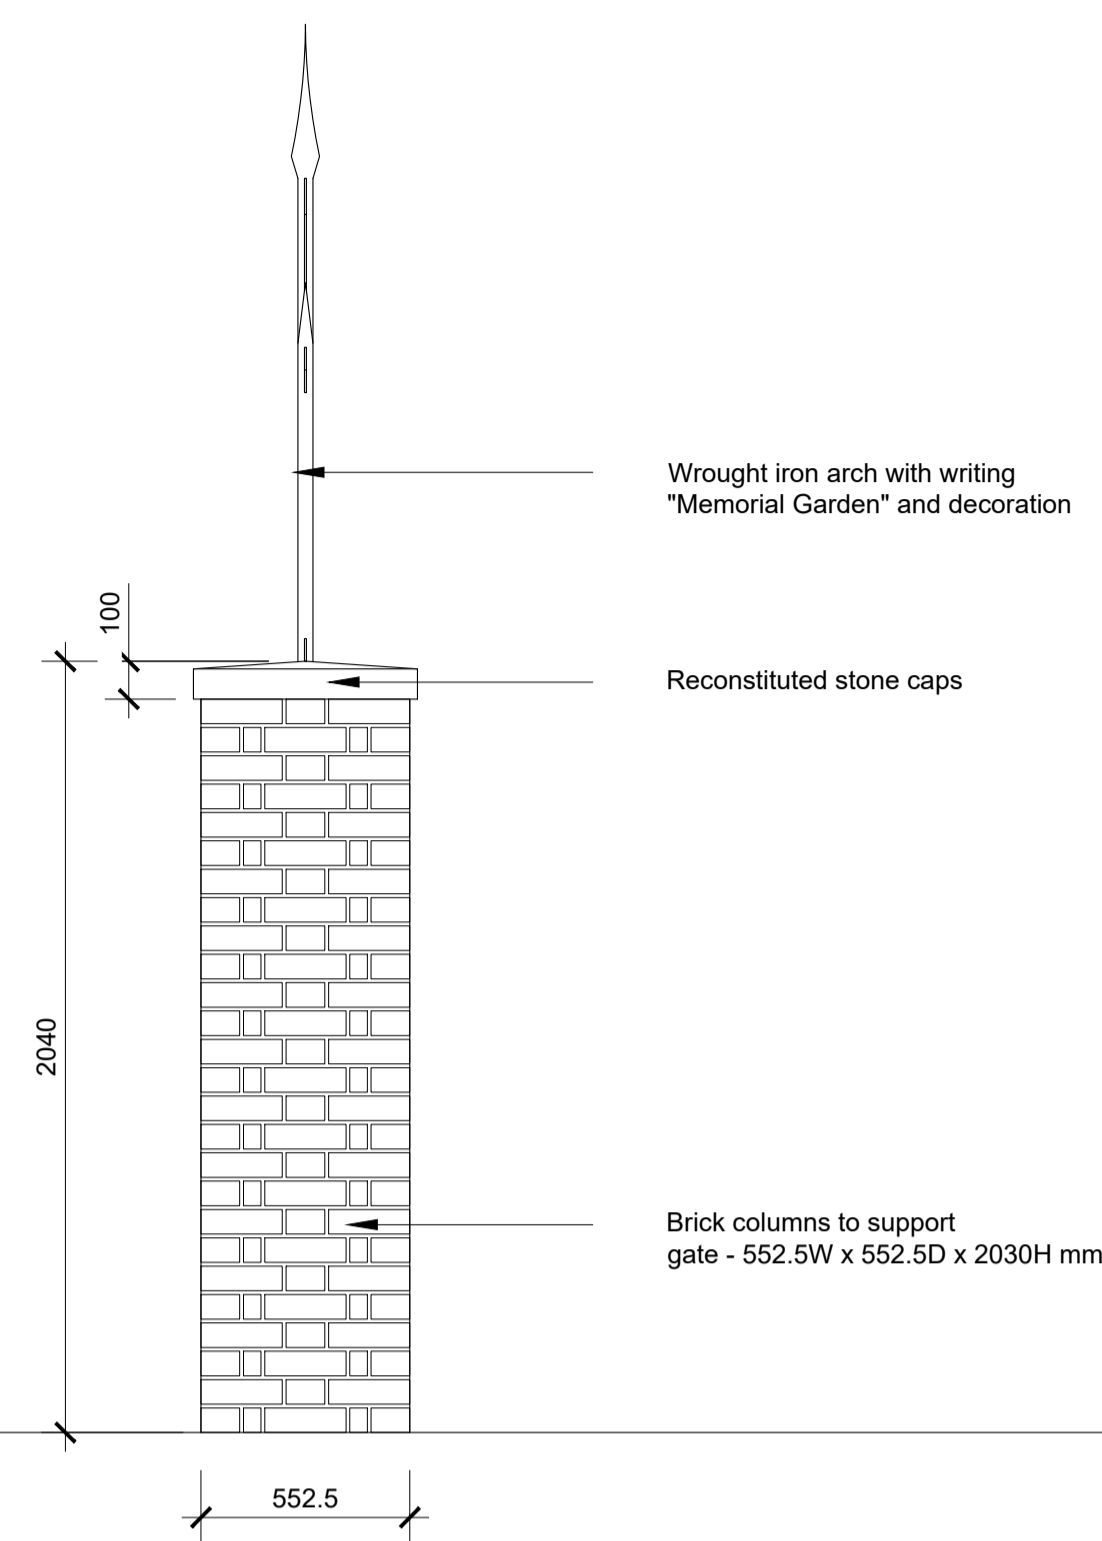

Proposed Front Gate
- Side Elevation