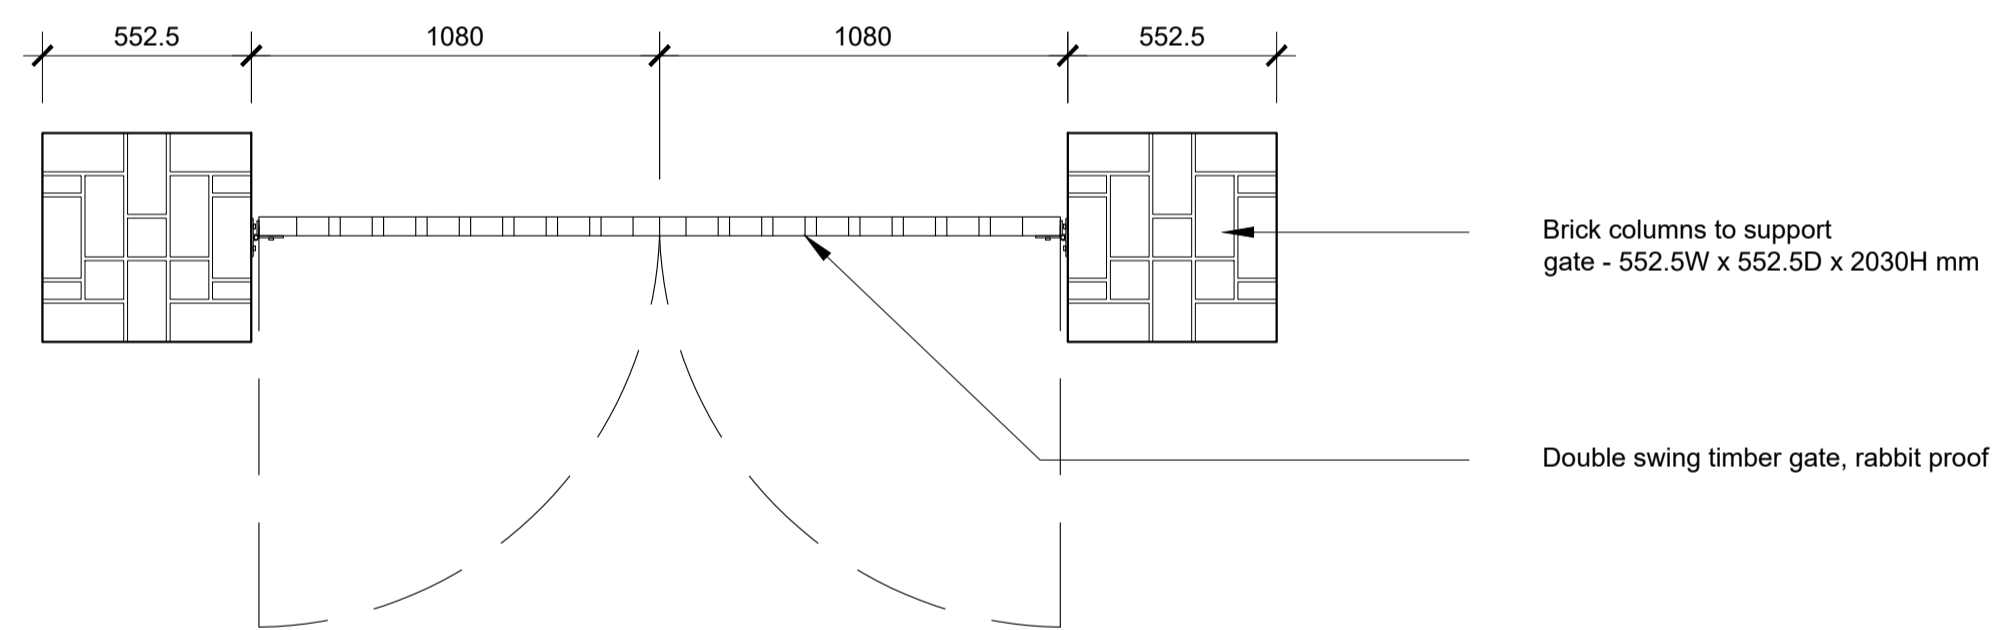

Proposed Front Gate
- Plan

PL01	Planning issue	24/10/22	ZZ
P01	First issue	30/09/22	ZZ
REV	DESCRIPTION	DATE	BY

**HERTFORDSHIRE CONSTABULARY,
HEADQUARTERS REDEVELOPMENT,
STANBOROUGH**

**Memorial Garden
Landscape Detail Sheet - 11**

VGA PROJECT NUMBER			
7645			
DRAWING NO			REV
HCHQ-VGA-MG-XX-DR-AR-16 031			PL01
DRAWN / DATE	CHECKED / DATE	SCALE	
ZZ SEP 22	SC SEP 22	1:20 at A1	

FOR PLANNING

T: +44 (0) 1438 316 331
architects@vincent-gorbing.co.uk
vincent-gorbing.co.uk
Vincent and Corbing Limited, Sterling Court
Norton Road, Stevenage, Hertfordshire SG1 2JY
© Copyright Vincent and Corbing Limited 2020