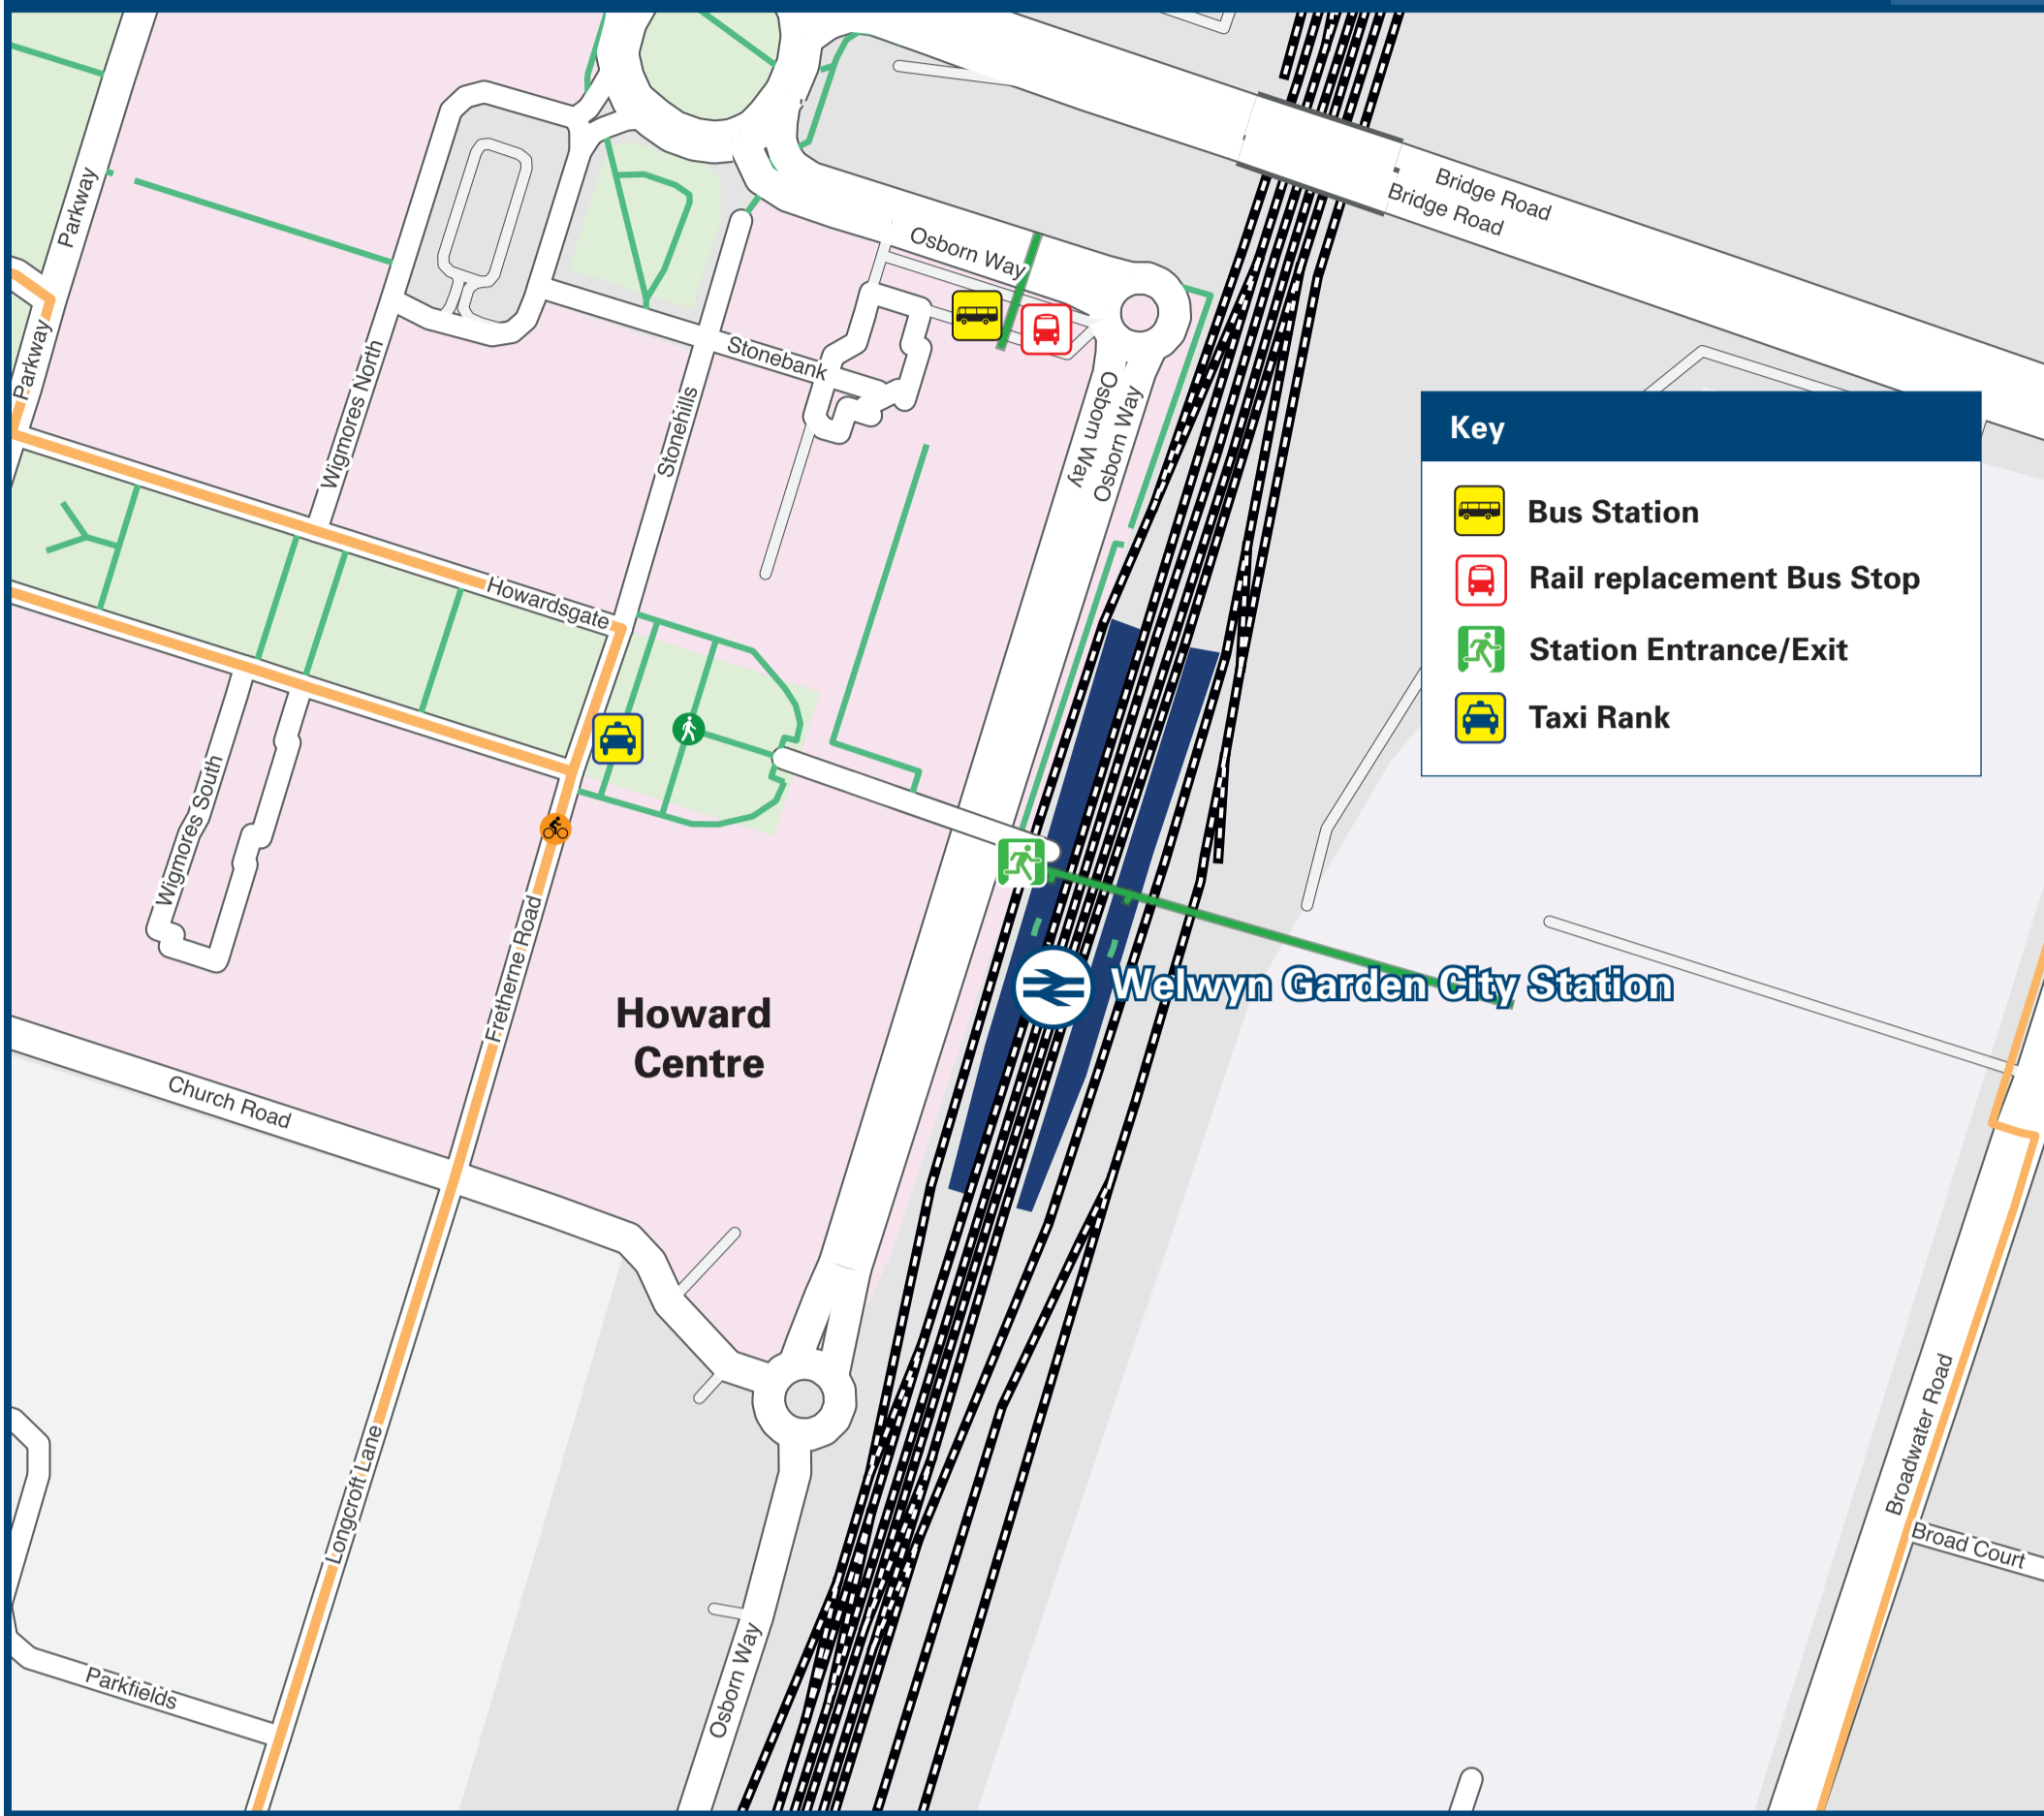

Appendix A – Bus Timetables

Welwyn Garden City Station

Onward Travel Information

Buses and Taxis

Rail replacement buses depart from the bus station (access to the bus station is via the Howard Centre shopping centre)