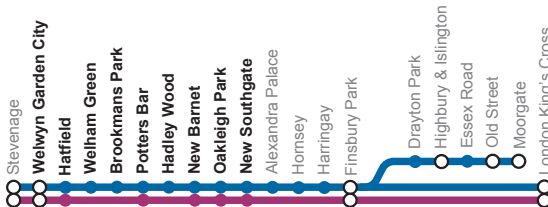

15
Train Times
Welwyn Garden City and Potters Bar to London
15 December 2019 to 16 May 2020

Contact us
greatnorthernrail.com/contactus
thameslinkrailway.com/contactus

Train time information
03457 48 49 50
nationalrail.co.uk

Buy online
Buy tickets nationwide at greatnorthernrail.com

@GNRailUK
@TLRailUK

On Track App
Train information at your fingertips:
greatnorthernrail.com/app
thameslinkrailway.com/app

CI-TT15-1912

Mondays to Fridays

Operator	Facilities	Notes	TL	TL	GN	TL	GN	TL	GN	TL	GN	TL	GN	TL	GN	TL	GN	TL	GN	TL	GN	TL	GN	TL	GN	TL	GN	TL		
London King's Cross	15	15	05 25	05 56	06 21	06 30	06 27	06 37b	06 45	06 51	07 06	07 21	07 36	07 51	08 06	08 21	08 36	08 51	09 06	09 21										
Moorgate			05 37b	05 57	06 07b	06 17	06 29	06 39b	06 47	06 54b	07 02	07 12b	07 17	07 27b	07 32	07 42b	07 52	08 00	08 10b	08 15	08 25b	08 30	08 40	08 42b	08 47	08 57b	09 02	09 12b		
Old Street			05 39b	05 59	06 09b	06 19	06 32	06 42b	06 50	06 57b	07 05	07 15b	07 20	07 30b	07 35	07 45b	07 55	08 00b	08 05	08 15b	08 20	08 30b	08 35	08 45b	08 50	09 00b	09 05	09 15b		
Essex Road			05 42b	06 02	06 12b	06 22	06 35	06 45b	06 53	07 00b	07 08	07 18b	07 23	07 33b	07 38	07 48b	07 58	08 03b	08 08	08 18b	08 23	08 33b	08 38	08 48b	08 53	09 03b	09 08	09 18b		
Highbury & Islington			05 45b	06 05	06 15b	06 25	06 37	06 47b	06 55	07 02b	07 10	07 20b	07 25	07 35b	07 40	07 50b	08 00	08 05b	08 10	08 20b	08 25	08 35b	08 40	08 50b	08 55	09 05b	09 10	09 20b		
Drayton Park			05 47b	06 07	06 17b	06 27	06 43	07 01	07 00	07 15	07 15	07 31	07 30	07 45	07 45	08 01	08 03	08 15	08 15	08 31	08 30	08 45	08 45	09 01	09 00	09 15	09 15	09 31		
Finsbury Park			05 33	06 02	06 13	06 30	06 37	06 46	06 51	07 07	07 21	07 37	07 51	08 07	08 21	08 37	08 51	09 07	09 21											
Harringay			06 16	06 18	06 24	06 45	06 54	07 24	07 28	07 43	07 57	08 13	08 27	08 43	08 57	09 13	09 27	09 43	09 57											
Hornsey			06 18	06 28	06 48	06 58	07 24	07 28	07 43	07 57	08 13	08 27	08 43	08 57	09 13	09 27	09 43	09 57												
Alexandra Palace			06 21	06 37	06 51	07 07	07 21	07 37	07 51	08 07	08 21	08 37	08 51	09 07	09 21															
New Southgate			06 24	06 45	06 54	07 21	07 24	07 43	07 57	08 13	08 27	08 43	08 57	09 13	09 27	09 43	09 57													
Oakleigh Park			06 28	06 48	06 58	07 24	07 28	07 43	07 57	08 13	08 27	08 43	08 57	09 13	09 27	09 43	09 57													
New Barnet			06 30	06 43	06 51	07 00	07 13	07 27	07 30	07 43	07 57	08 00	08 13	08 27	08 30	08 43	08 57	09 00	09 13	09 27	09 30									
Hadley Wood			06 33	06 43	06 51	07 03	07 21	07 21	07 33	07 43	07 57	08 03	08 13	08 27	08 33	08 43	08 57	09 03	09 13	09 27	09 33									
Potters Bar			05 45	06 13	06 37	06 42	06 48	06 56	07 07	07 13	07 18	07 32	07 37	07 43	07 48	08 02	08 07	08 13	08 18	08 32	08 37	08 43	08 48	09 02	09 07	09 13	09 18	09 32	09 37	09 43
Brookmans Park			06 16	06 24	06 37	06 51	07 07	07 21	07 37	07 51	08 07	08 21	08 37	08 51	09 07	09 21	09 37	09 51												
Welham Green			06 18	06 28	06 48	06 54	07 24	07 28	07 43	07 57	08 13	08 27	08 43	08 57	09 13	09 27	09 43	09 57												
Hatfield			05 51	06 19	06 43	06 48	06 57	07 02	07 13	07 18	07 27	07 38	07 43	07 48	07 57	08 08	08 13	08 18	08 27	08 38	08 43	08 48	08 57	09 08	09 13	09 18	09 27	09 38	09 43	09 48
Welwyn Garden City			05 55	06 23	06 48	06 53	07 02	07 06	07 18	07 23	07 32	07 42	07 48	07 53	08 02	08 12	08 18	08 23	08 32	08 42	08 48	08 53	09 02	09 12	09 18	09 23	09 32	09 42	09 48	09 53
Stevenage			06 08	06 37	07 08	07 38	08 08							08 08	08 38	09 08							09 38						10 08