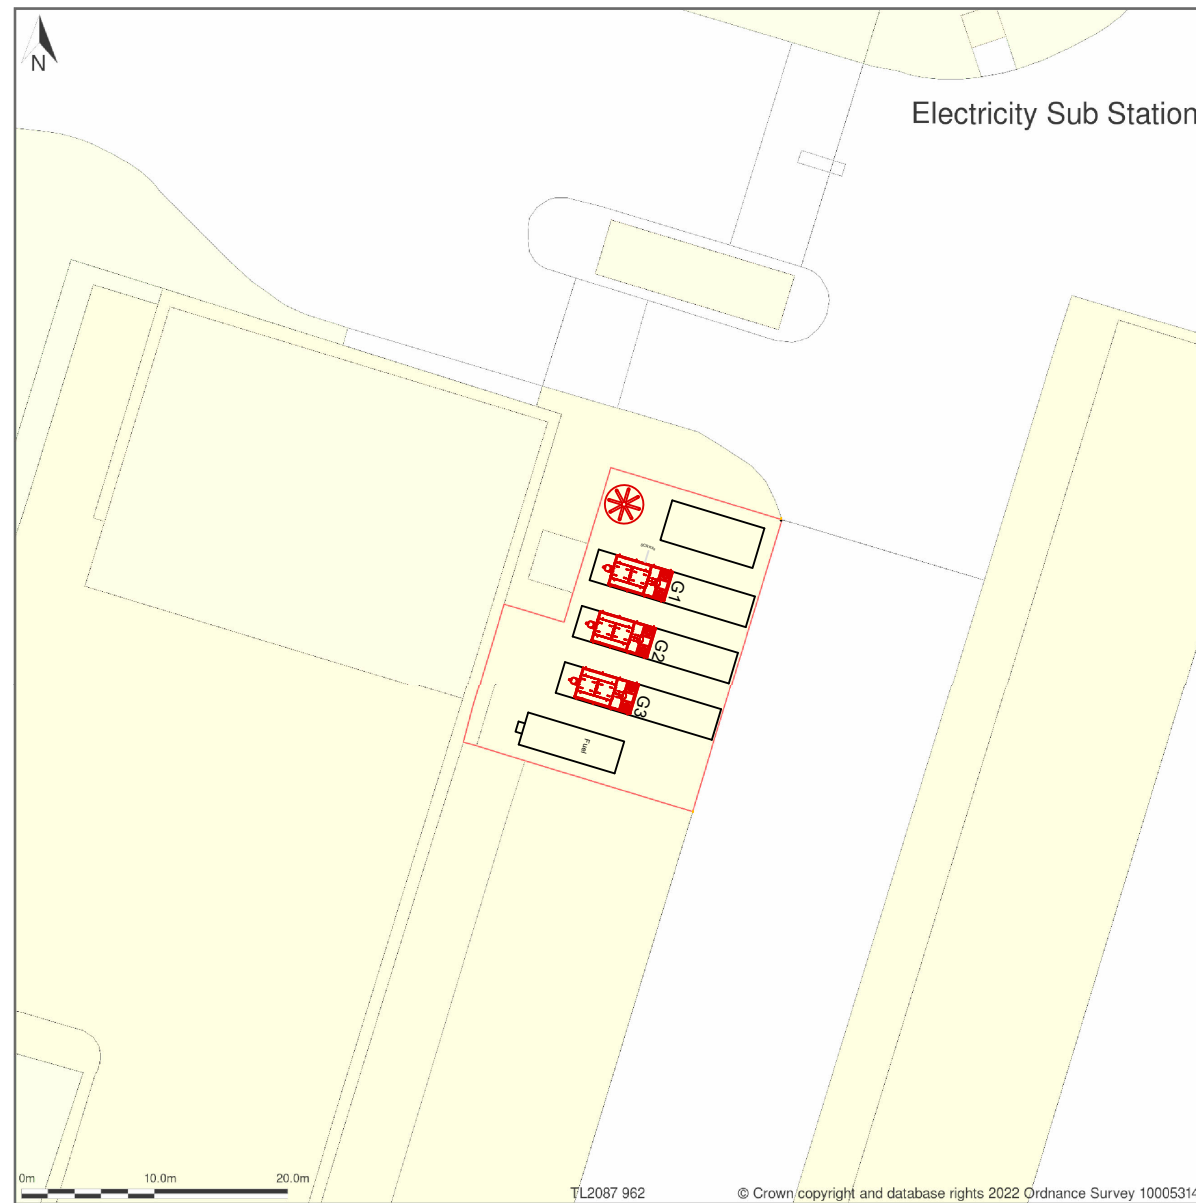

Hatfield SCR Project - 1 500 Site Layout

Block Plan shows area bounded by: 520833.87, 209575.55 520923.87, 209665.55 (at a scale of 1:500), OSGridRef: TL2087 962. The representation of a road, track or path is no evidence of a right of way. The representation of features as lines is no evidence of a property boundary.

Produced on 14th Feb 2022 from the Ordnance Survey National Geographic Database and incorporating surveyed revision available at this date. Reproduction in whole or part is prohibited without the prior permission of Ordnance Survey. © Crown copyright 2022. Supplied by <https://www.buyaplan.co.uk> digital mapping a licensed Ordnance Survey partner (100053143). Unique plan reference: #00707384-021787