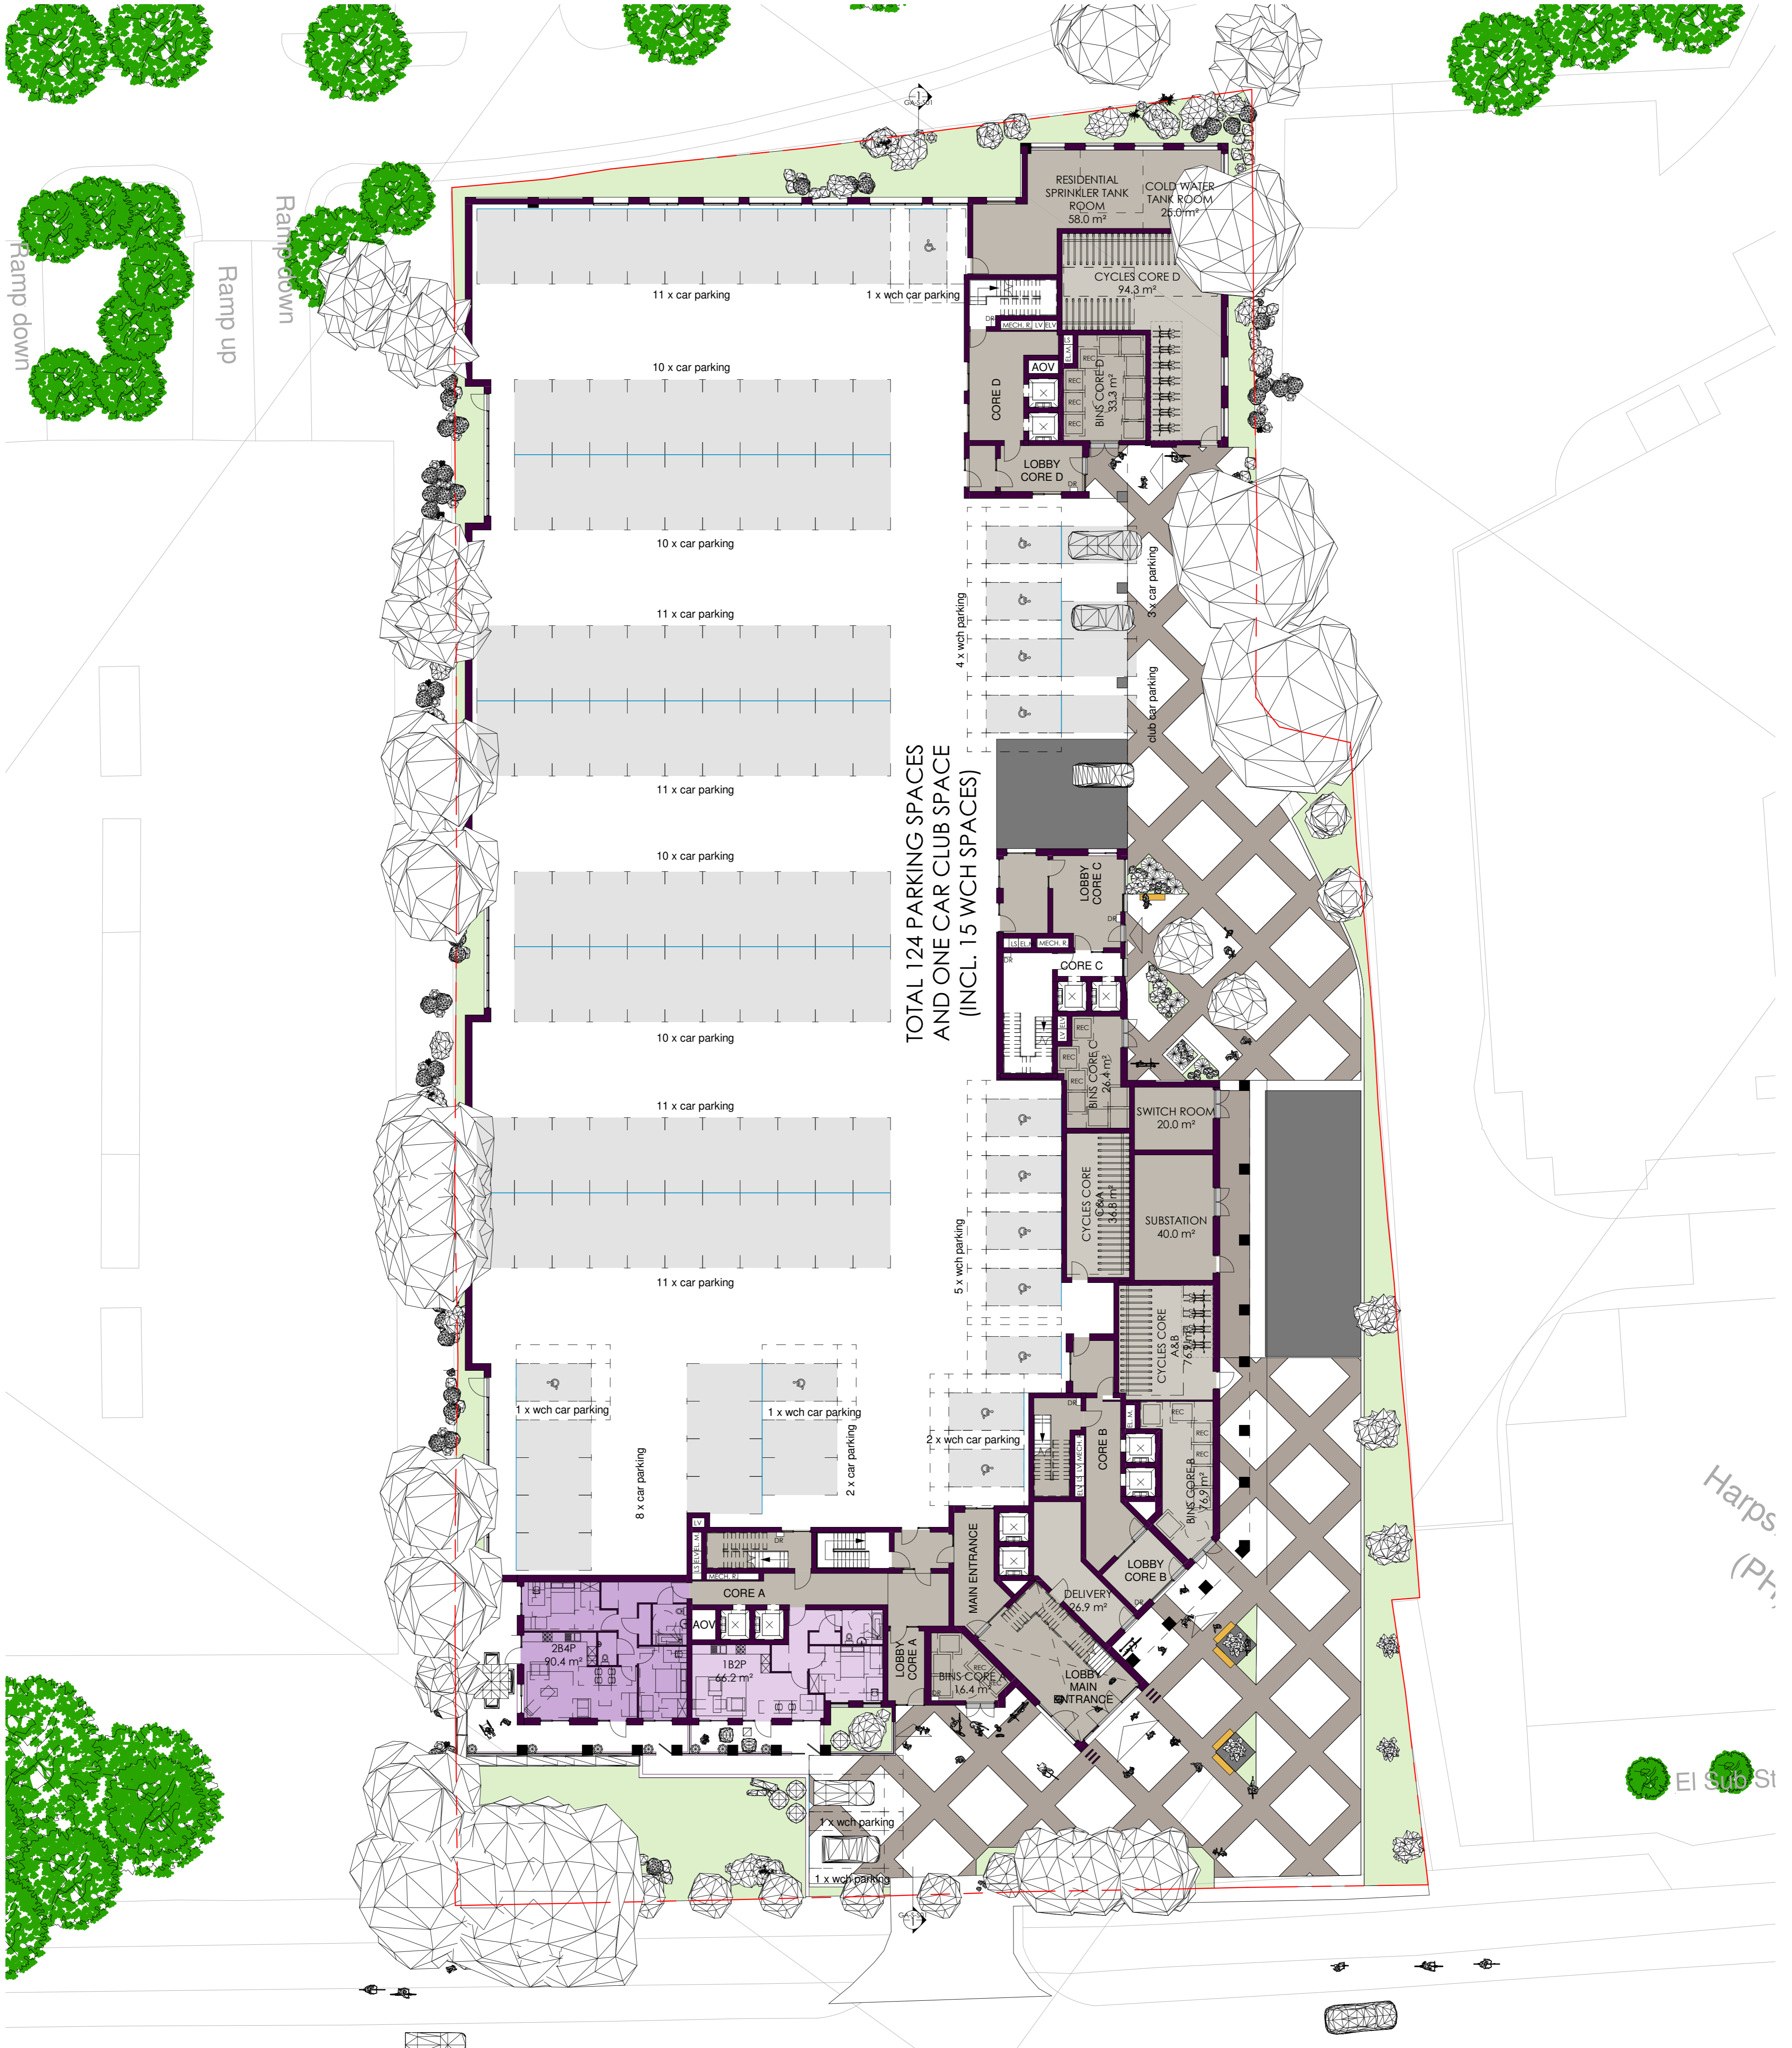

Dwelling Schedule - All		
Type	Plot Number	Dwelling Category
1B2P		RESIDENTIAL
1B2P: 60		
1B2P WCH		RESIDENTIAL
1B2P WCH: 3		
2B3P		RESIDENTIAL
2B3P: 18		
2B3P WCH		RESIDENTIAL
2B3P WCH: 8		
2B4P		RESIDENTIAL
2B4P: 22		
2B4P WCH		RESIDENTIAL
2B4P WCH: 4		
3B4P		RESIDENTIAL
3B4P: 10		
3B5P		RESIDENTIAL
3B5P: 20		
Grand total: 145		

Cycles Schedule Copy					
Block	Type	Description	Type Comments	Count	Level
148	Cycle Space Josta 2 Tier	Cycle Space Josta 2 Tier	CYCLE SPACES	148	L00
Grand total: 170				170	

Parking Schedule					
Block	Type	Description	Type Comments	Count	Level
109	Parking Space Standard	Parking Space Standard	PARKING SPACES	109	L00
Grand total: 125				125	

TOTAL 124 PARKING SPACES
 AND ONE CAR CLUB SPACE
 (INCL. 15 WCH SPACES)