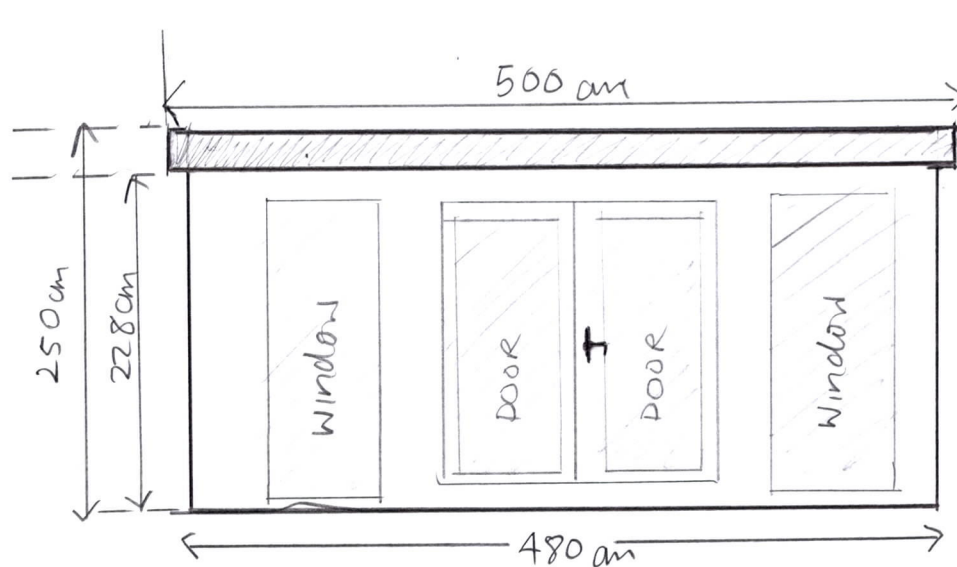

K. McALISTER

1cm : 50cm

16 FORDWICK RD, WGC

AL8 6EM

② FRONT ELEVATION

PENT ROOF MAX HEIGHT
FRONT 2.50 m
(250cm)

③ BACK ELEVATION

PENT ROOF MAX HEIGHT
BACK 230cm