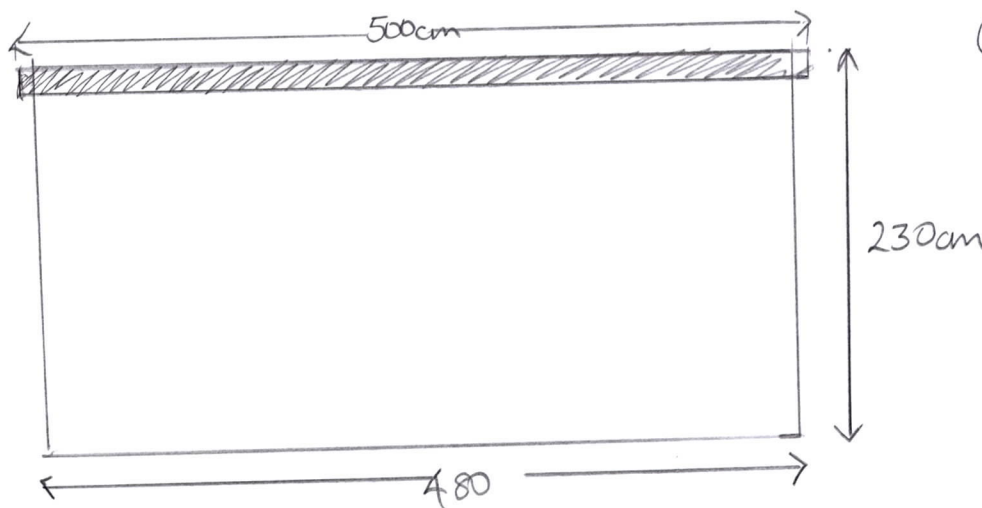

K. McALISTER

1cm : 50cm

16 FORDWICK RD, WGC

AL8 6EM

② FRONT ELEVATION

PENT ROOF MAX HEIGHT
FRONT 2.50 m
(250cm)

③ BACK ELEVATION

PENT ROOF MAX HEIGHT
BACK 230cm