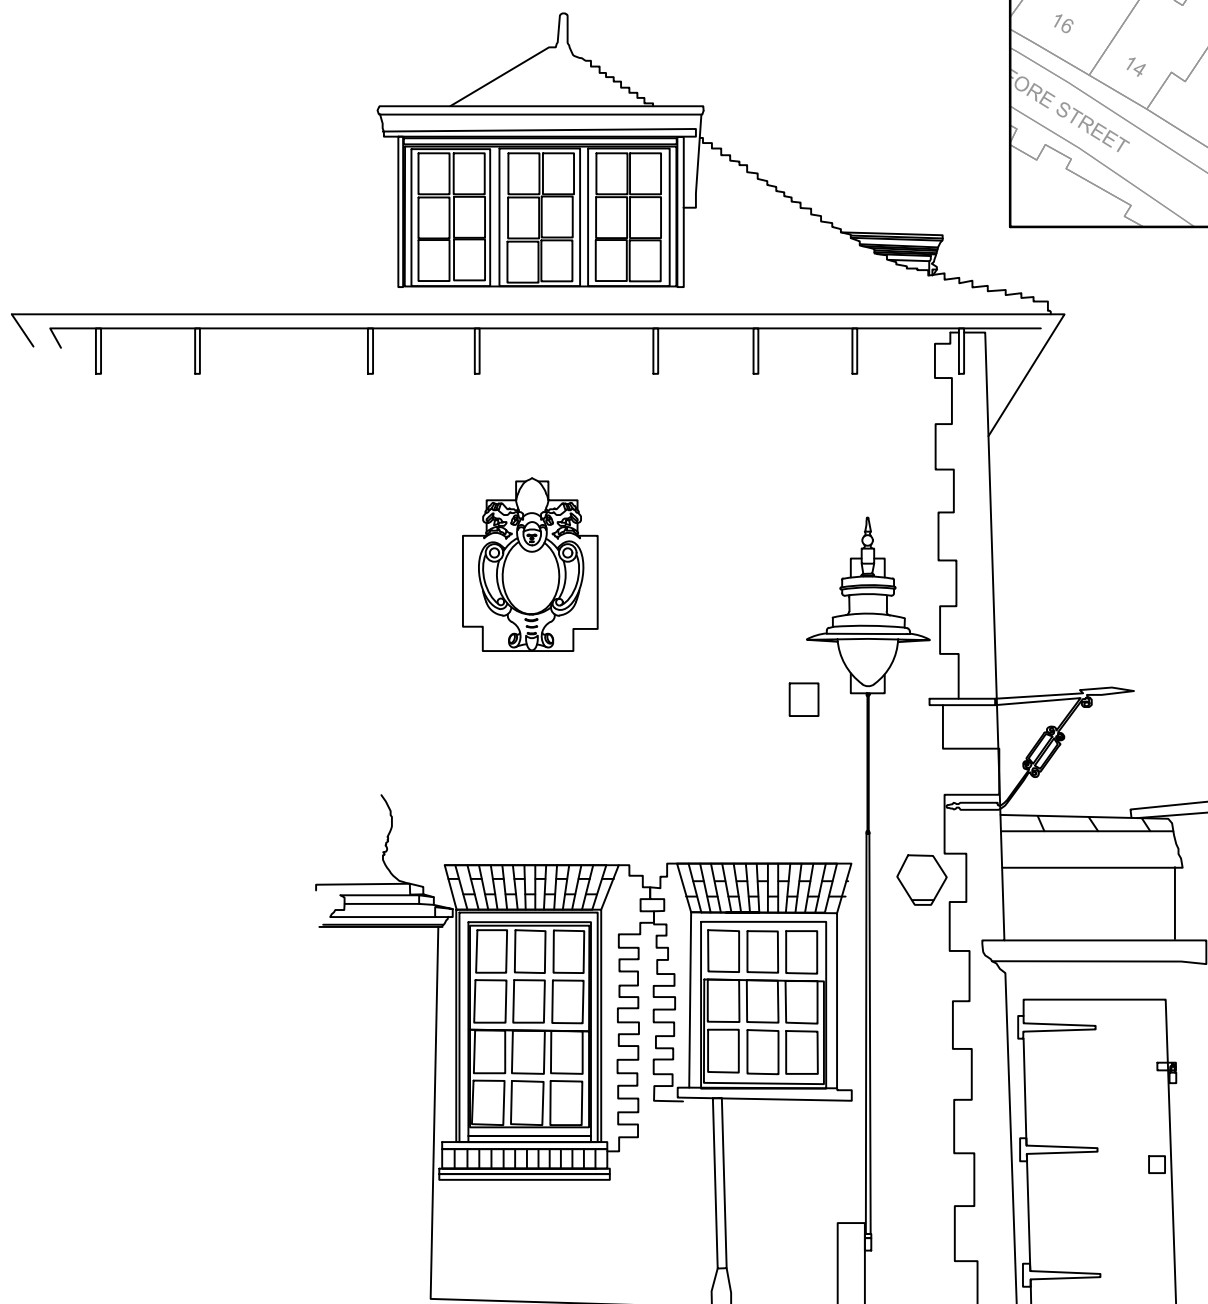

At Original Drawing Size This Line Measures 100mm

Original Drawing Size A3

Computer Z:\Hertfordshire Street Lighting\Drawn\Fore Street Old Hatfield front elevations.dwg
File No.

Notes

IWP No.					Drg. No.		Fore Street Hatfield 1300 01		Rev.		
					Project Title		Proposed Street Lighting Equipment				
					Drawing Title		12 Fore Street Hatfield				
Sht No.		1 of 1			Scales		NTS				
Initials		DOK		DOK		RC		SJR			
Date		26.8.21		26.8.21		26.8.21		26.8.21			

County Hall
Pegs Lane
Hertford
Hertfordshire
SG13 8DQ
Tel: 01992 555555
Fax: 01992 658038