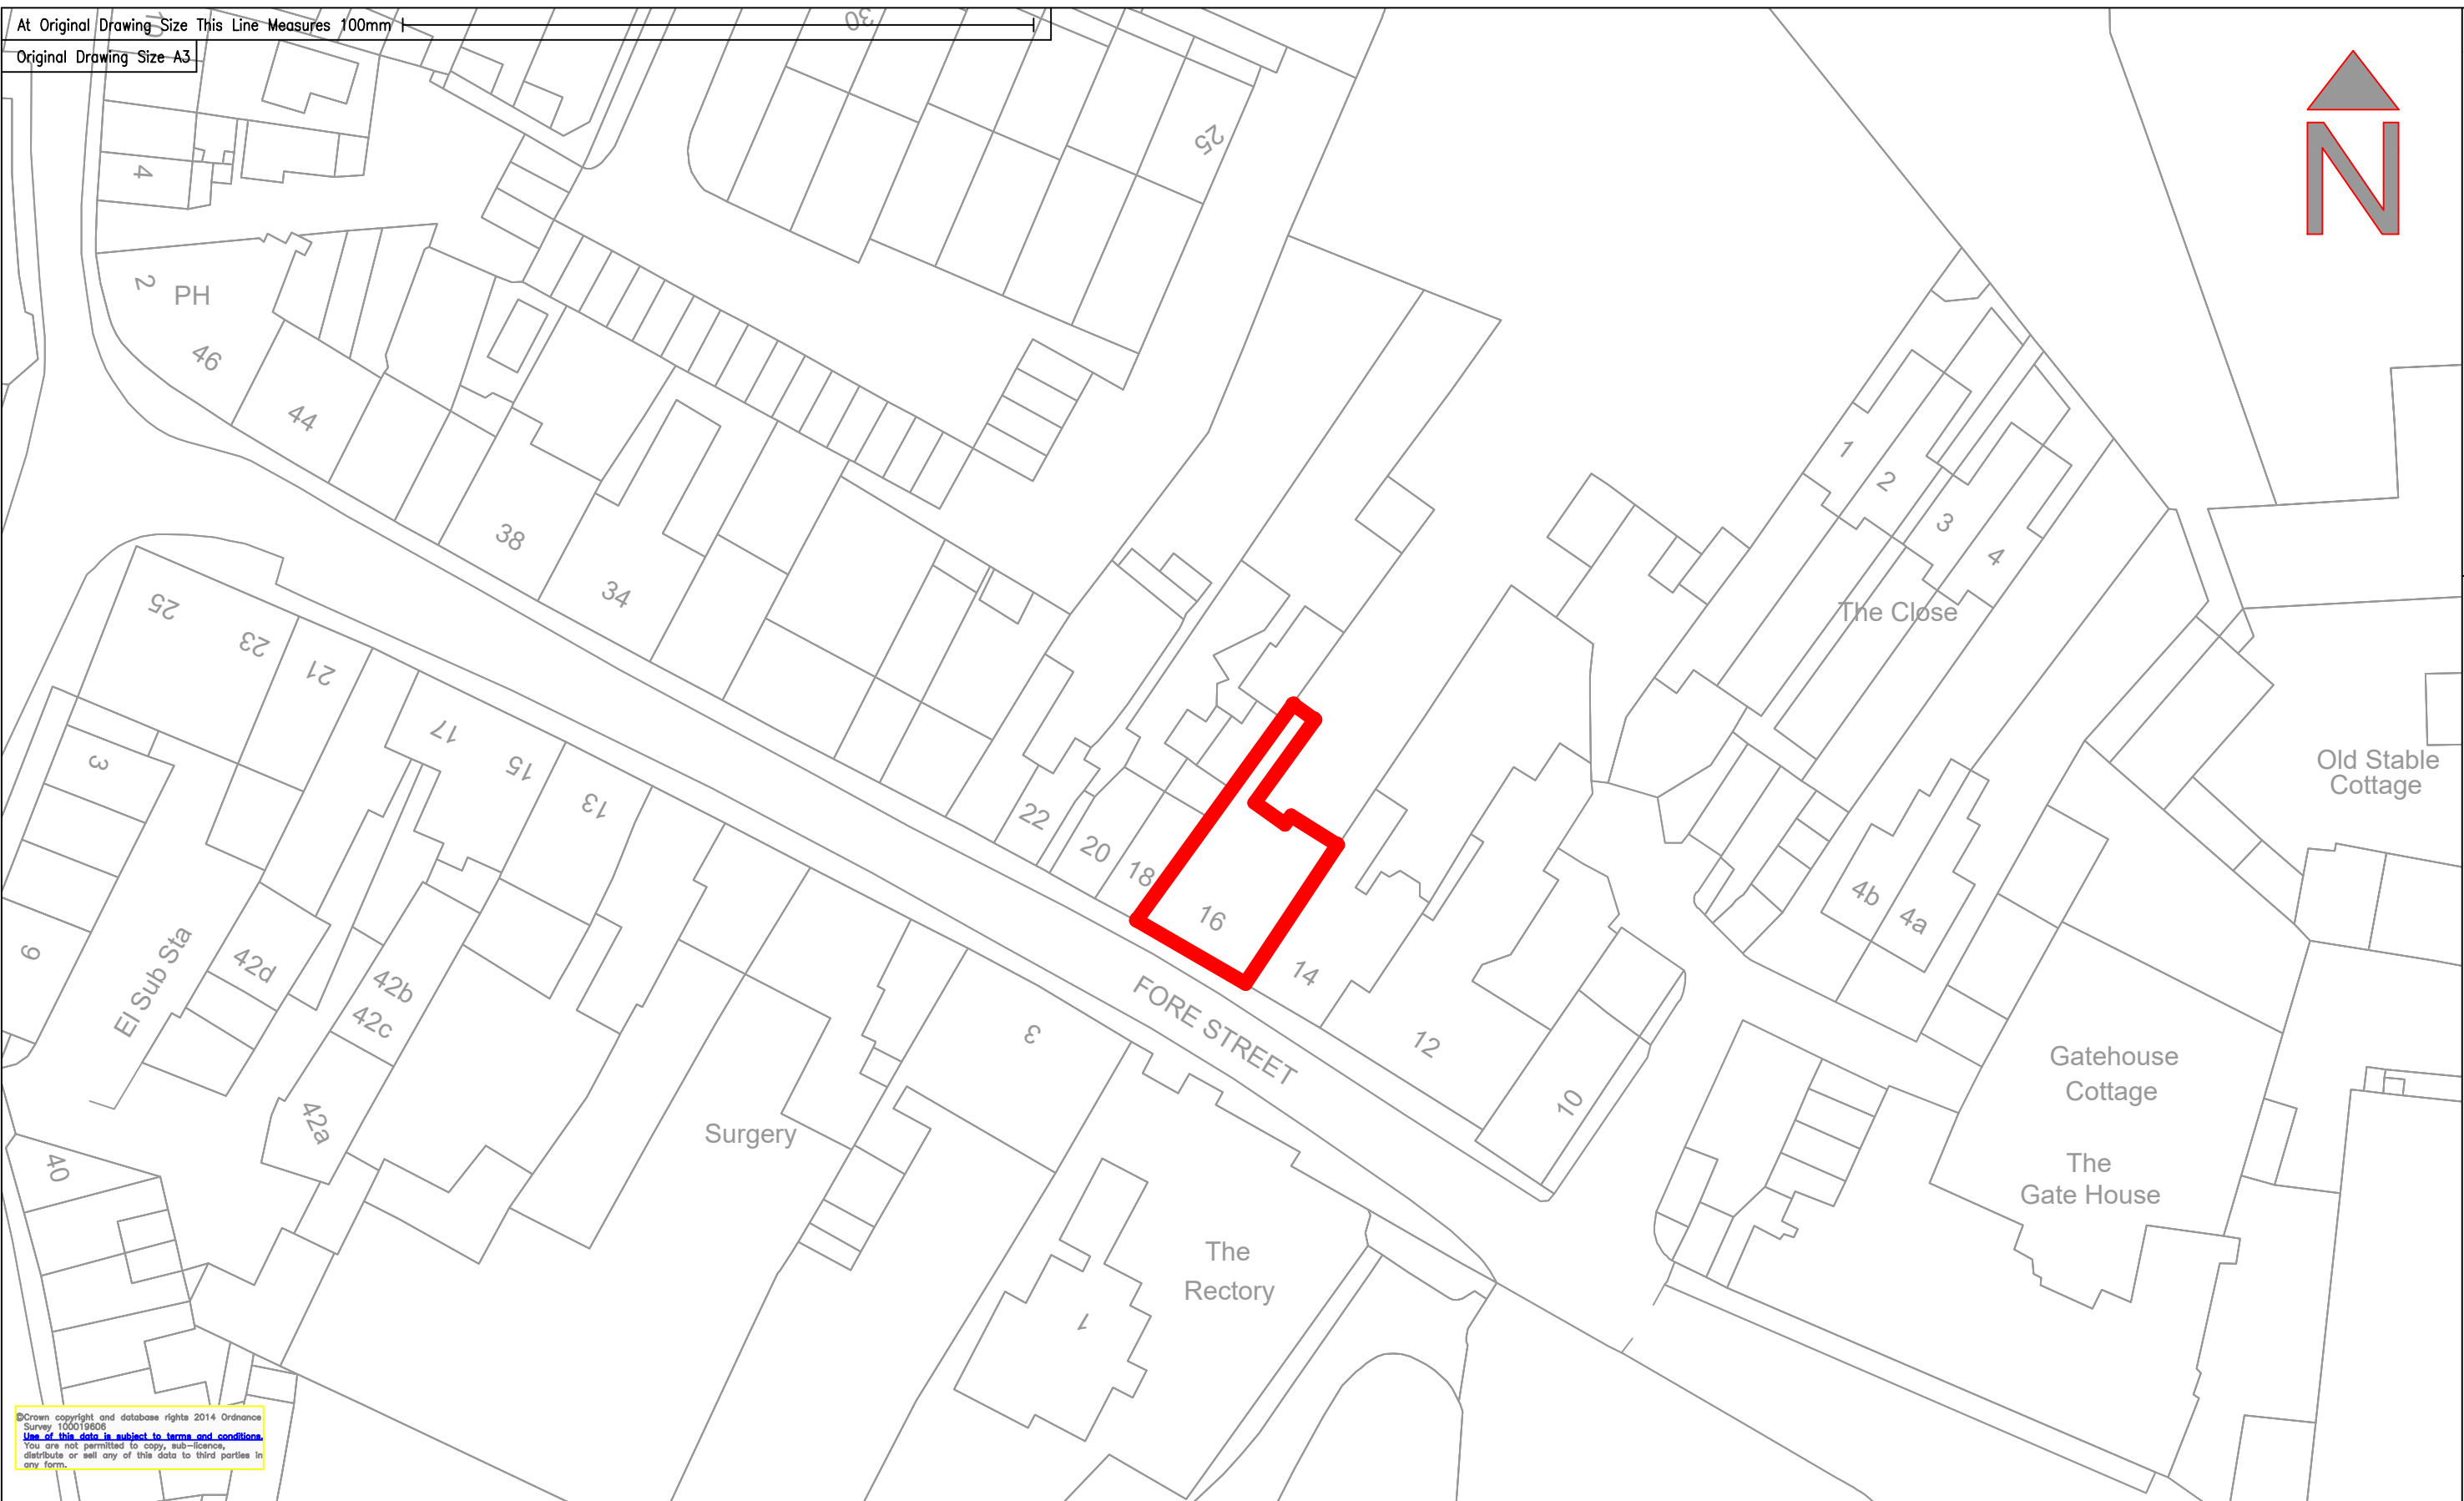

At Original Drawing Size This Line Measures 100mm
Original Drawing Size A3

Computer Z:\Hertfordshire Street Lighting_Docs\Fore Street On Hatfield\Fore Street On Hatfield final.dwg
File No.

Notes	IWP No.		Drg. No.		Rev.	
			Fore Street Hatfield 1300 04			
	Initials	Date	Project Title			
	DOK	01.9.21	Proposed Street Lighting Equipment Location Plan			
	DOK	01.9.21	Drawing Title			
Sht No.		1 of 1		16 Fore Street Hatfield		
Scales		1:500 @A3				

IWP No.		Drg. No.		Rev.	
		Fore Street Hatfield 1300 04			
Initials	Date	Project Title			
DOK	01.9.21	Proposed Street Lighting Equipment Location Plan			
DOK	01.9.21	Drawing Title			
Sht No.		1 of 1		16 Fore Street Hatfield	
Scales		1:500 @A3			

	County Hall Pegs Lane Hertford Hertfordshire SG13 8DQ Tel: 01992 555555 Fax: 01992 658038