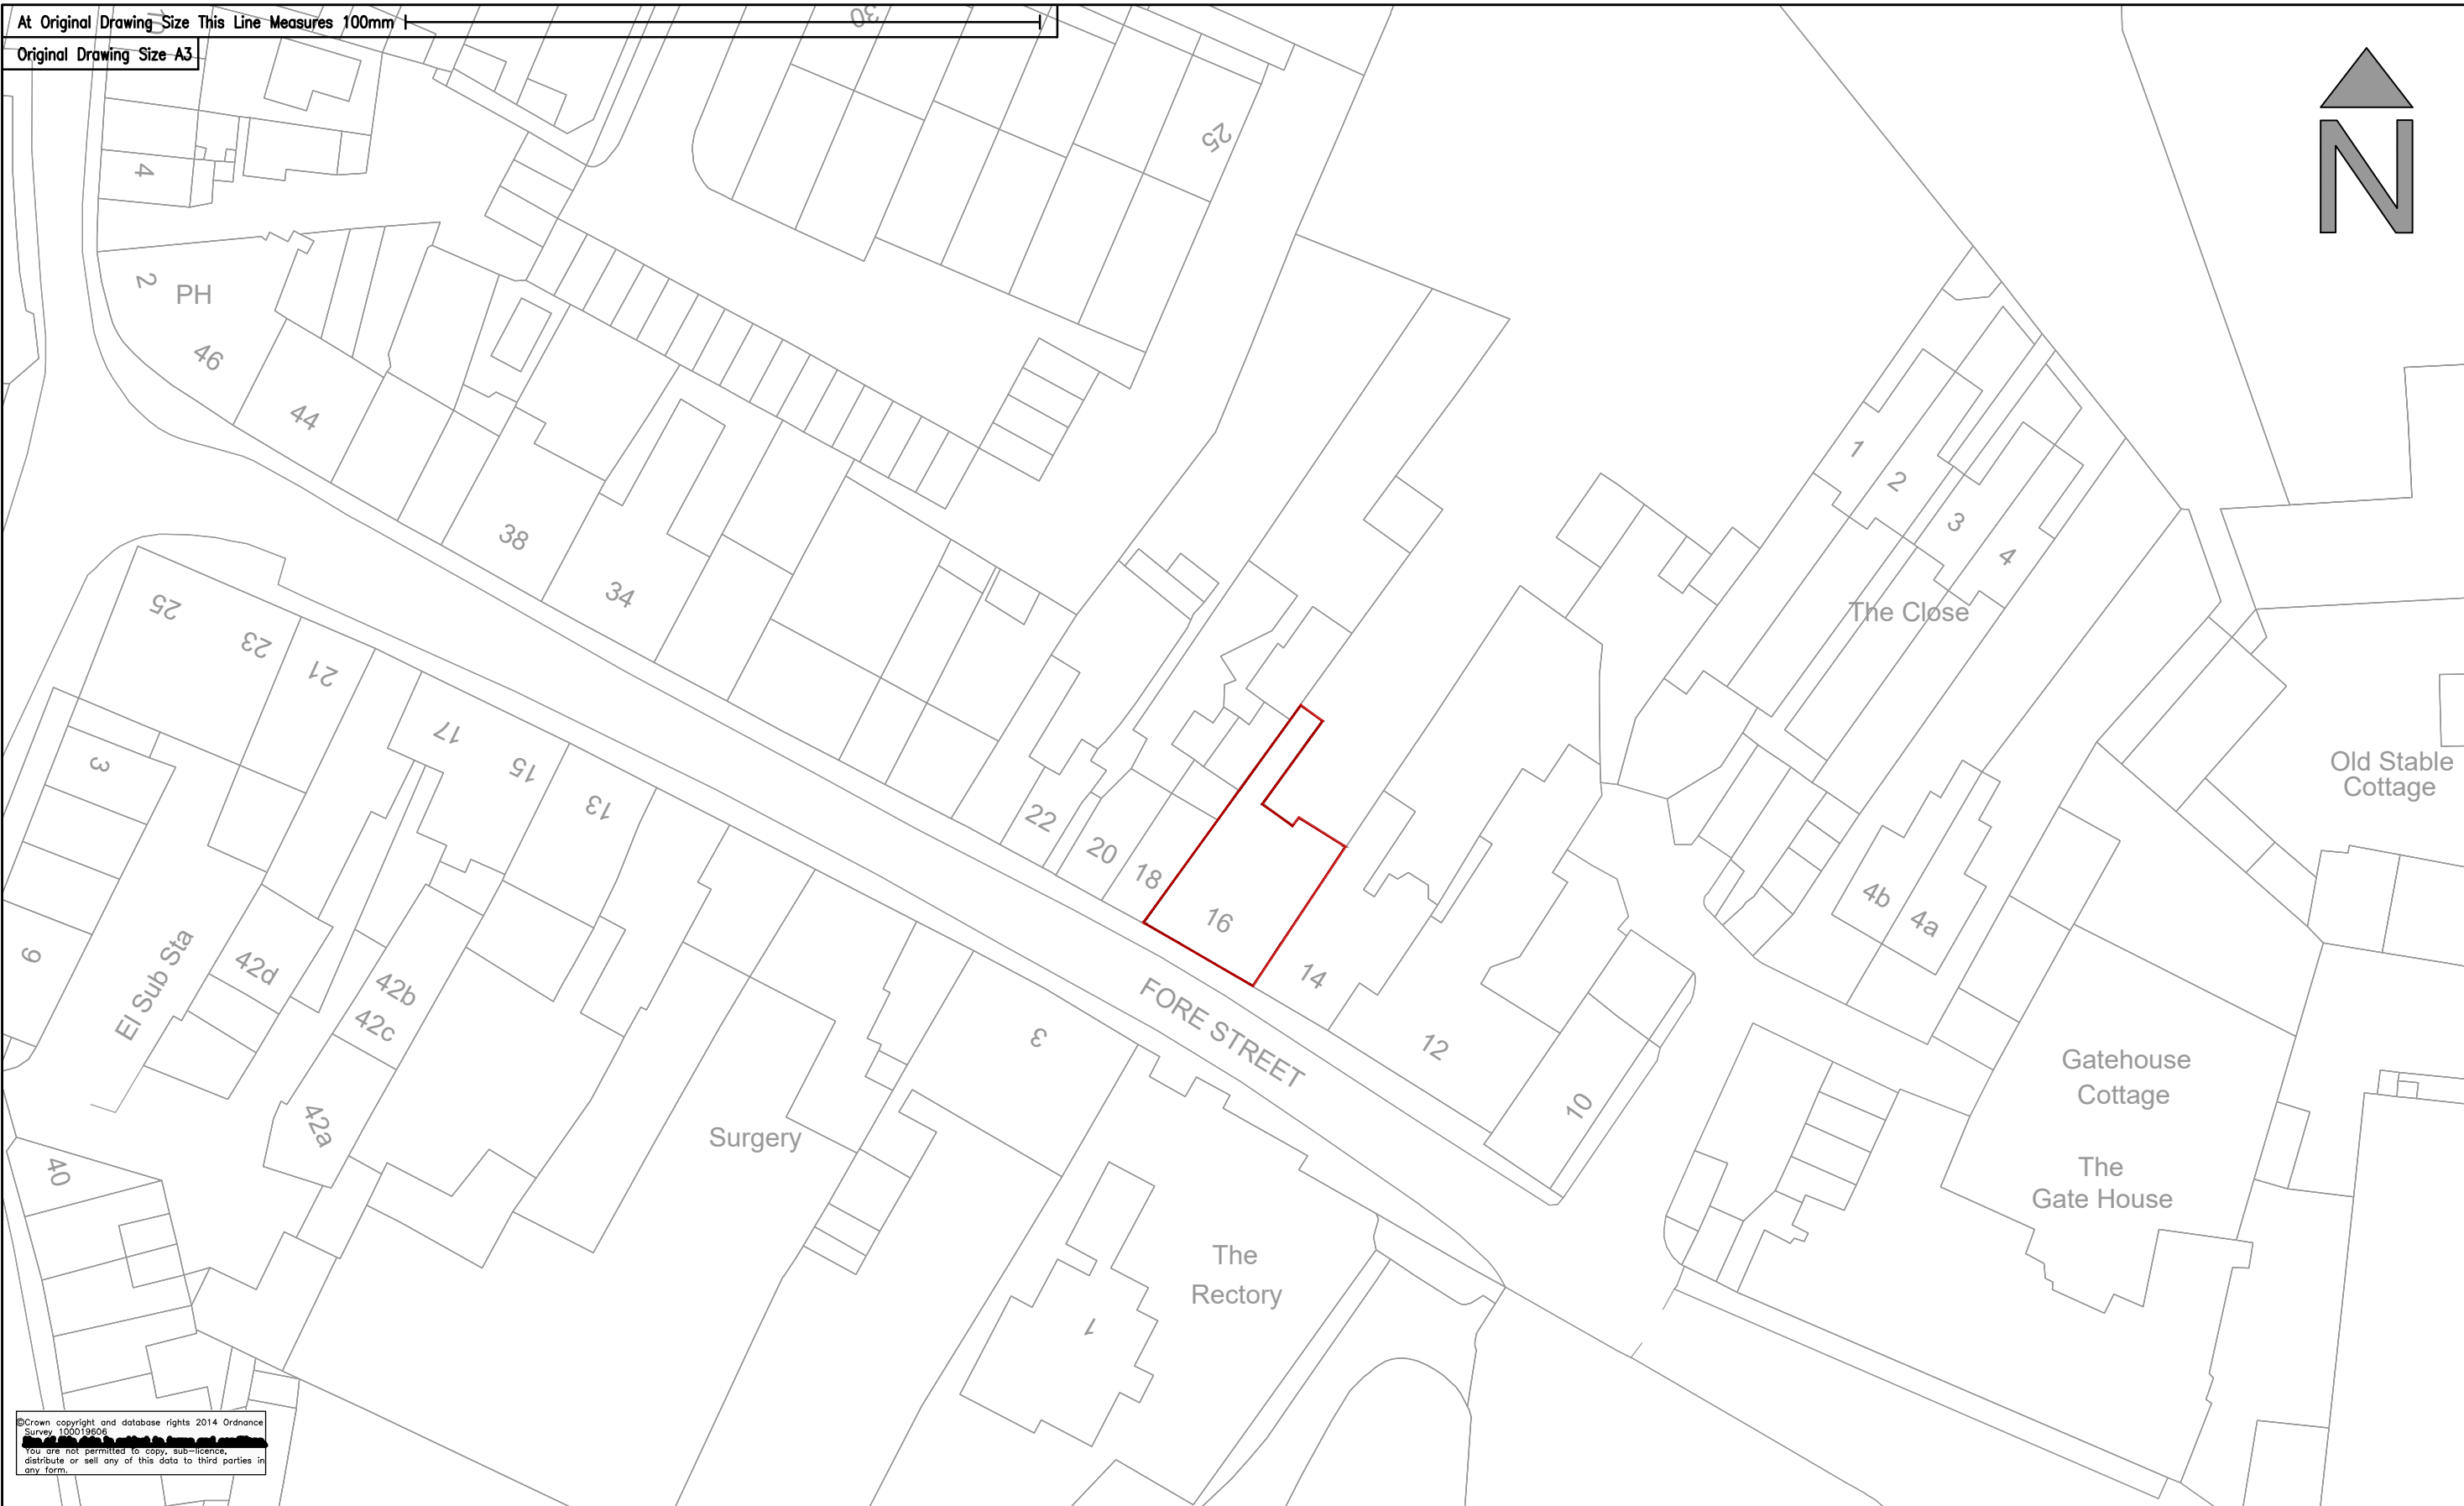

At Original Drawing Size This Line Measures 100mm

Original Drawing Size A3

Computer: Z:\Hertfordshire Street Lighting\_Docs\Fore Street Hatfield\Fore Street Hatfield final drawings.dwg  
File No.

©Crown copyright and database rights 2014 Ordnance Survey 100019606  
You are not permitted to copy, sub-licence, distribute or sell any of this data to third parties in any form.

**Notes**

IWP No.					Drg. No.		Fore Street Hatfield 1300 01		Rev.	
	CAD	Drawn	Checked	Approved	Project Title					
Initials	DOK	DOK	RC	SJR	Proposed Street Lighting Equipment Location Plan					
Date	01.9.21	01.9.21	01.9.21	01.9.21	Drawing Title					
Sht No.	1 of 1				16 Fore Street Hatfield					
Scales	1:500 @A3									