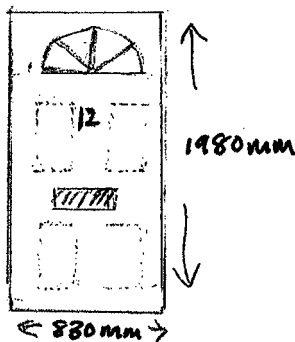

VICTORIA COXON

DOCUMENT 4

RE: 12; FORDWICH ROAD
WELWYN GARDEN CITY
HERTS AL8 6EY

- PROPOSED REPLACEMENT OF FRONT DOOR
- FRONT ELEVATION

WELWYN HATFIELD
PLANNING
- 3 APR 2014
No: _____

scale 1:100

FRONT ELEVATION

EXISTING

PROPOSED

scale
1:50

wood
painted grey

wood
painted grey/green

- Both doors measure 830mm x 1980mm