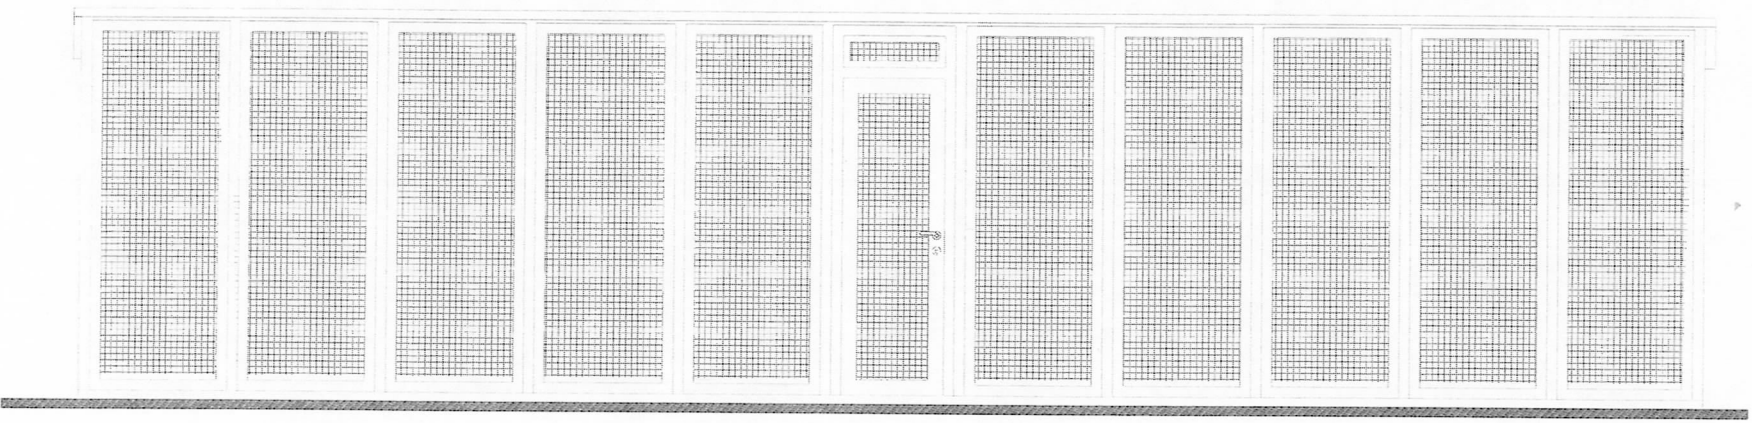

# Front Elevation

Wall Thickness = 70mm

Scale = 1:50

These plans are made to Longcroft Luxury Cat Hotels Specification, 2011

© Copyright PPL

1:50 Scale

PLANNING  
DEPARTMENT

09 JAN 2014