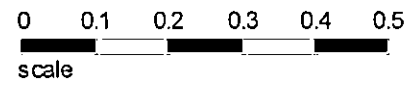

typical armco detail 1:10

typical chain link detail 1:20

2013/0710