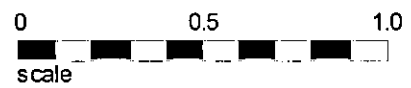

typical armco detail 1:10

typical chain link detail 1:20

2013/0710