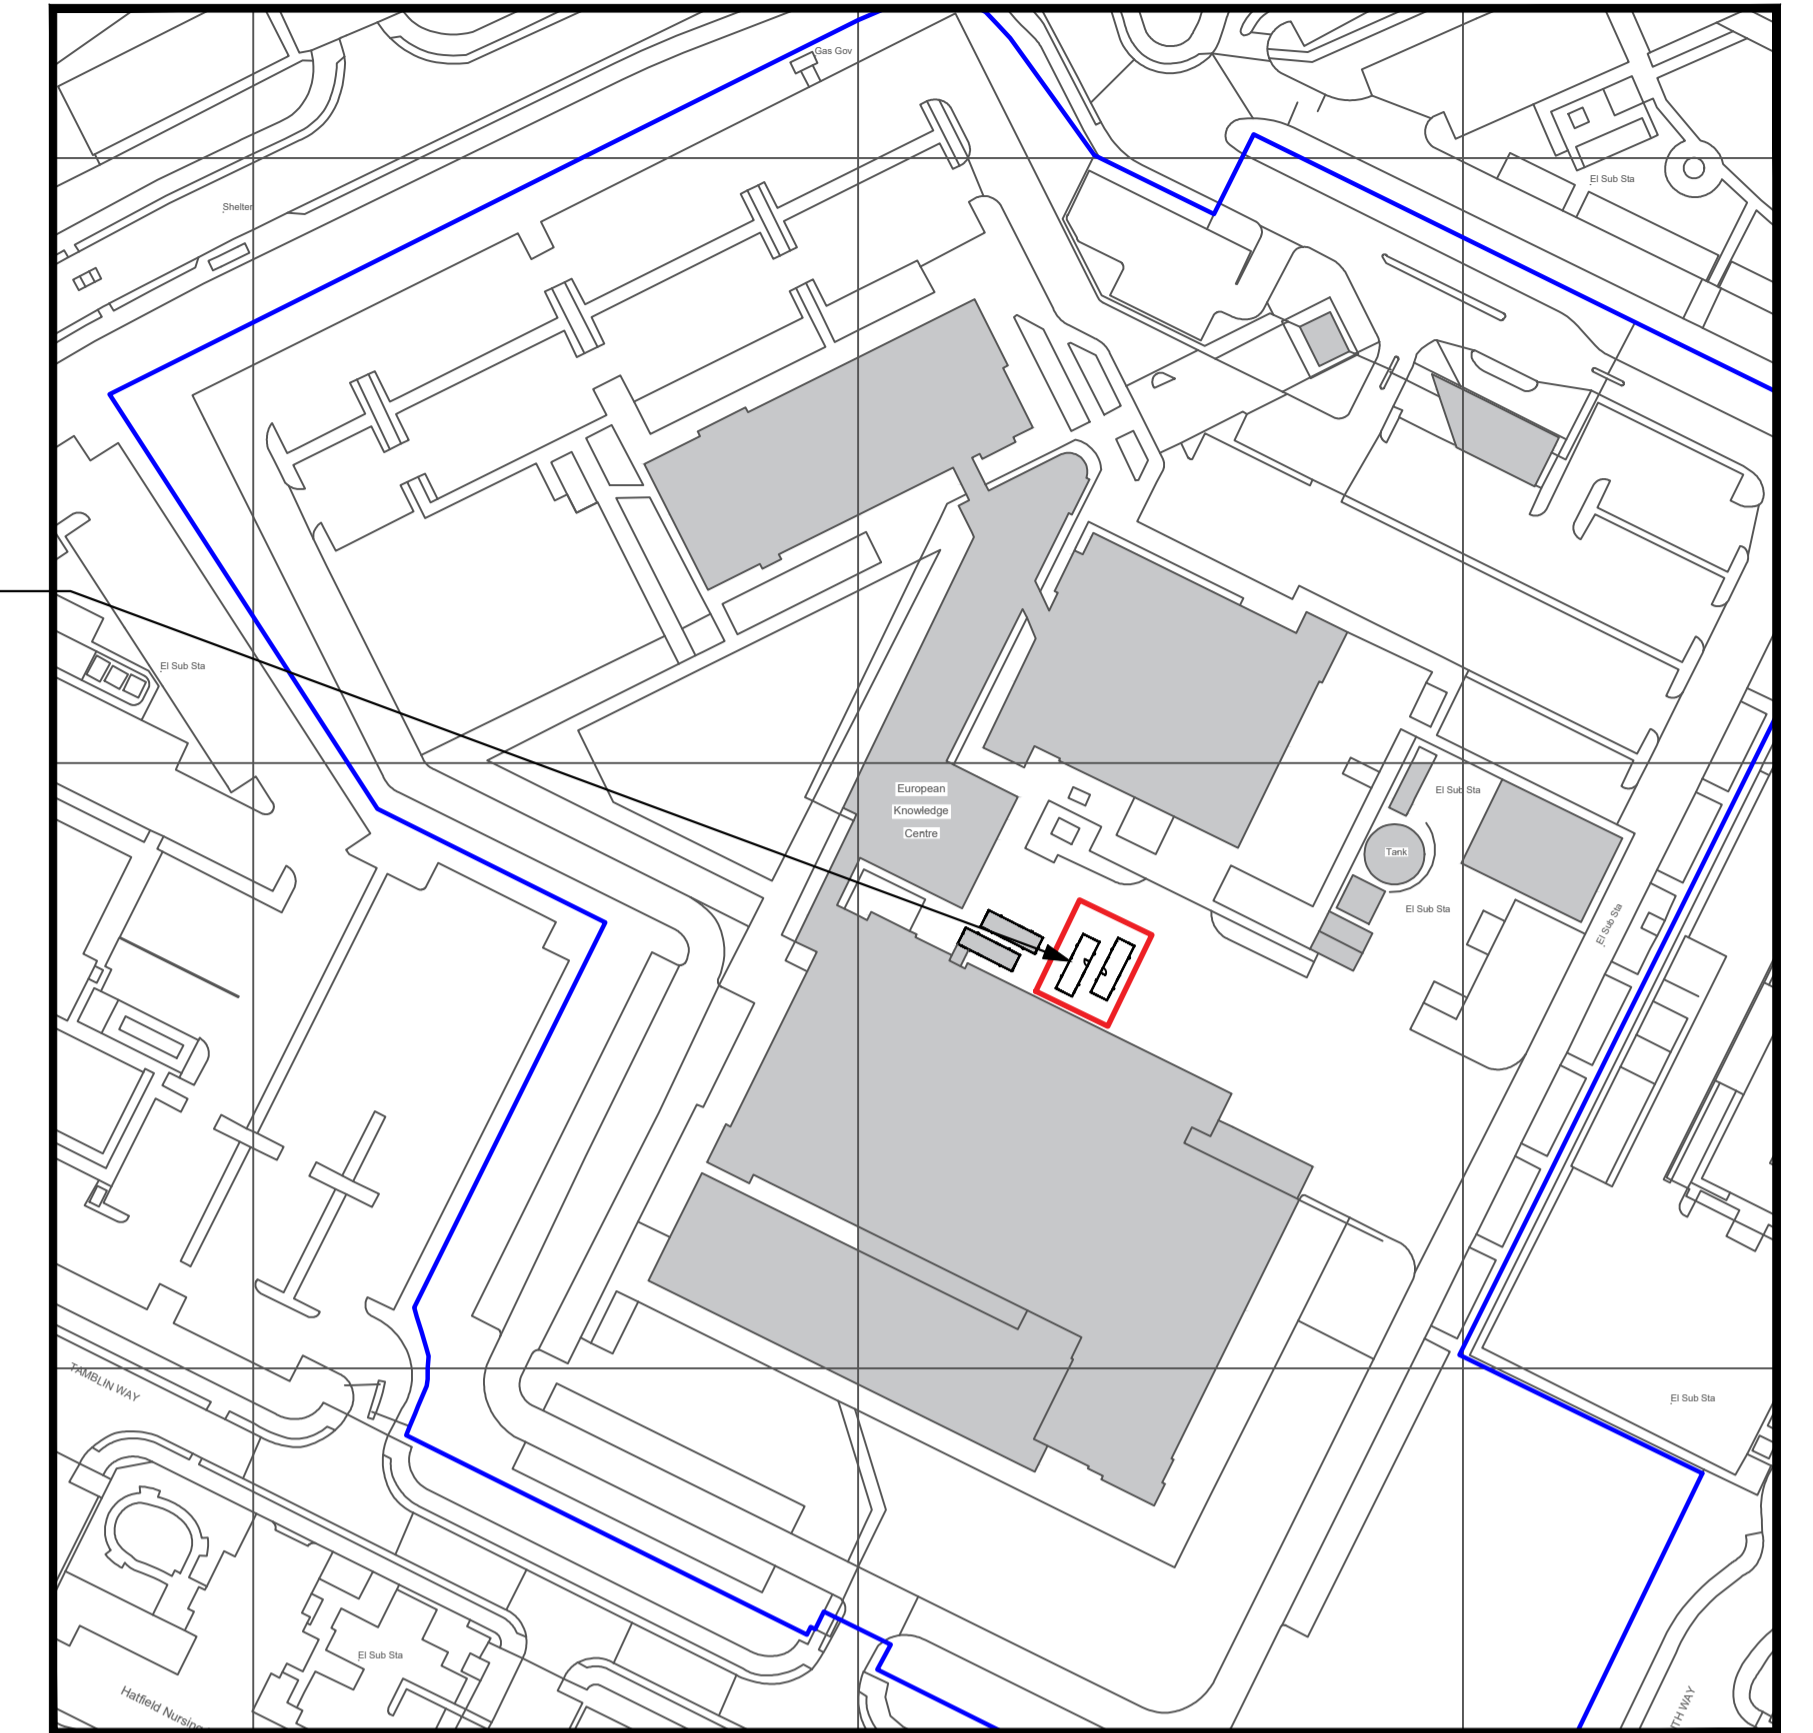

Proposed location 2  
Portakabin Buildings

LOCATION PLAN  
scale 1:1250

©Crown Copyright and database rights 2020 OS Licence no. 100041041

BLOCK PLAN  
scale 1:200

<b>Portakabin</b>
<b>Existing Location &amp; Block Plan</b>
<b>Eisai Ltd</b> at Mosquito Way, Hatfield, AL10 9SN
Date: 02.01.2023
Scale : 1:200 & 1:1250 @ A1
Drawing Number 01KT