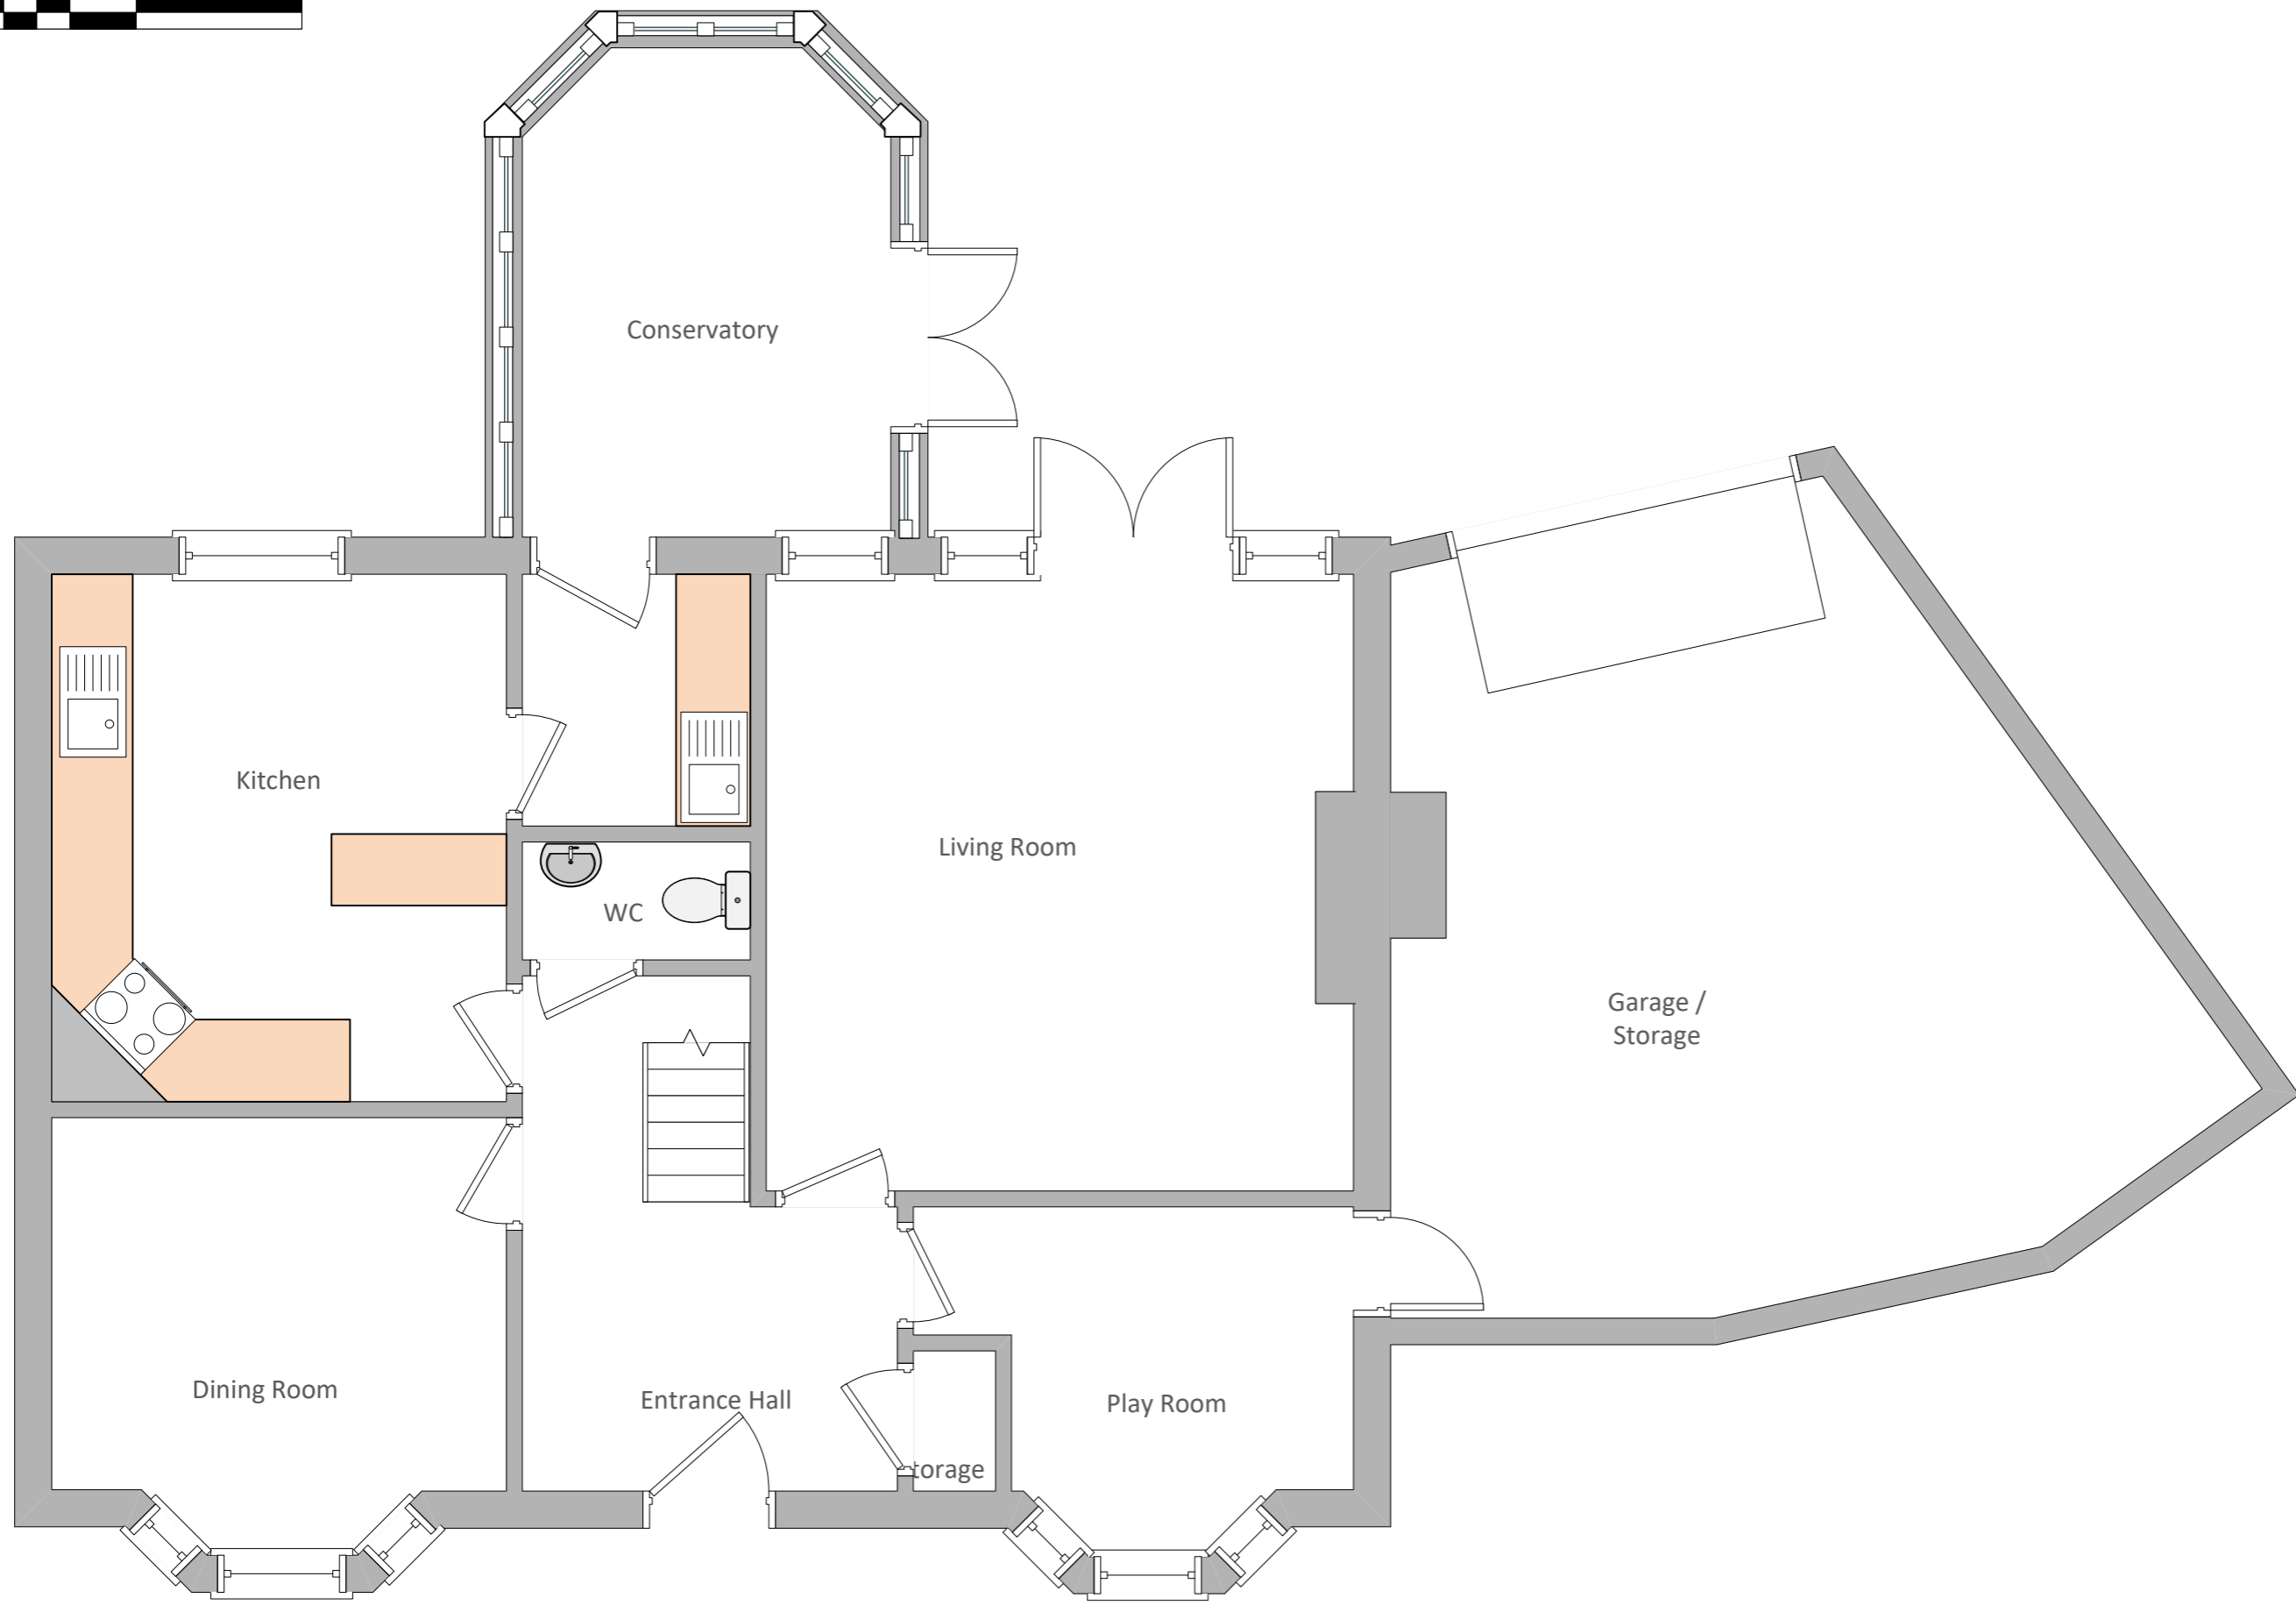

BCS

The Garden Studio
13 Creswick Road
London W3 9HG

www.effectia.co.uk

178 Dragon Road,
Hatfield
AL10 9NZ

Project No.	SC/421
Scale	1:50 @ A3
Drawn by	SAC
Checked	

Revision	Description

Drawing Title

Existing Ground Floor
Plan

Drawing No.

E103