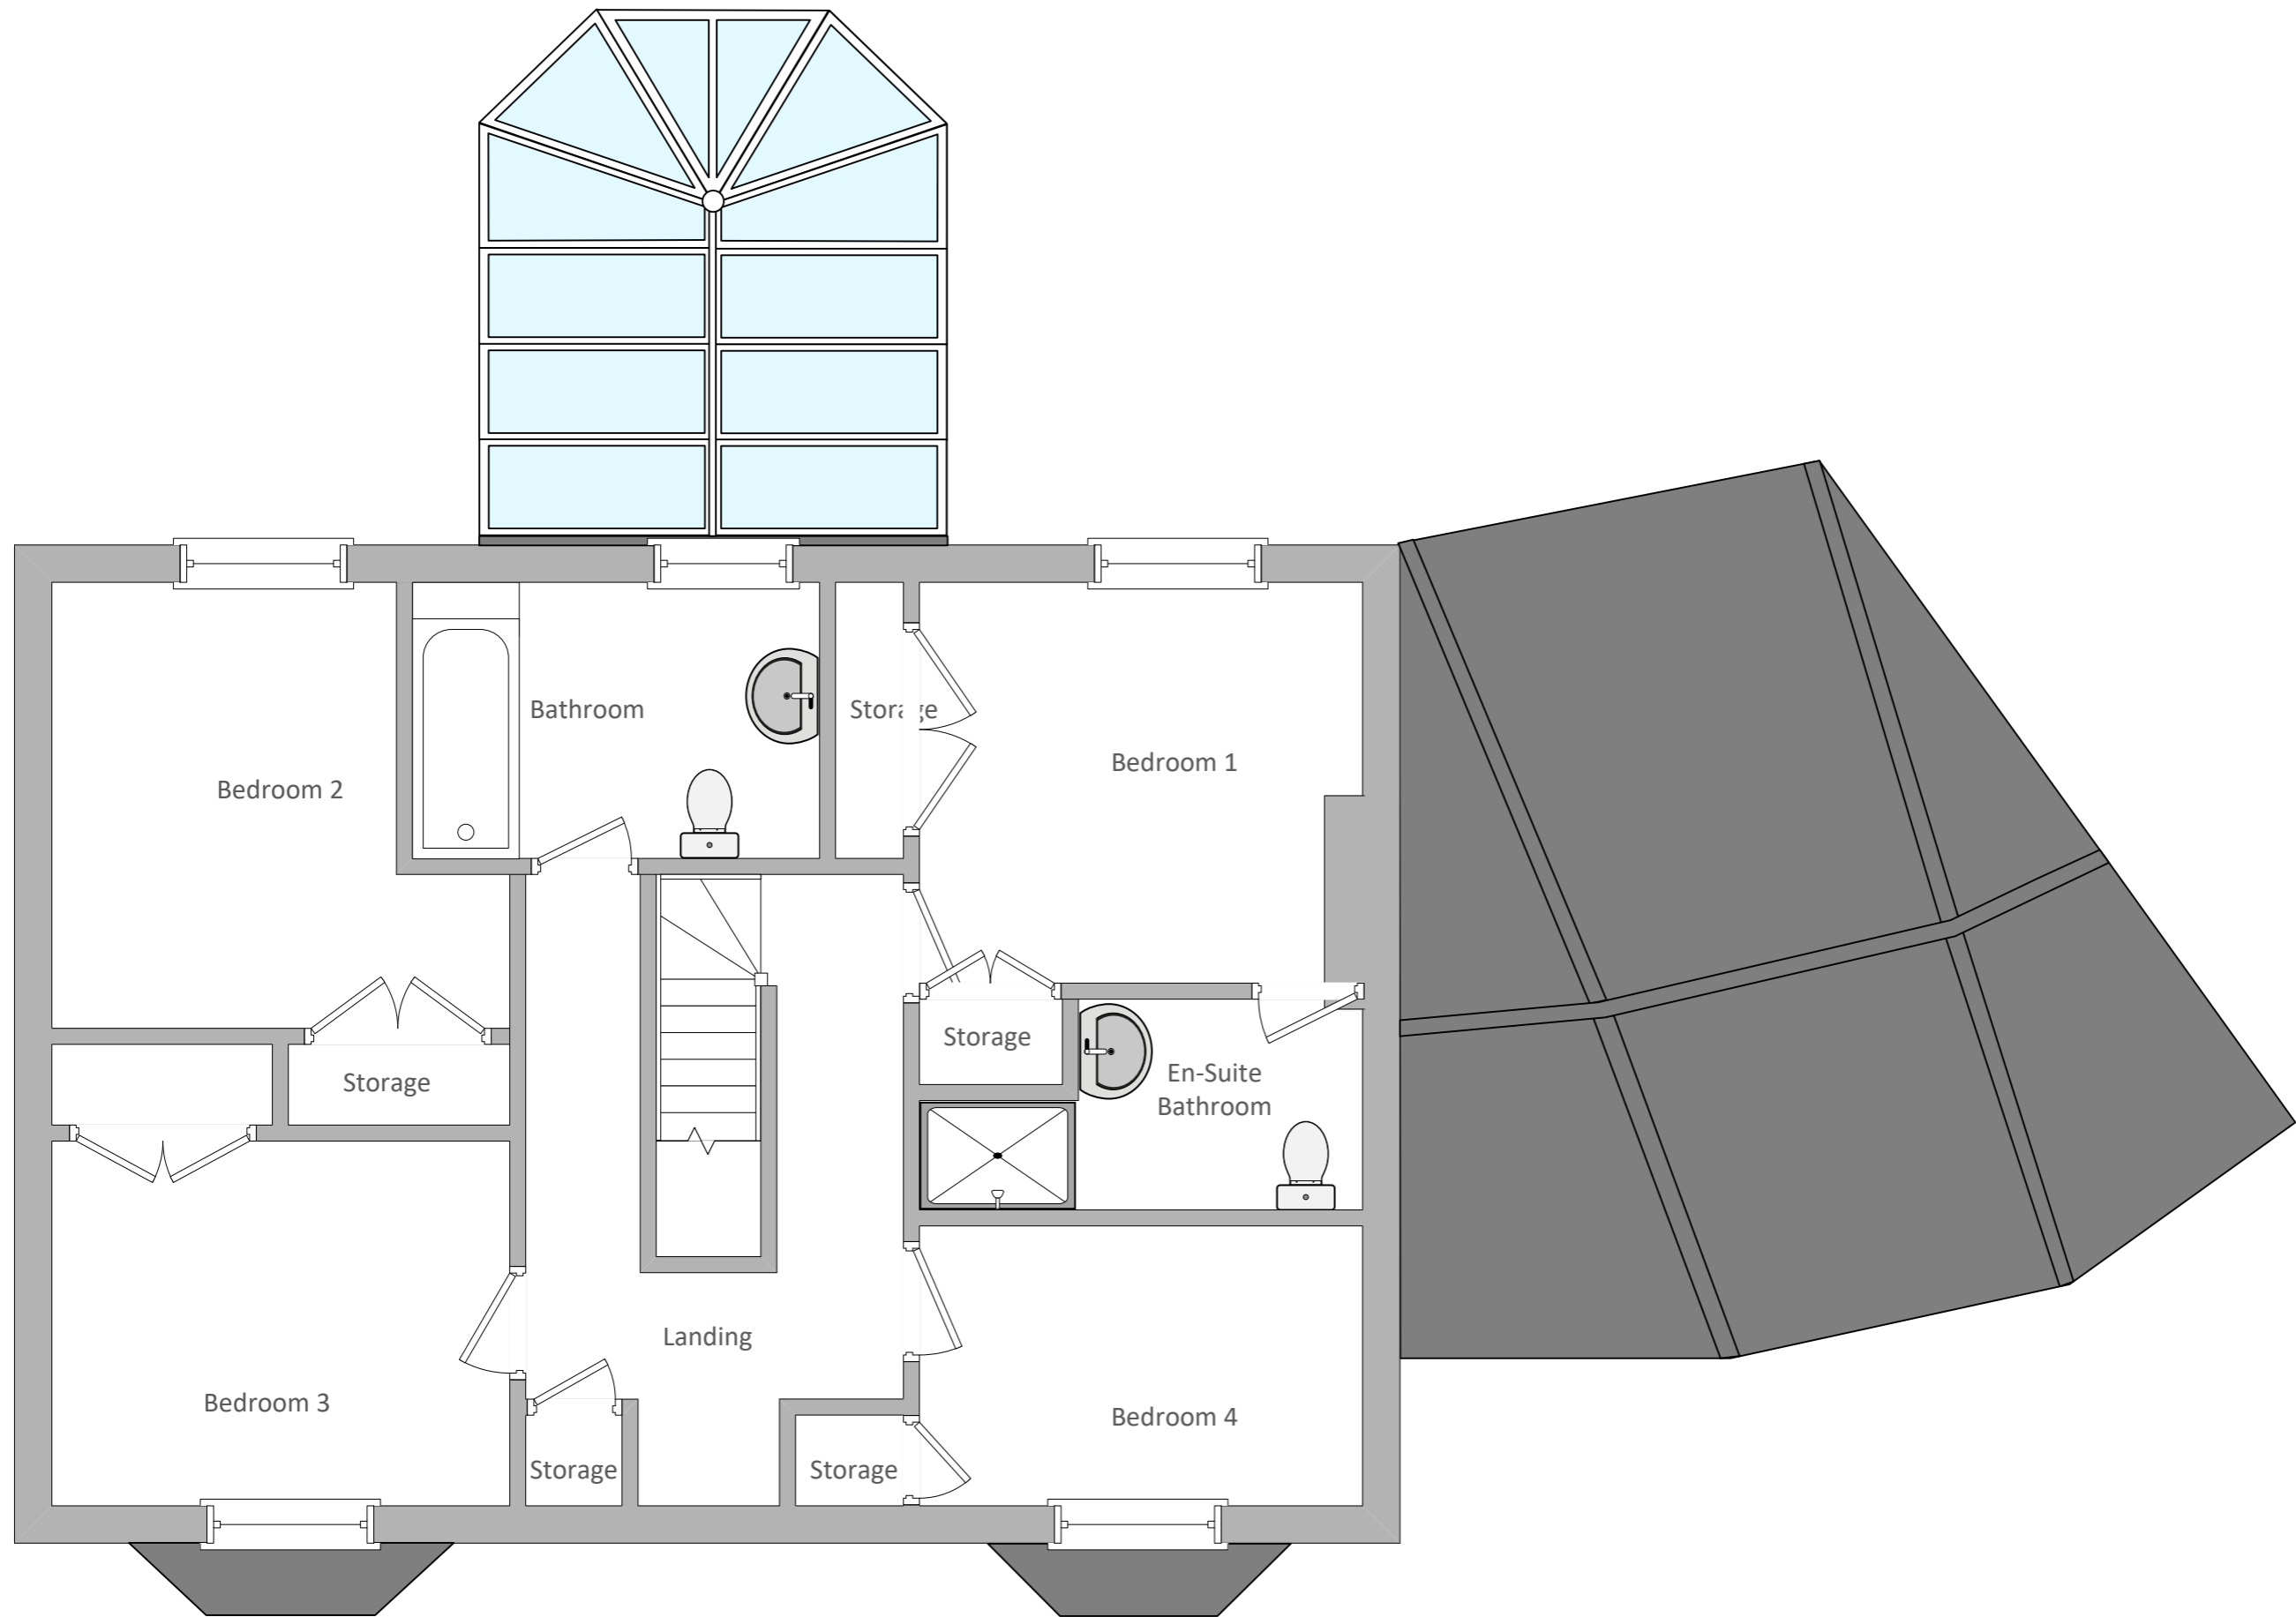

BCS

The Garden Studio  
13 Creswick Road  
London W3 9HG

[www.effectia.co.uk](http://www.effectia.co.uk)

178 Dragon Road,  
Hatfield  
AL10 9NZ

Project No.	SC/421
Scale	1:50 @ A3
Drawn by	SAC
Checked	

Revision	Description

Drawing Title

Existing First Floor Plan

Drawing No.