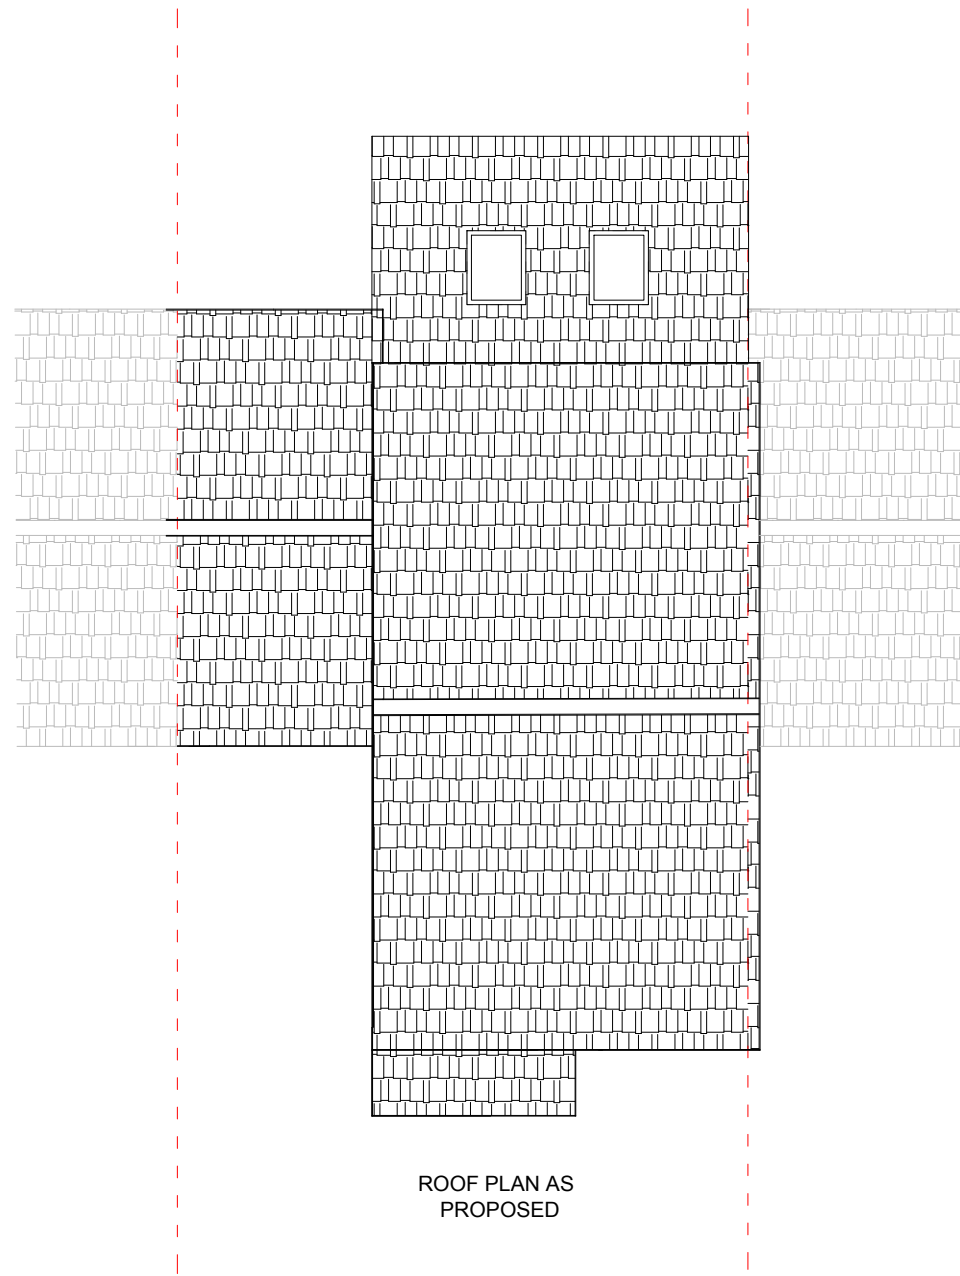

ROOF PLAN AS  
EXISTING

ROOF PLAN AS  
PROPOSED

MM PLANNING & DRAWING  
892 LONDON ROAD, CR7 7PB  
EMAIL INFO@MMLOFTCONVERSIONS.CO.UK  
CONTACT 02086840333

Scale 1:100 @ A3

Project  
47 MULBERRY MEAD, HATFILED  
AL10 9EH

Client YASHA MOGHADAM

Drawing: Existing and Proposed Roof Plans

Number: 2020/001/02

Date: OCTOBER 2020