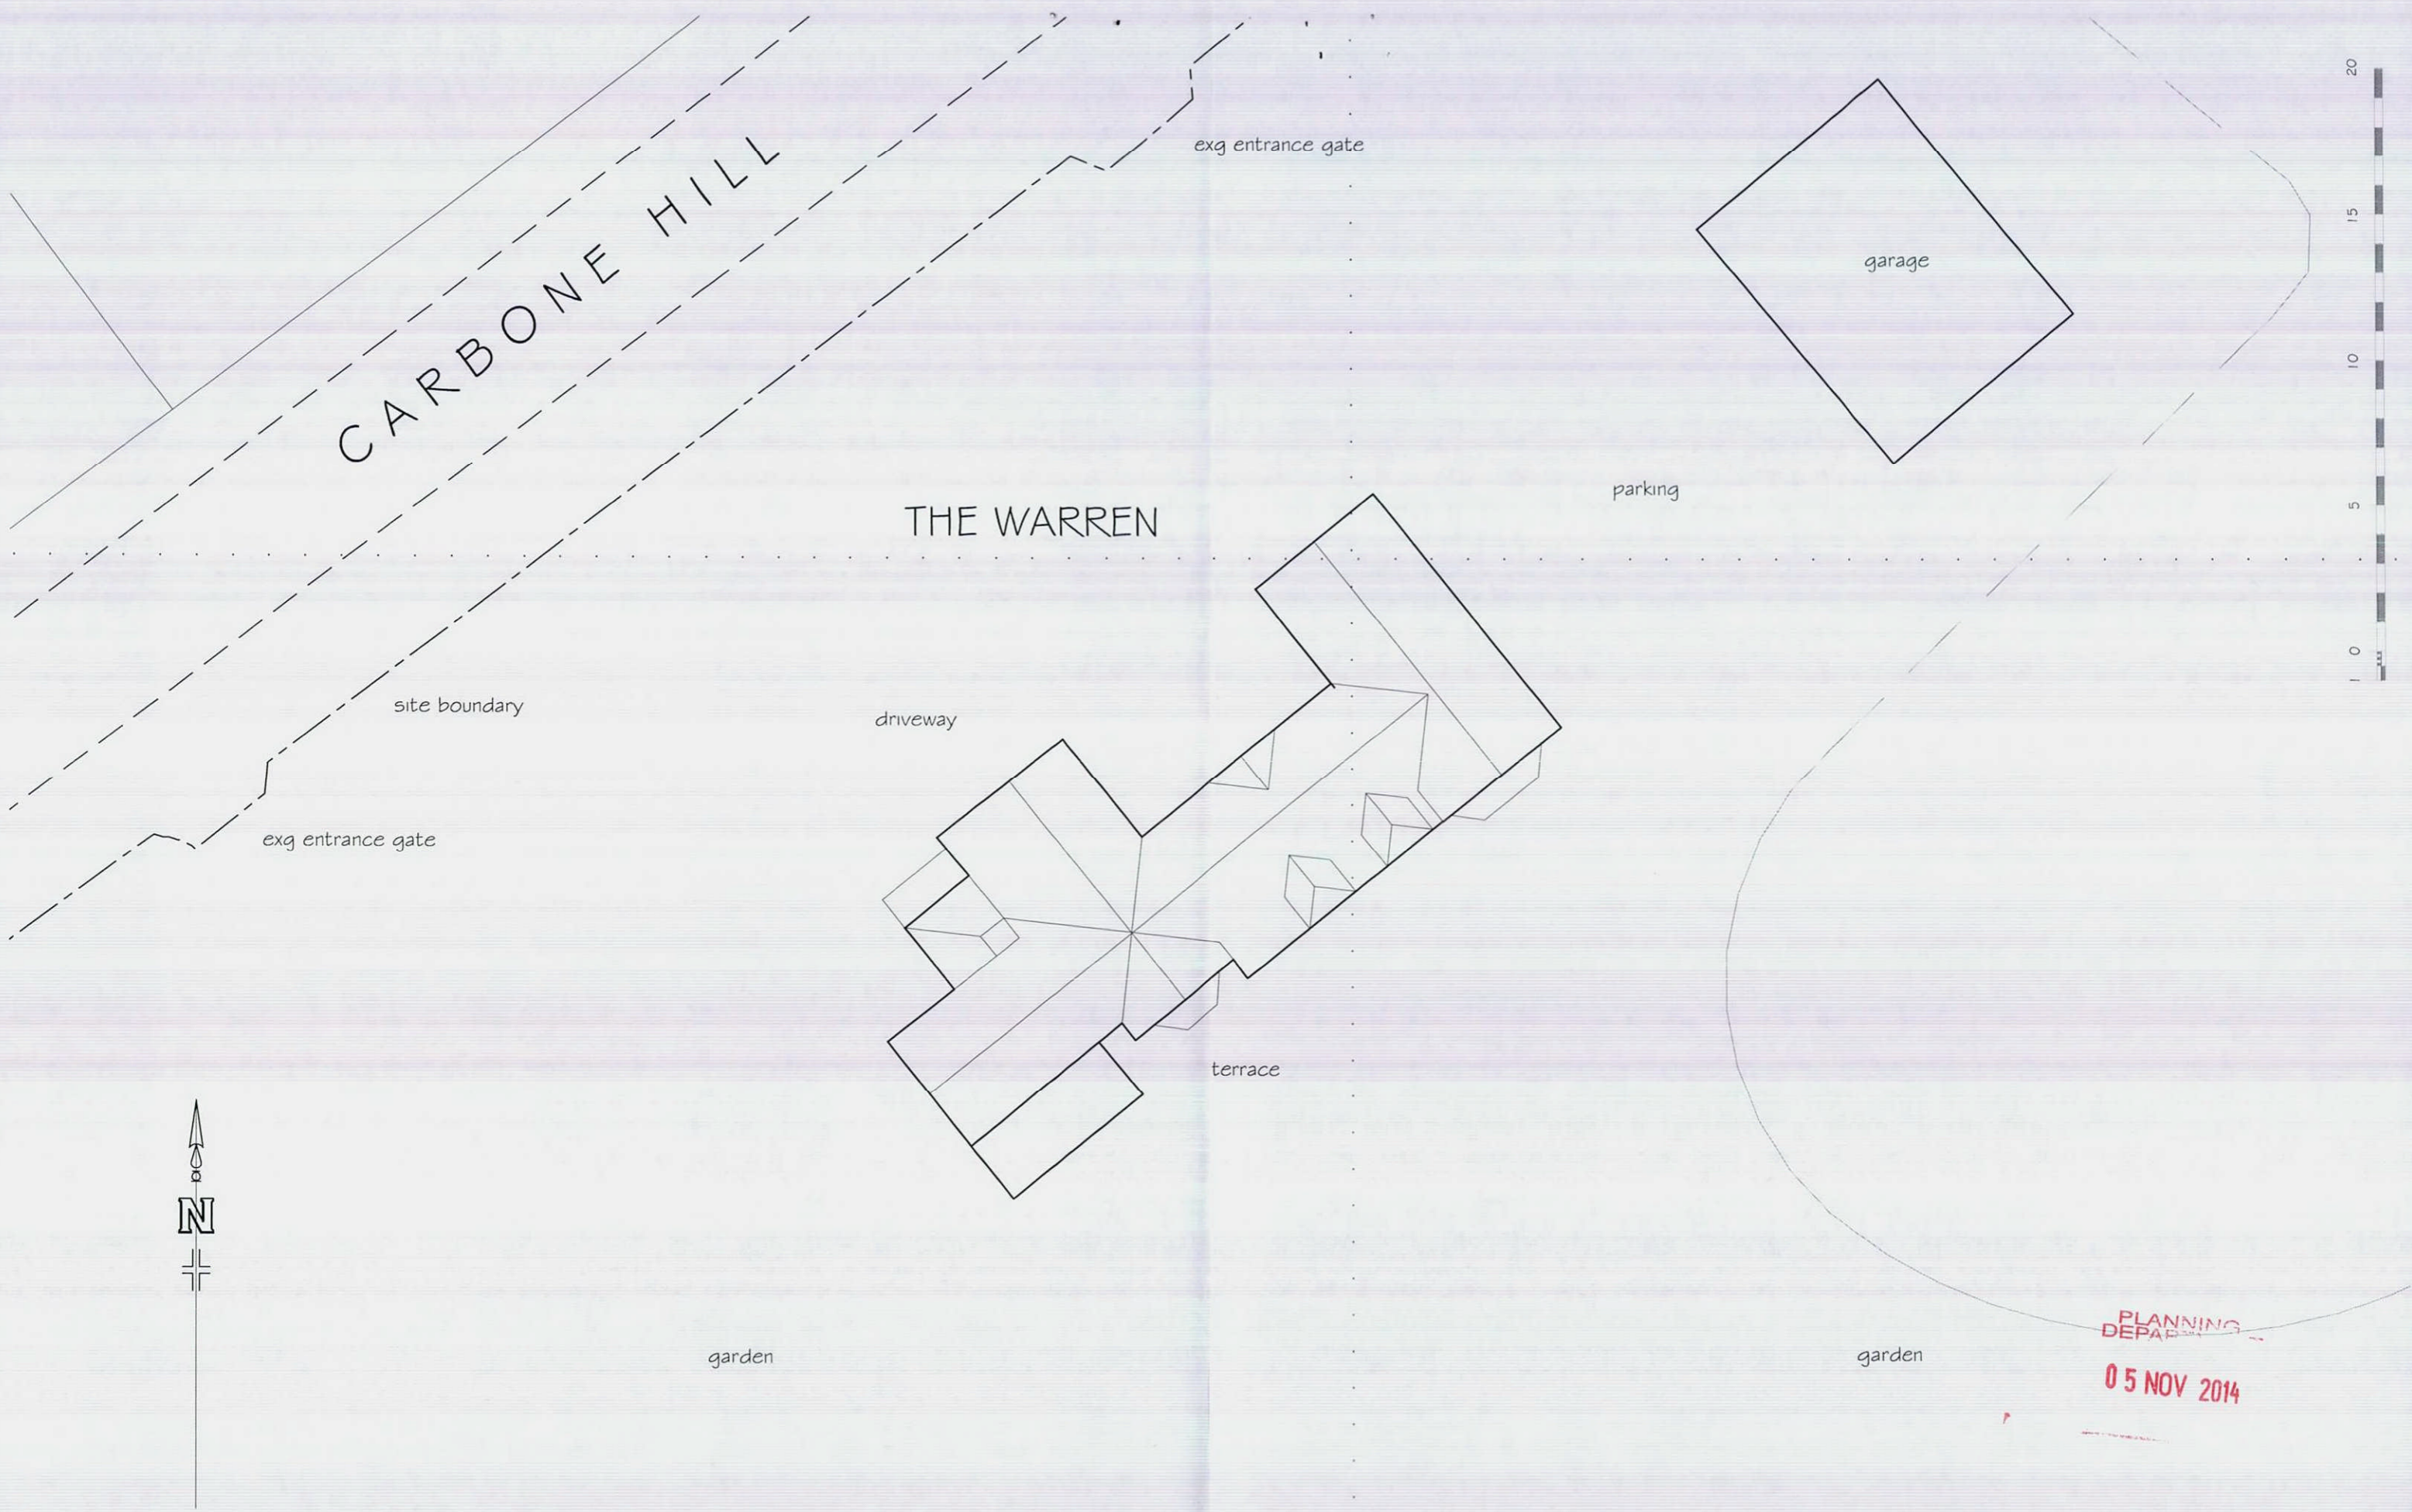

CARBONE HILL

THE WARREN

PLANNING DEPARTMENT
05 NOV 2014

0 5 10 15 20

PNA
The Old Reading Room, 32 High Road
Essendon, Hatfield, Herts. AL9 6HW
Tel: 01707 276595 Fax: 01707 260024
Copyright © email: info@pna.eclipse.co.uk Do Not Scale

The Warren
Carbone Hill
Northaw Herts EN9 4PL

Scale: 1:200
Date: Sept 2014

Site Plan : Existing

Drng. No
732 / SP1