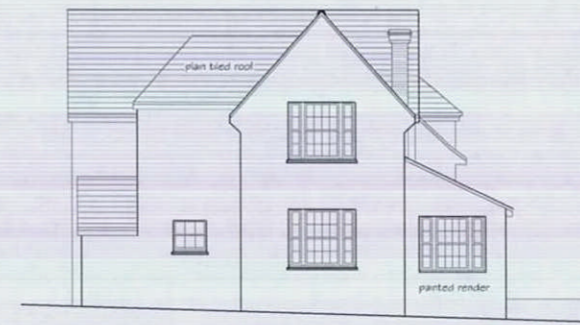

PART FRONT ELEVATION

SIDE ELEVATION

REAR ELEVATION

GROUND FLOOR LAYOUT

FIRST FLOOR LAYOUT

PLANNING DEPARTMENT

05 NOV 2014

Revision PNA Date
The Old Reading Room, 32 High Road
Essendon, Hatfield, Herts, AL9 6HW
Tel: 01707 276595 / 275654 Fax: 01707 260024
email: info@pna.ecipsc.co.uk

Job Title
The Warren
Carbone Hill
Northaw

Drawing Title
Plans & Elevations
Existing

Date October 2014 Scale 1:100

Job No 732 Drawing No PDO1

Copyright (c) © Not-Declar