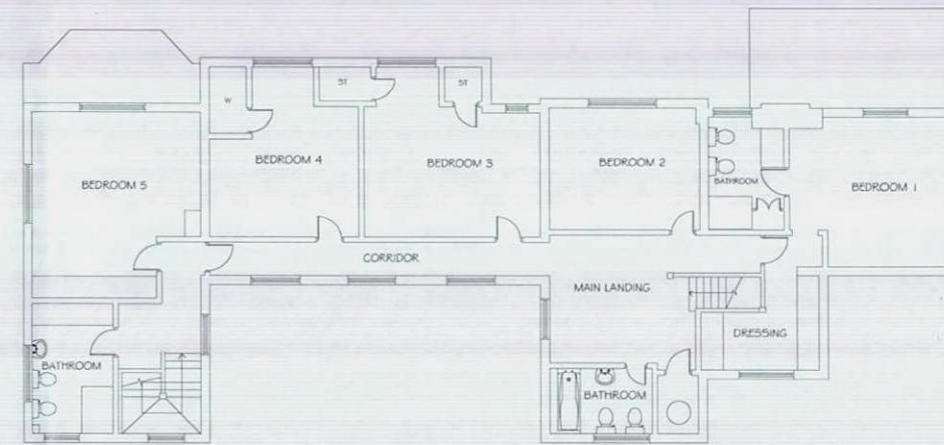

PART FRONT ELEVATION

SIDE ELEVATION

REAR ELEVATION

GROUND FLOOR LAYOUT

FIRST FLOOR LAYOUT

PLANNING DEPARTMENT

05 NOV 2014

Revision PNA Date
The Old Reading Room, 32 High Road
Essendon, Hatfield, Herts, AL9 6HW
Tel: 01707 276595 / 275654 Fax: 01707 260024
email: info@pna.ecipsc.co.uk

Job Title
The Warren
Carbone Hill
Northaw

Drawing Title
Plans & Elevations
Existing

Date October 2014 Scale 1:100

Job No 732 Drawing No PDO1

Copyright (c) © Not-Declar