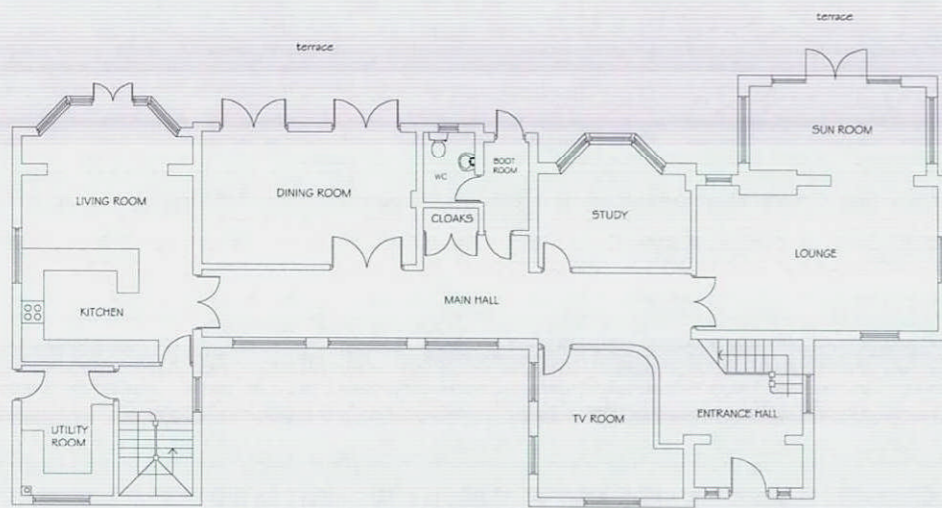

PART FRONT ELEVATION

SIDE ELEVATION

REAR ELEVATION

GROUND FLOOR LAYOUT

FIRST FLOOR LAYOUT

PLANNING DEPARTMENT

05 NOV 2014

Revision PNA Date
The Old Reading Room, 32 High Road
Essendon, Hatfield, Herts, AL9 6HW
Tel: 01707 276595 / 275654 Fax: 01707 260024
email: info@pna.ecipsc.co.uk

Job Title
The Warren
Carbone Hill
Northaw

Drawing Title
Plans & Elevations
Existing

Date October 2014 Scale 1:100

Job No 732 Drawing No PDO1

Copyright (c) © Not-Declar