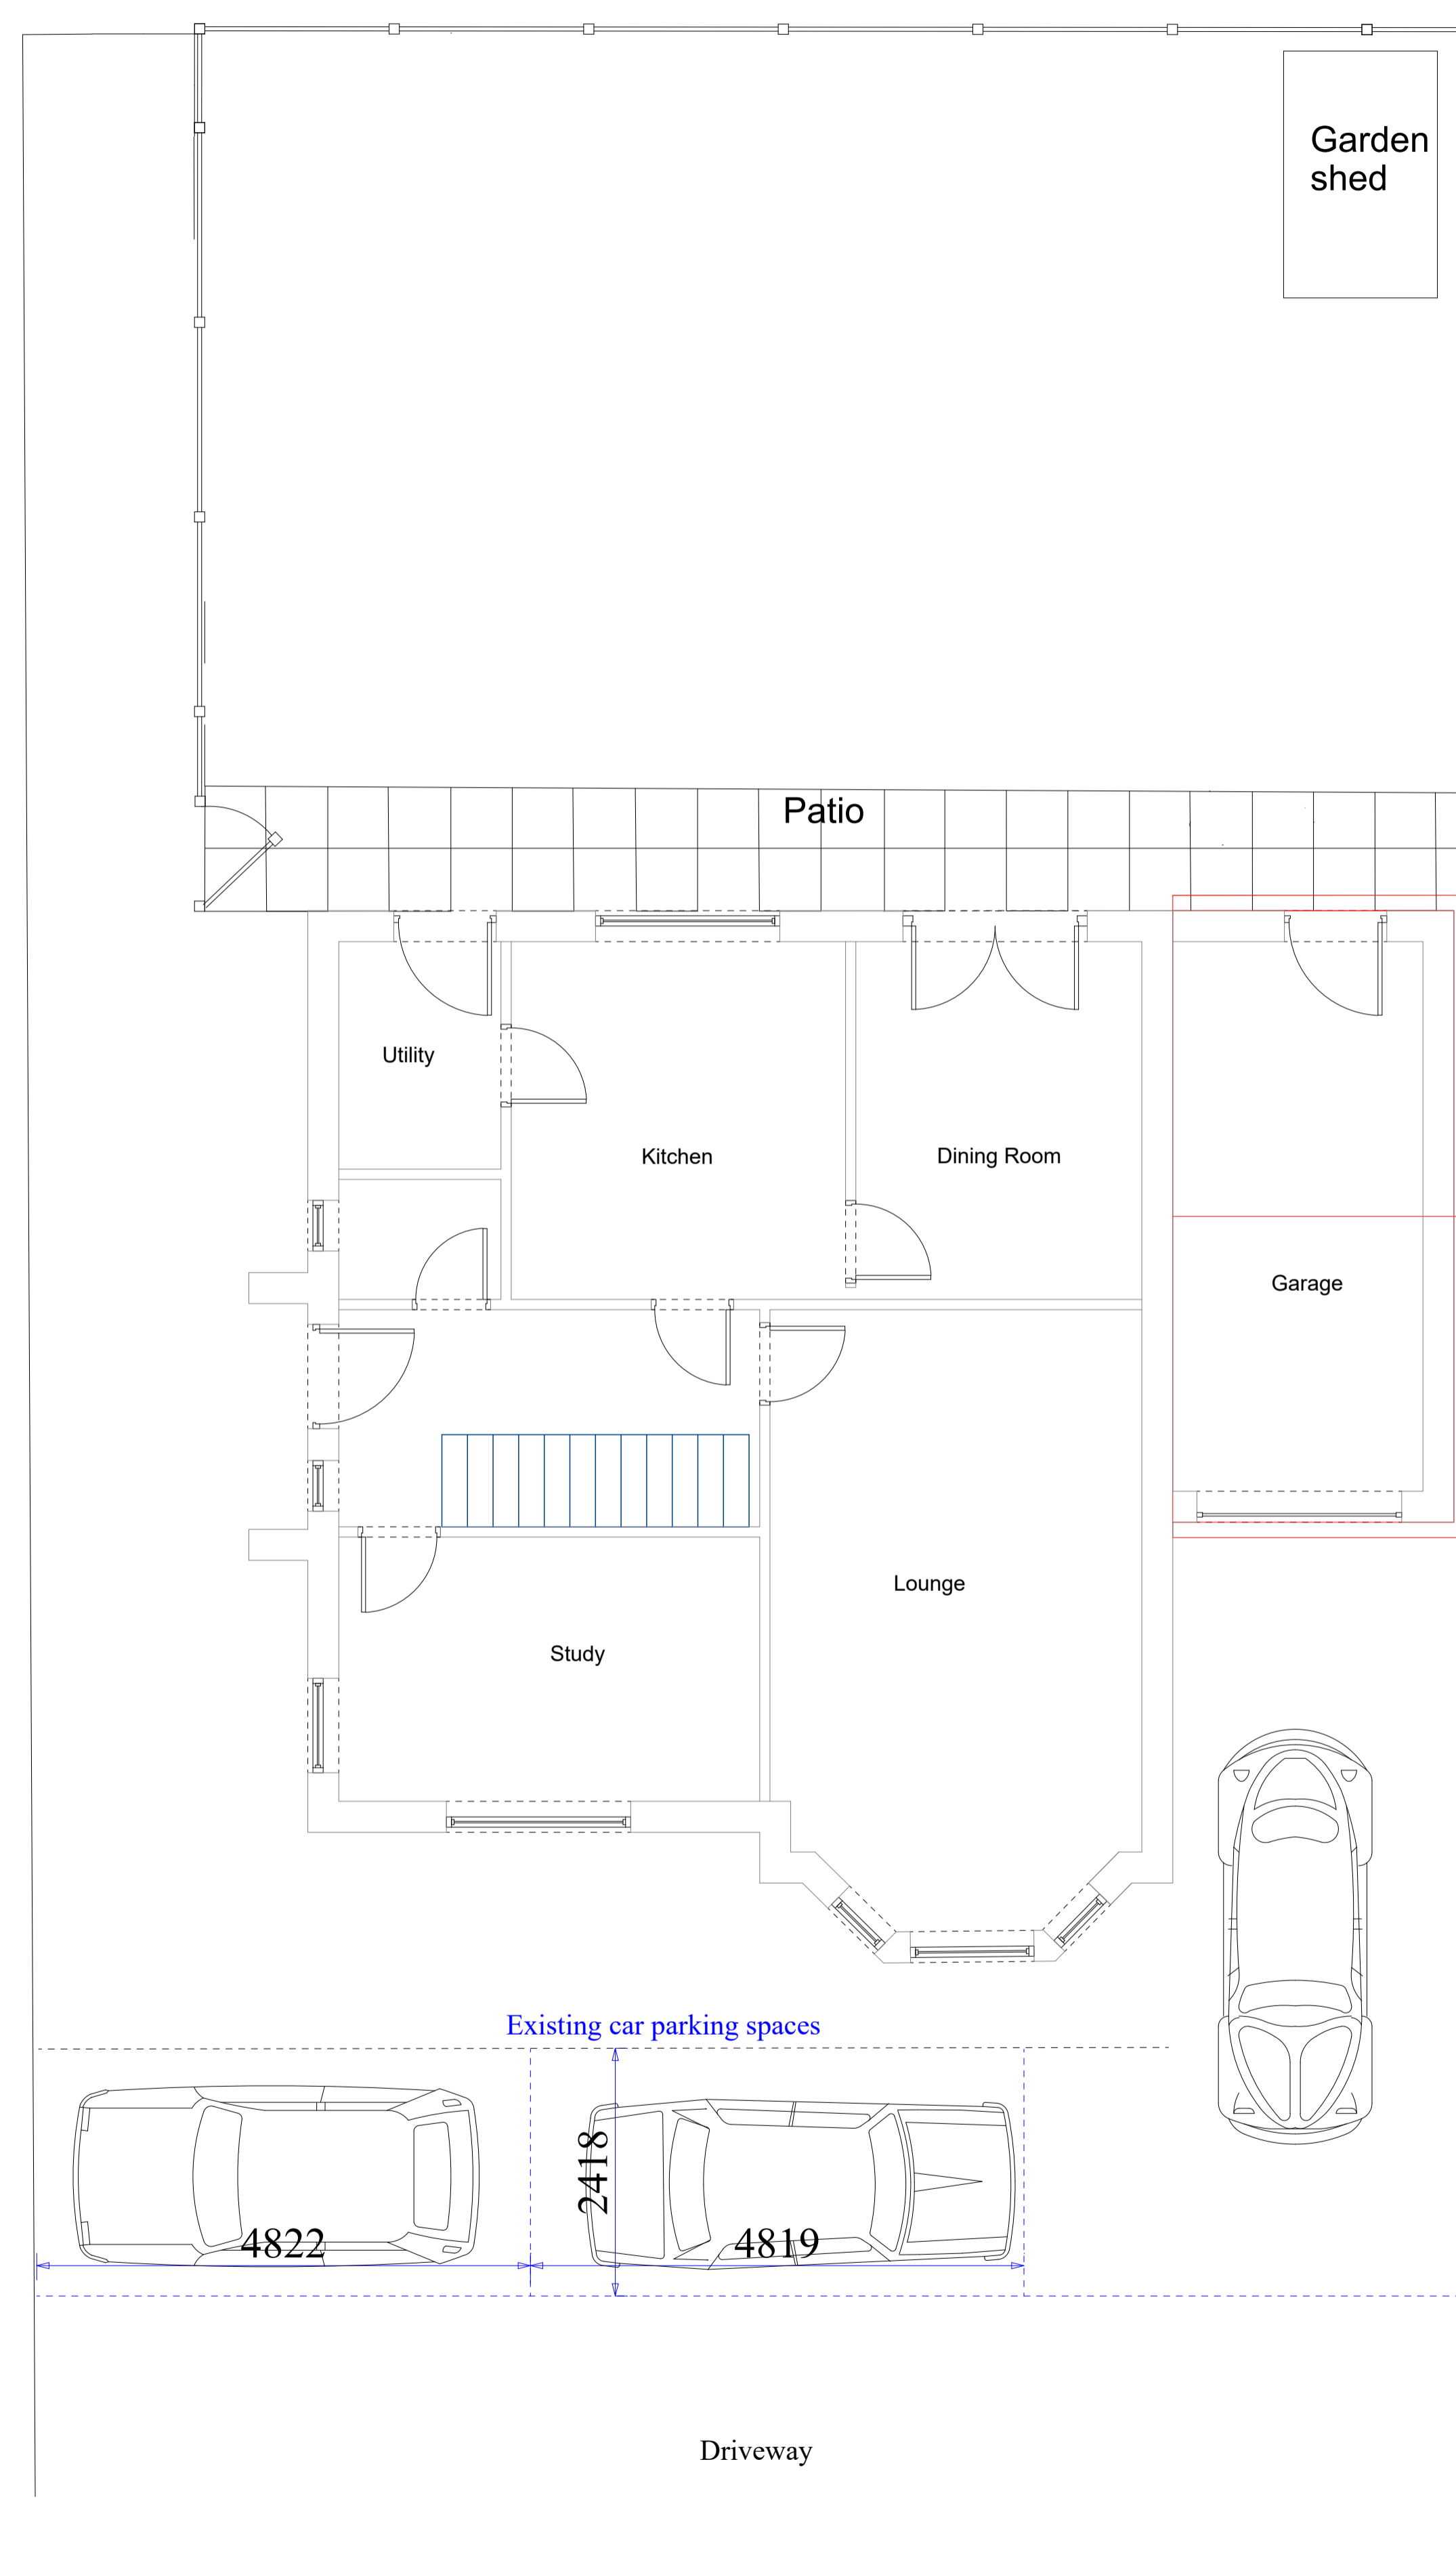

Roof Plan

First Floor Plan

Ground Floor Plan

Philip J Pulzer

Change of use

151 Campion Road
Hatfield
AL10 9FL

Client
Miss Sasha Wood
Drawing No. 151 /1
Existing Floor Plans

Date 15th Feb 2019 Scale 1:50

Drawn by
Phil Pulzer

Page Size - A1

29 Brecken Close
St Albans
Herts
AL4 9LF