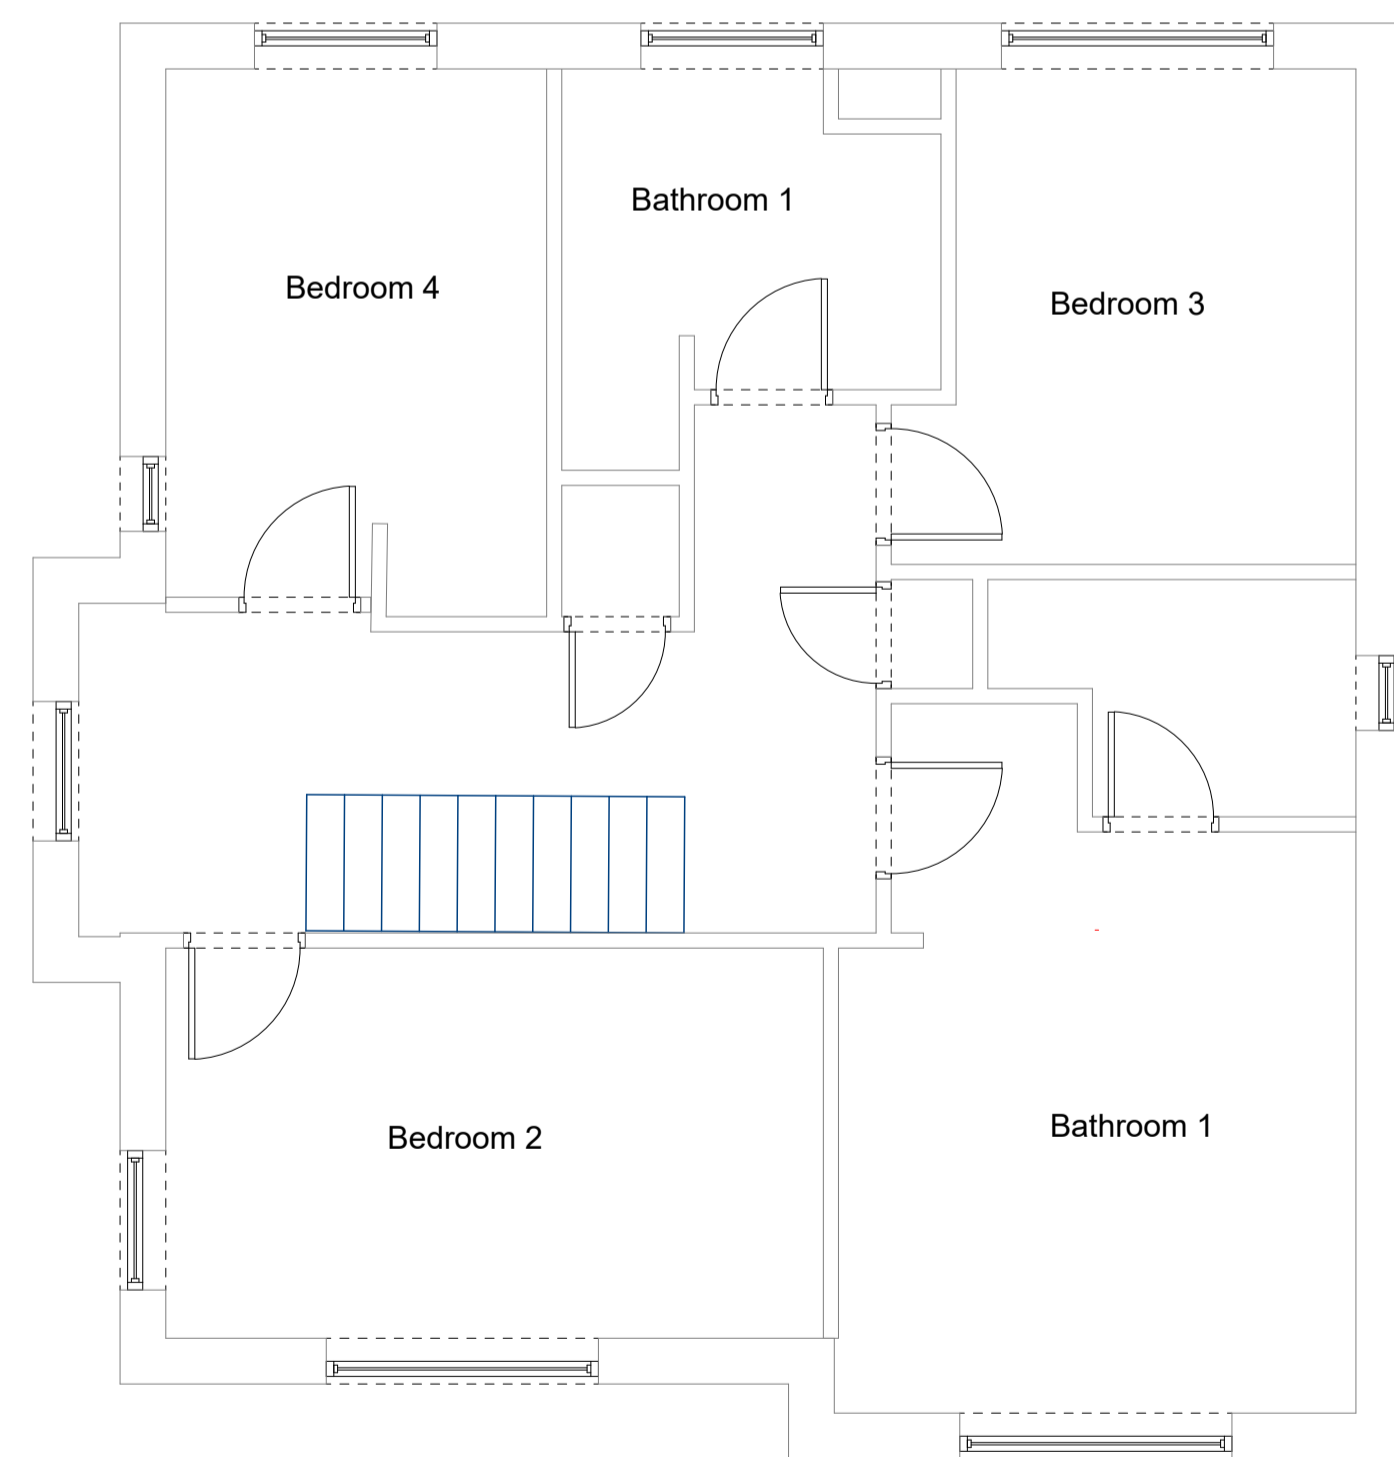

Roof Plan

First Floor Plan

Ground Floor Plan

Philip J Pulzer

Change of use

151 Campion Road
Hatfield
AL10 9FL

Client
Miss Sasha Wood
Drawing No. 151 /1
Existing Floor Plans

Date 15th Feb 2019 Scale 1:50

Drawn by
Phil Pulzer

Page Size - A1

29 Brecken Close
St Albans
Herts
AL4 9LF