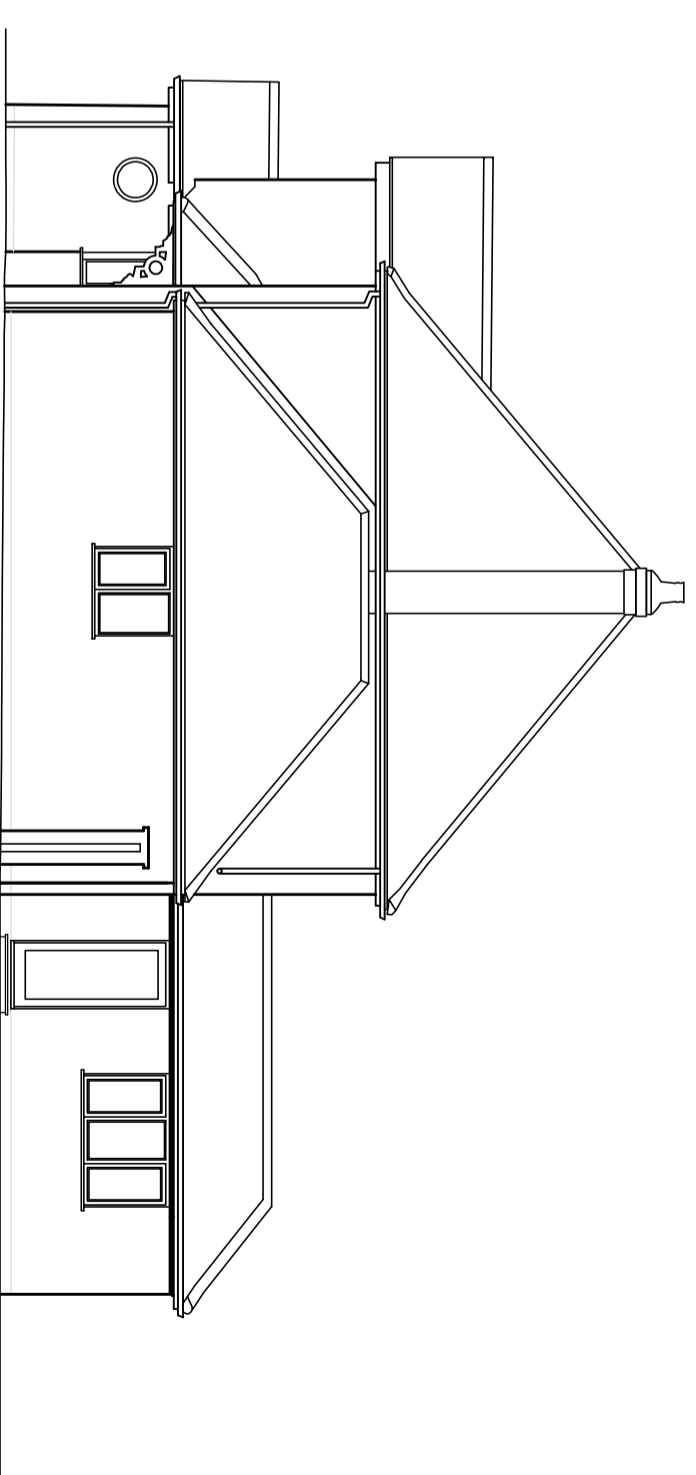

Front elevation

Side elevation

Side elevation

Rear elevation

1:100 Scale Bar

fulcrum design

Address Suite 7 Taxholme
Guildford Road, Bookham
Surrey, KT23 4HB
Tel 01372 451425
Fax 01372 459620
Web www.fulcrumarchitects.co.uk
Email info@fulcrumarchitects.co.uk

Existing Elevations

Mr. Grabban
36 Vineyards Road, EN6 4PA.

Site Area Paper Size A2 Drawn by GS Date 09-07-20 Scale 1:100 Drawing No. 20-13-06