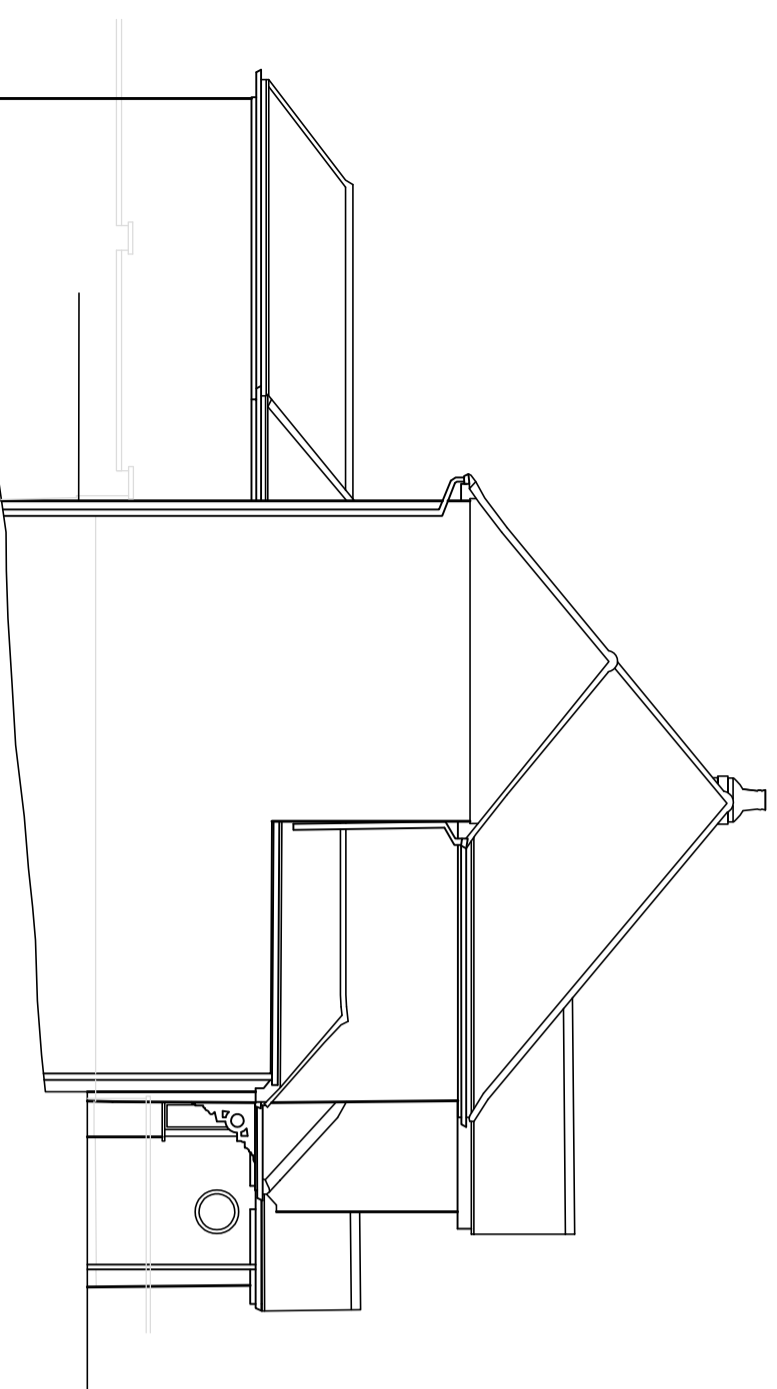

Front elevation

Side elevation

Side elevation

Rear elevation

1:100 Scale Bar

fulcrum design

Address Suite 7 Taxholme
Guildford Road, Bookham
Surrey, KT23 4HB
Tel 01372 451425
Fax 01372 459620
Web www.fulcrumarchitects.co.uk
Email info@fulcrumarchitects.co.uk

Existing Elevations

Mr. Grabban
36 Vineyards Road, EN6 4PA.

Site Area Paper Size A2 Drawn by GS Date 09-07-20 Scale 1:100 Drawing No. 20-13-06