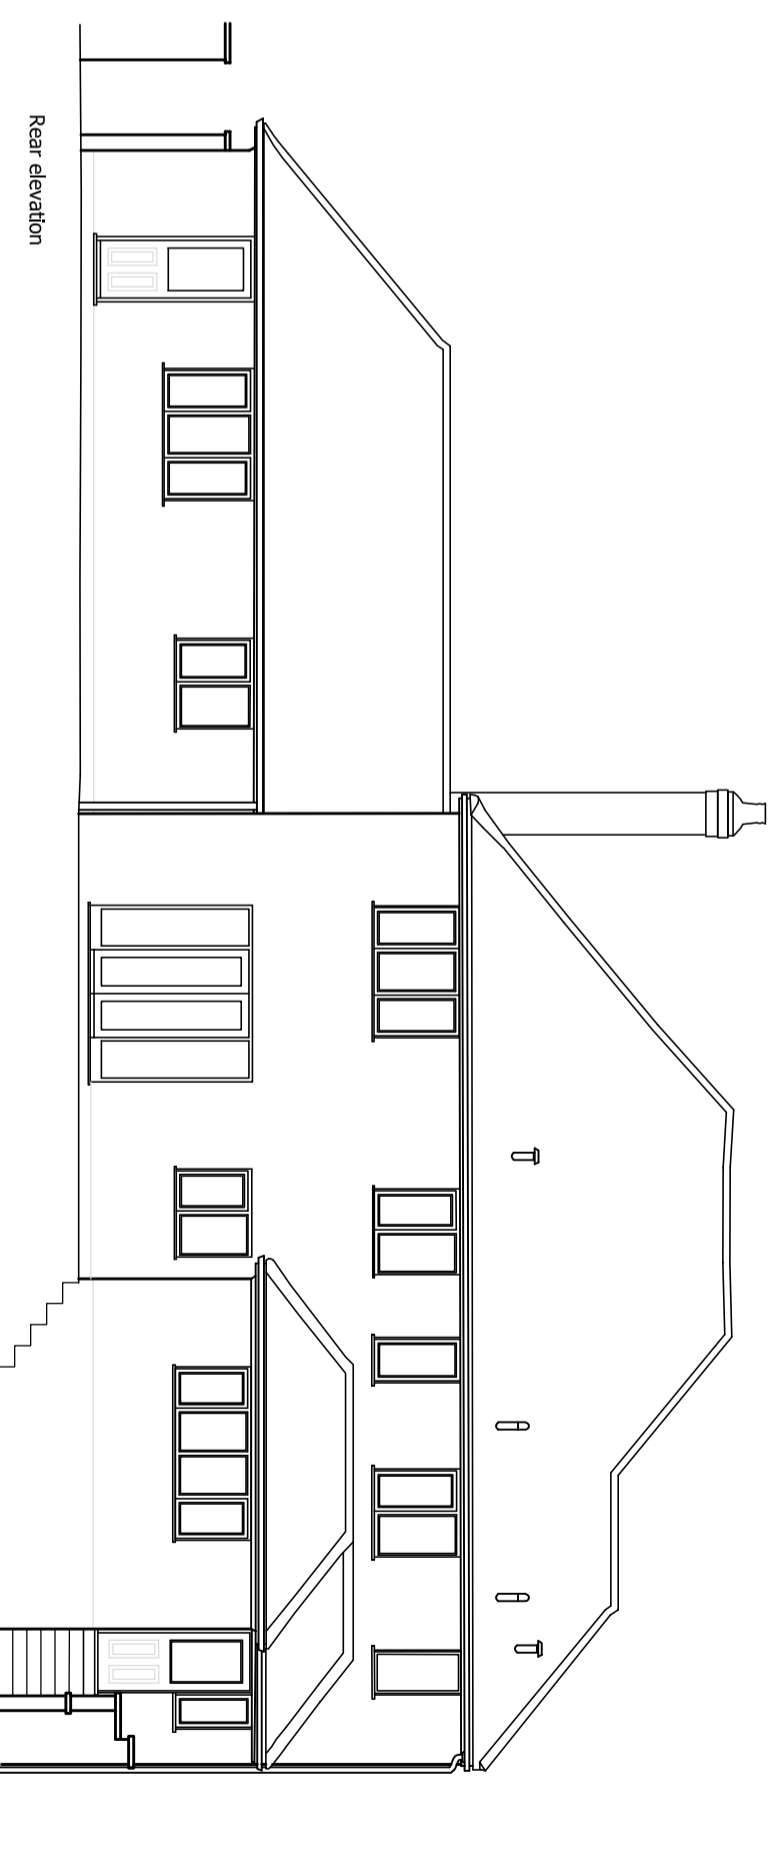

Front elevation

Side elevation

Side elevation

Rear elevation

1:100 Scale Bar

fulcrum design

Address Suite 7 Taxholme
Guildford Road, Bookham
Surrey, KT23 4HB
Tel 01372 451425
Fax 01372 459620
Web www.fulcrumarchitects.co.uk
Email info@fulcrumarchitects.co.uk

Existing Elevations

Mr. Grabban
36 Vineyards Road, EN6 4PA.

Site Area Paper Size A2 Drawn by GS Date 09-07-20 Scale 1:100 Drawing No. 20-13-06