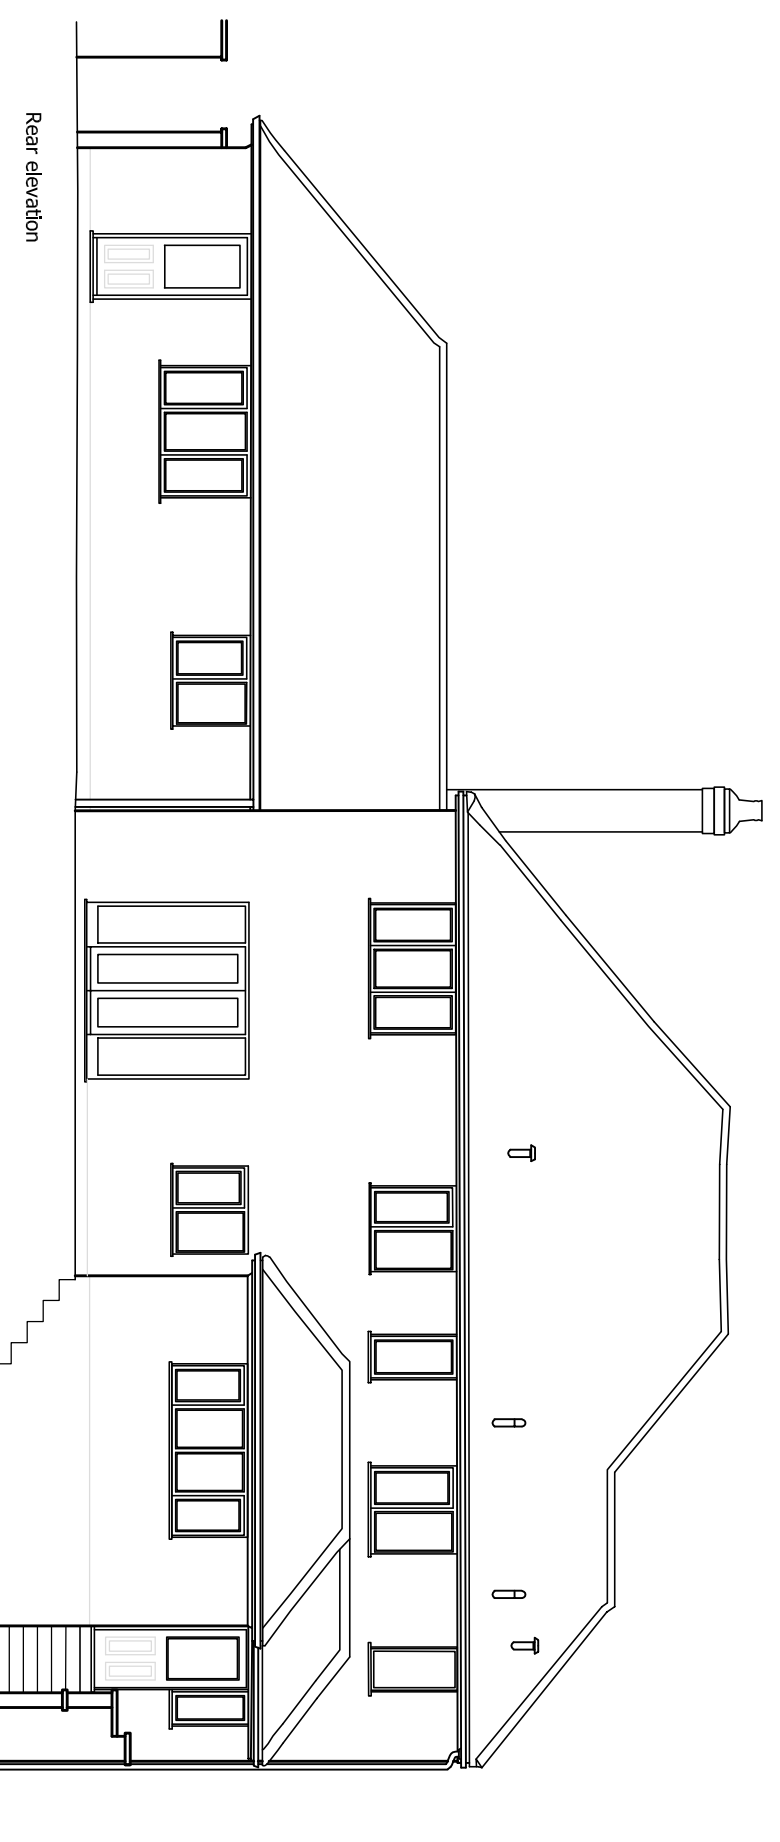

Front elevation

Side elevation

Side elevation

Rear elevation

1:100 Scale Bar

fulcrum design

Address Suite 7 Taxholme
 Guildford Road, Bookham
 Surrey KT23 4HB
 Tel 01372 451425
 Fax 01372 459620
 Web www.fulcrumarchitects.co.uk
 Email info@fulcrumarchitects.co.uk

Existing Elevations

Mr. Grabban
36 Vineyards Road, EN6 4PA.
 Site Area Paper Size A2 Drawn by GS Date 09-07-20 Scale 1:100 Drawing No. 20-13-06