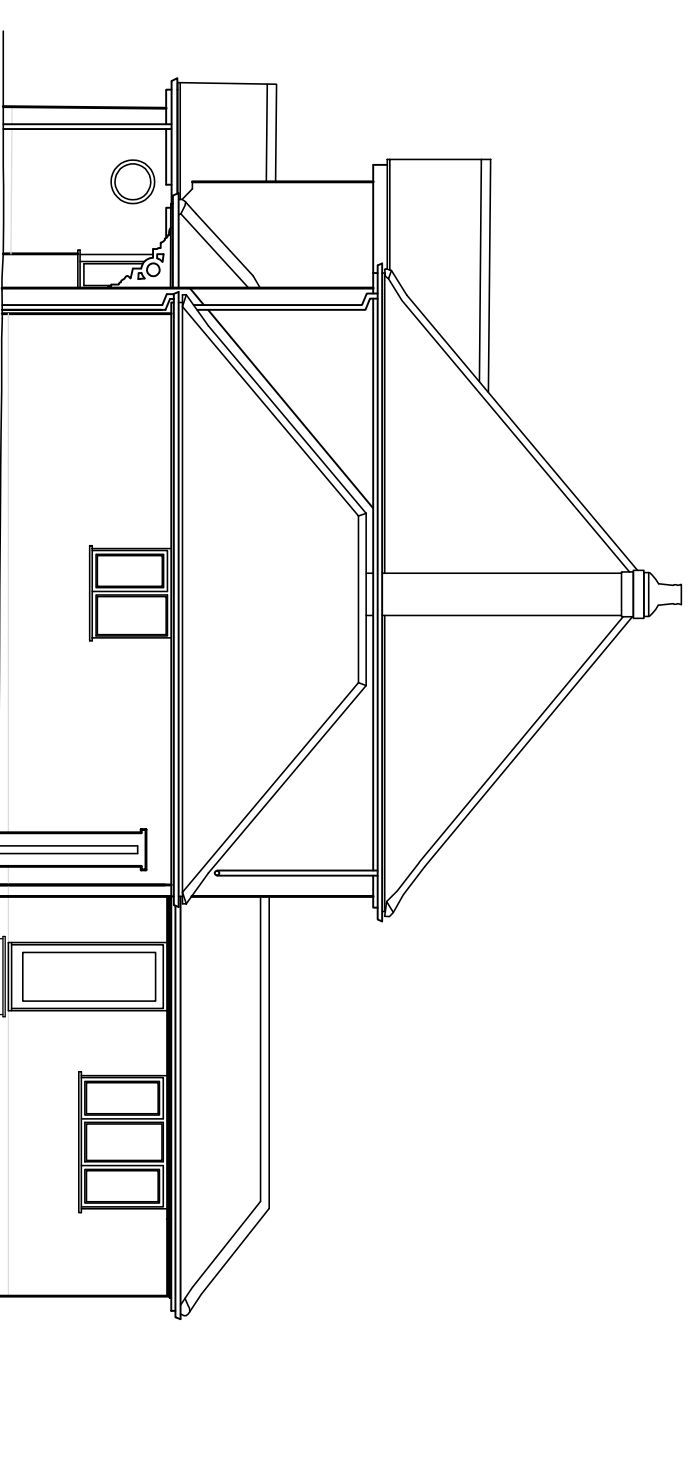

Front elevation

Side elevation

Side elevation

Rear elevation

1:100 Scale Bar

fulcrum design

Address Suite 7 Taxholme
 Guildford Road, Bookham
 Surrey KT23 4HB
 Tel 01372 451425
 Fax 01372 459620
 Web www.fulcrumarchitects.co.uk
 Email info@fulcrumarchitects.co.uk

Existing Elevations

Mr. Grabban
36 Vineyards Road, EN6 4PA.
 Site Area Paper Size A2 Drawn by GS Date 09-07-20 Scale 1:100 Drawing No. 20-13-06