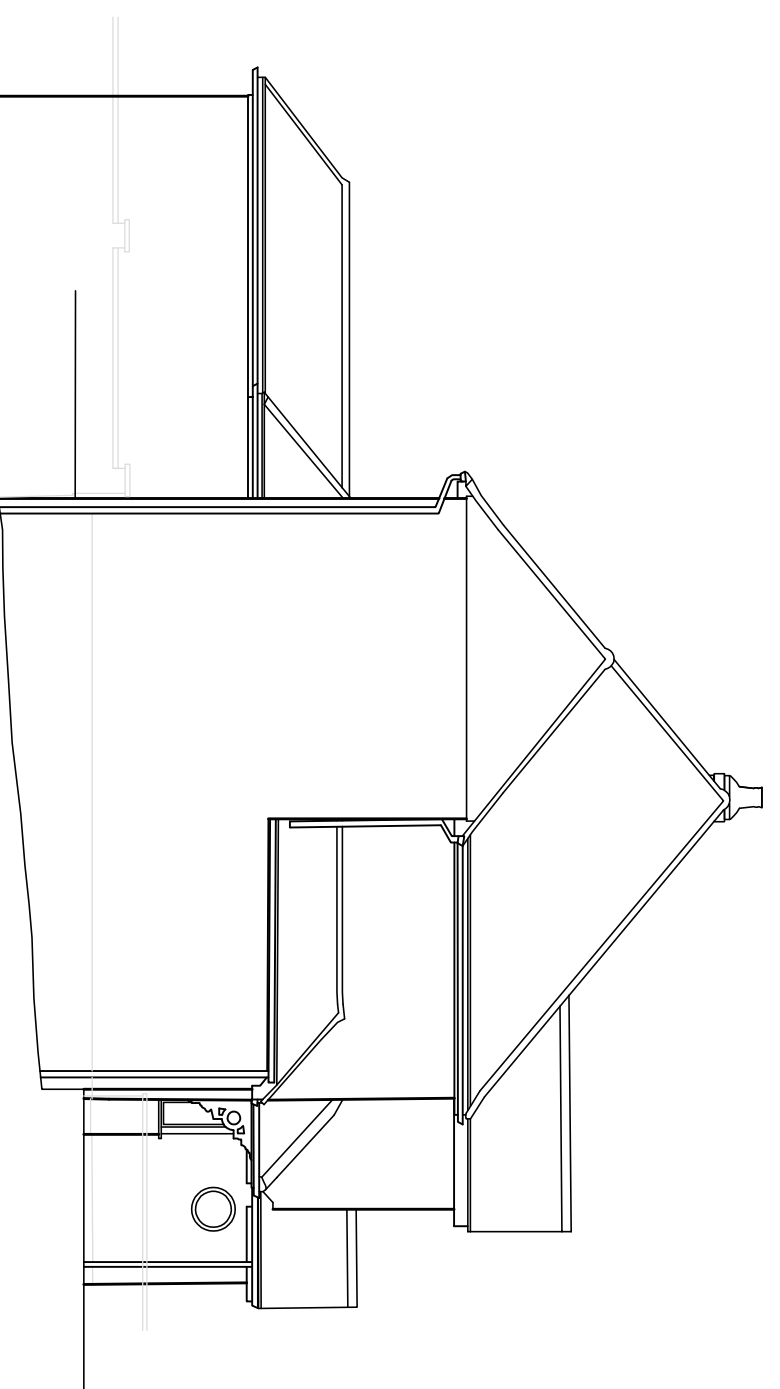

Front elevation

Side elevation

Side elevation

Rear elevation

1:100 Scale Bar

fulcrum design

Address Suite 7 Taxholme
 Guildford Road, Bookham
 Surrey KT23 4HB
 Tel 01372 451425
 Fax 01372 459620
 Web www.fulcrumarchitects.co.uk
 Email info@fulcrumarchitects.co.uk

Existing Elevations

Mr. Grabban
36 Vineyards Road, EN6 4PA.
 Site Area Paper Size A2 Drawn by GS Date 09-07-20 Scale 1:100 Drawing No. 20-13-06