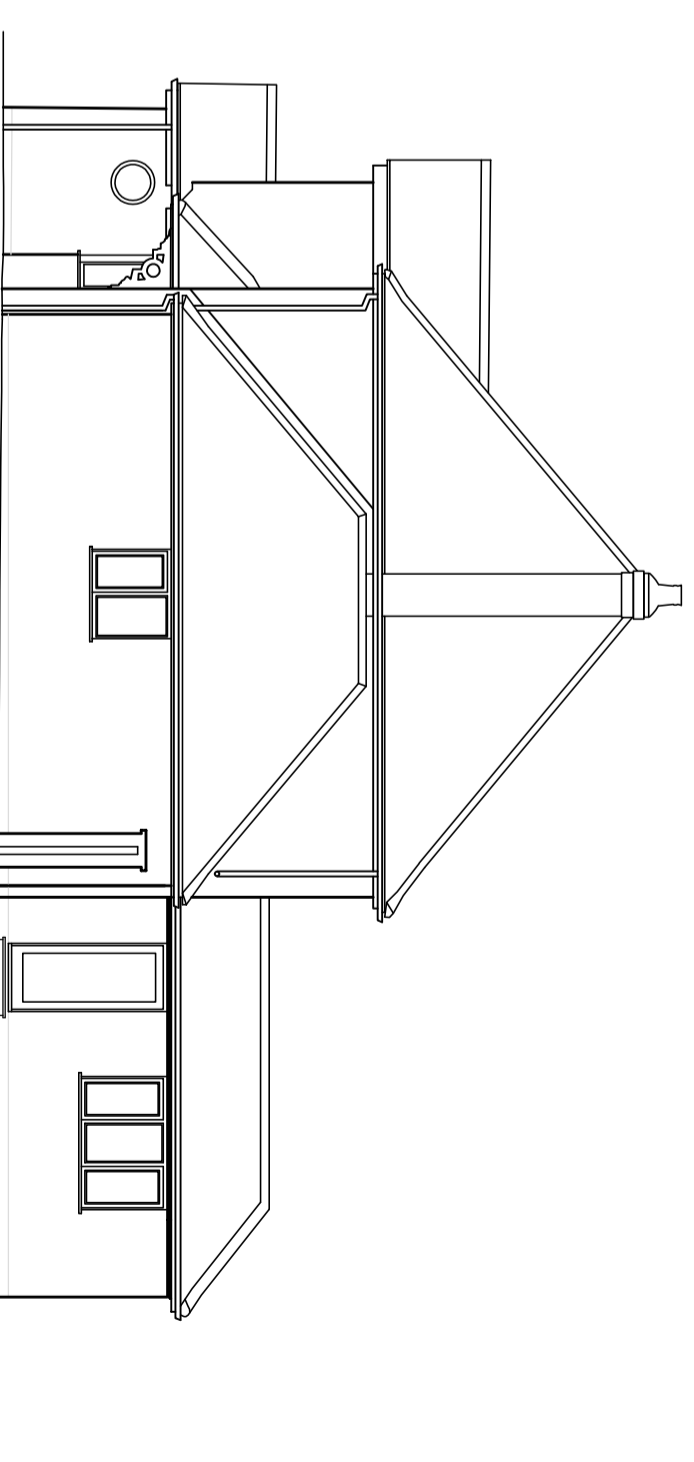

Front elevation

Side elevation

Side elevation

Rear elevation

1:100 Scale Bar

fulcrum design

Address Suite 7 Taxholme
Guildford Road, Bookham
Surrey KT23 4HB
Tel 01372 451425
Fax 01372 459620
Web www.fulcrumarchitects.co.uk
Email info@fulcrumarchitects.co.uk

Existing Elevations

Mr. Grabban
36 Vineyards Road, EN6 4PA.
Site Area Paper Size A2 Drawn by GS Date 09-07-20 Scale 1:100 Drawing No. 20-13-06