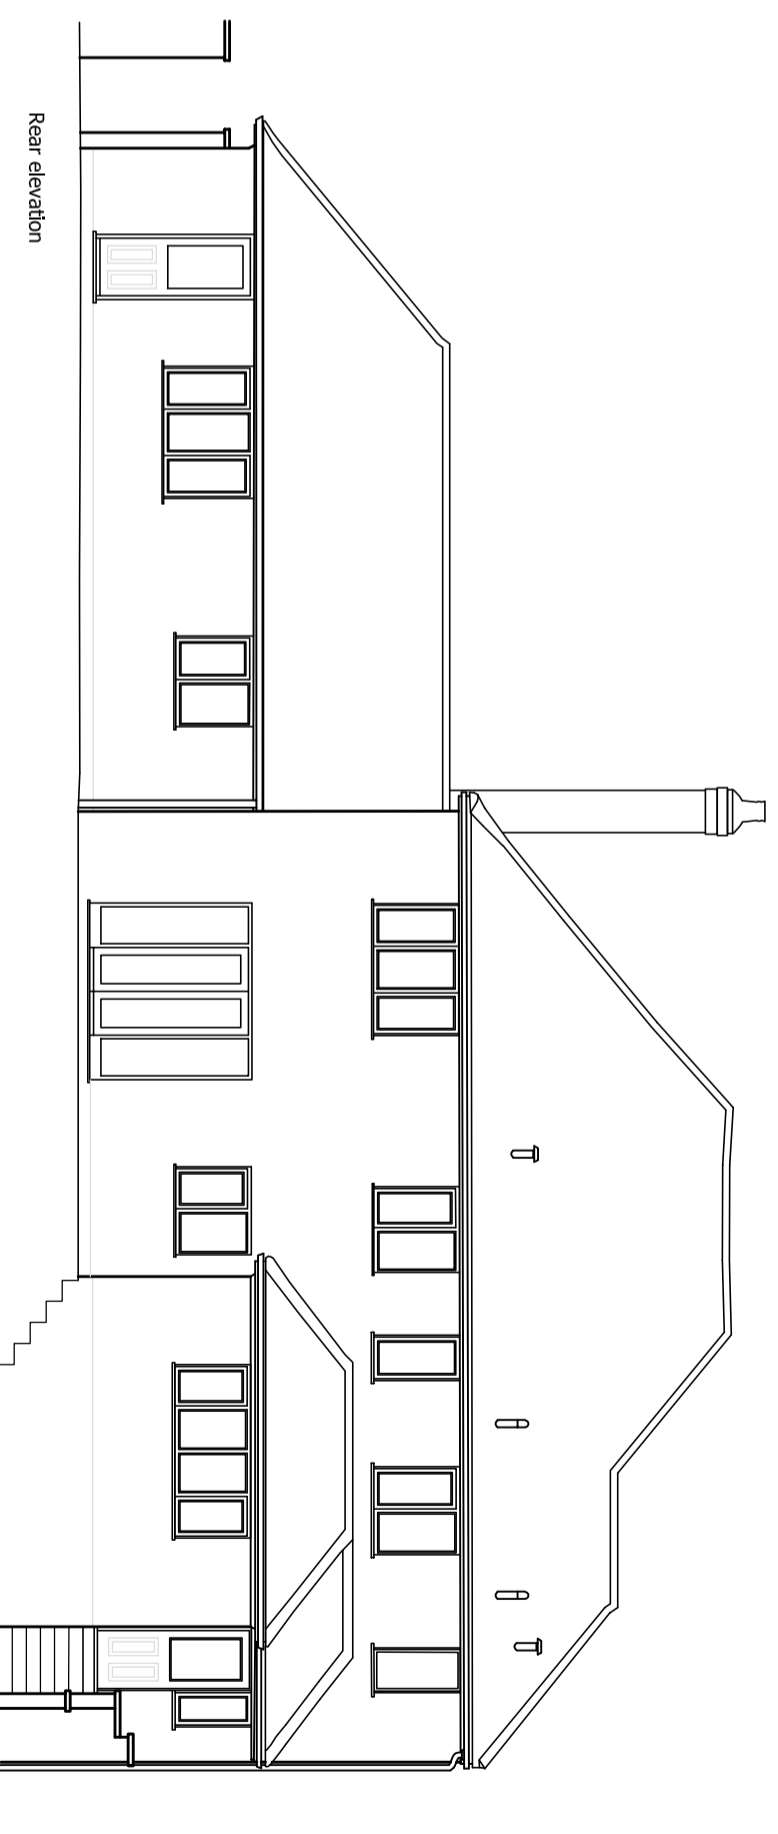

Front elevation

Side elevation

Side elevation

Rear elevation

1:100 Scale Bar

fulcrum design

Address Suite 7 Taxholme
Guildford Road, Bookham
Surrey KT23 4HB
Tel 01372 451425
Fax 01372 459620
Web www.fulcrumarchitects.co.uk
Email info@fulcrumarchitects.co.uk

Existing Elevations

Mr. Grabban
36 Vineyards Road, EN6 4PA.
Site Area Paper Size A2 Drawn by GS Date 09-07-20 Scale 1:100 Drawing No. 20-13-06