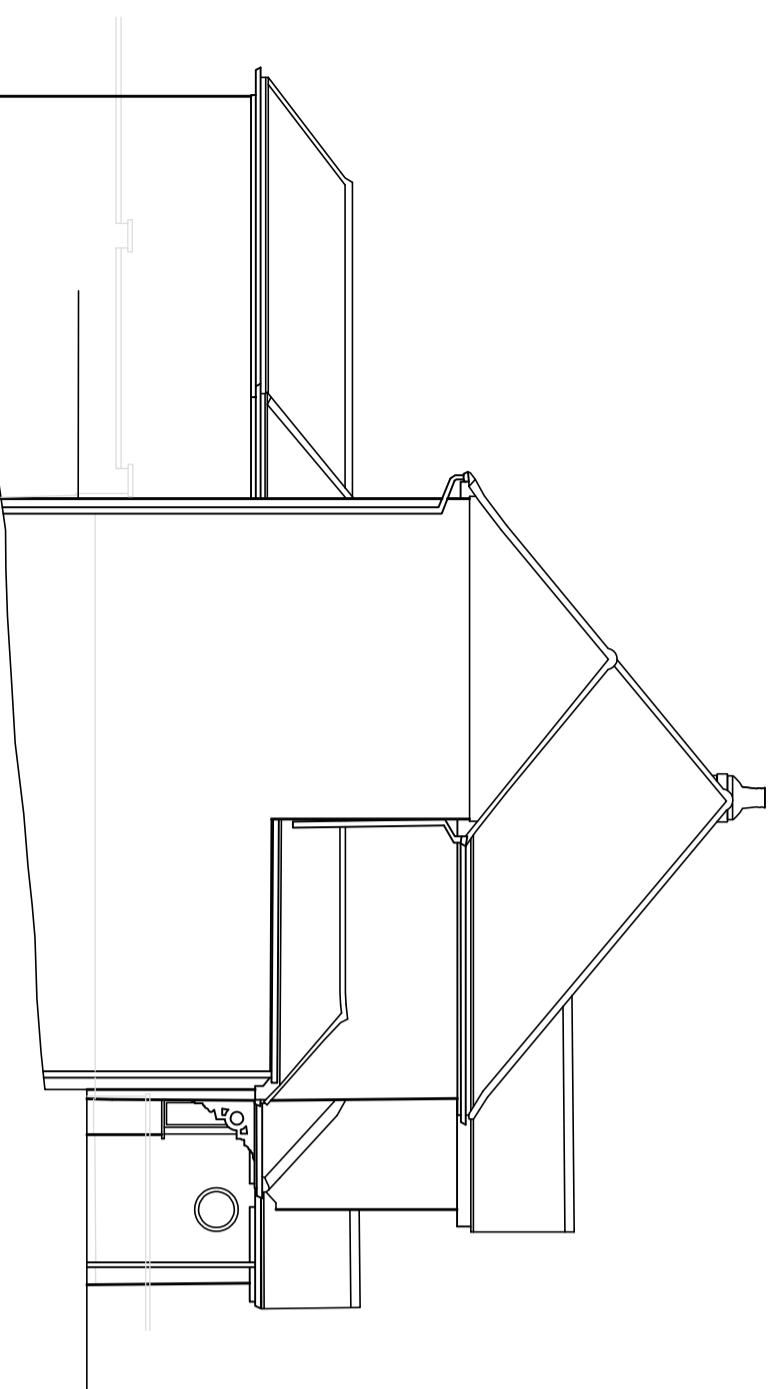

Front elevation

Side elevation

Side elevation

Rear elevation

1:100 Scale Bar

fulcrum design

Address Suite 7 Taxholme
Guildford Road, Bookham
Surrey KT23 4HB
Tel 01372 451425
Fax 01372 459620
Web www.fulcrumarchitects.co.uk
Email info@fulcrumarchitects.co.uk

Existing Elevations

Mr. Grabban
36 Vineyards Road, EN6 4PA.
Site Area Paper Size A2 Drawn by GS Date 09-07-20 Scale 1:100 Drawing No. 20-13-06