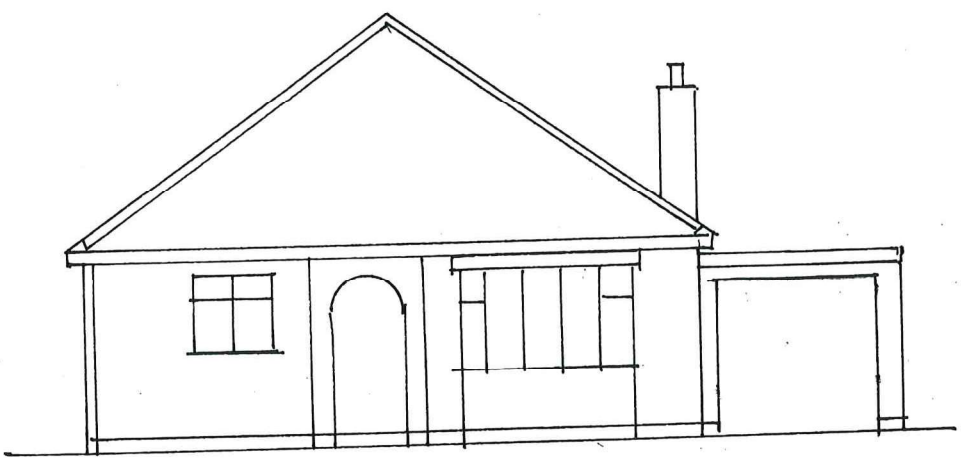

EXISTING SOUTH ELEVATION

SCALE
BAR
1:100

EXISTING FRONT ELEVATION

29 NORTON ROAD EAST, CUFFLEY
HEATS ENG 4LU MAY 2021
SCALE 1:100 @ A4 PLAN H/04