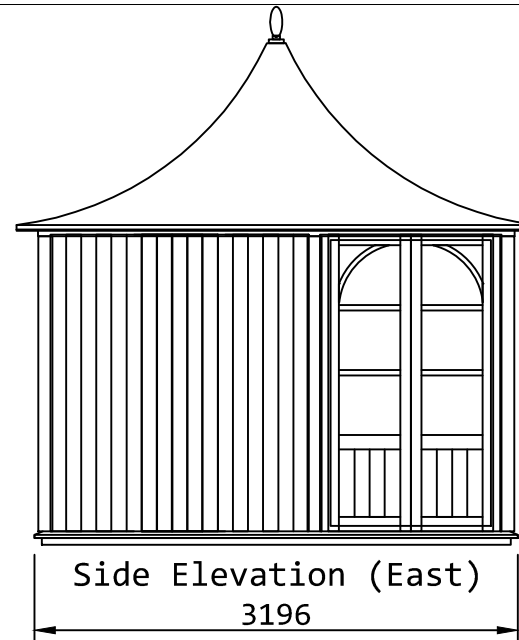

Front Elevation (North)  
3996

Side Elevation (East)  
3196

Rear Elevation (South)

Side Elevation (West)

9 Fore Street, Hatfield, Hertfordshire, AL9 5AN

Elevations

© HSP Garden Buildings Ltd

Date :18/04/17  
Scale :1.50  
Dimensions :mm  
Drawing No :3899.E1A