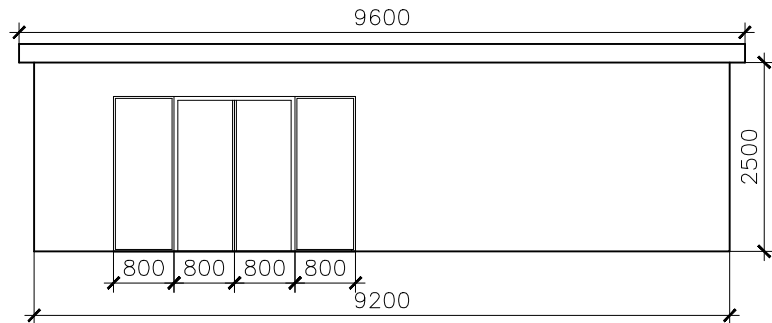

Plan

SIDE-1

SIDE-2

FRONT

REAR

scale 100:1