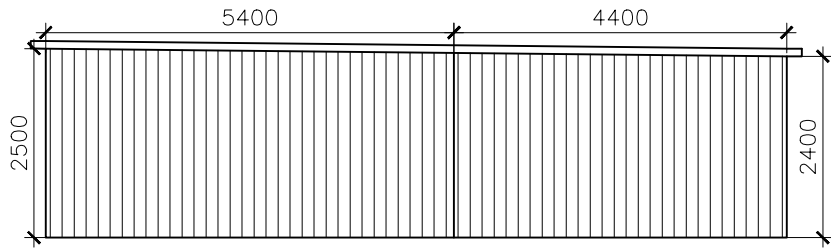

Plan

SIDE-1

SIDE-2

FRONT

REAR

scale 100:1