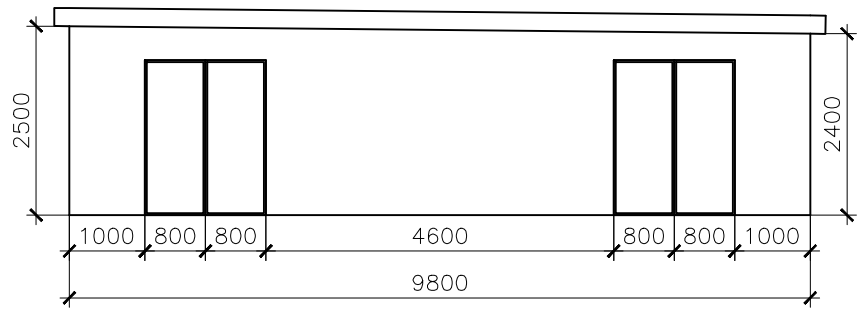

Plan

SIDE-1

SIDE-2

FRONT

REAR

scale 100:1