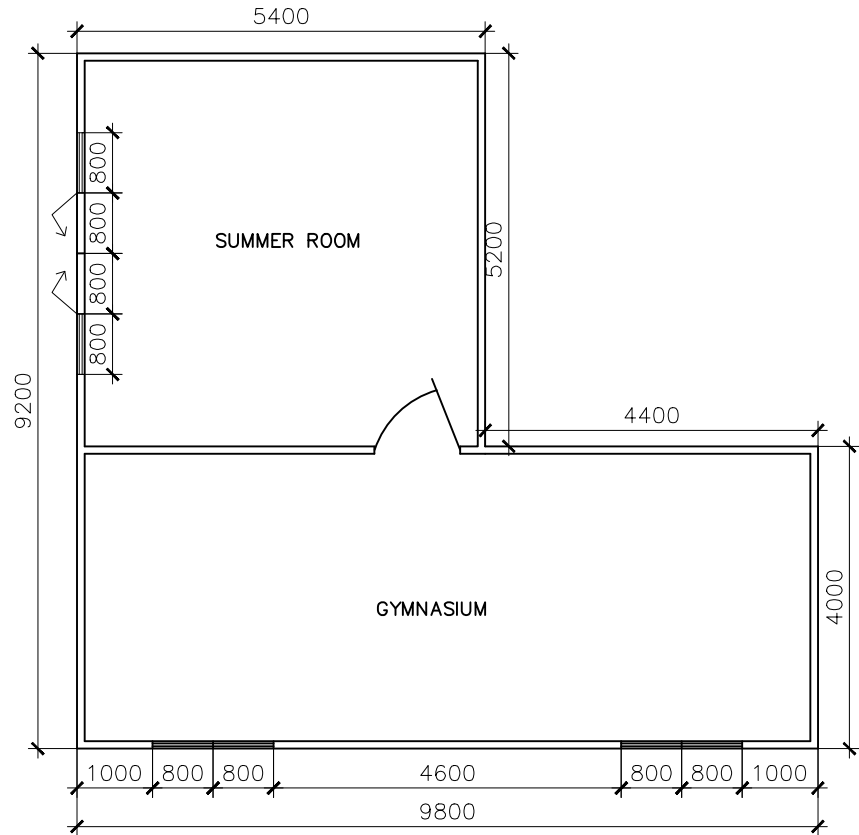

Plan

SIDE-1

SIDE-2

FRONT

REAR

scale 100:1