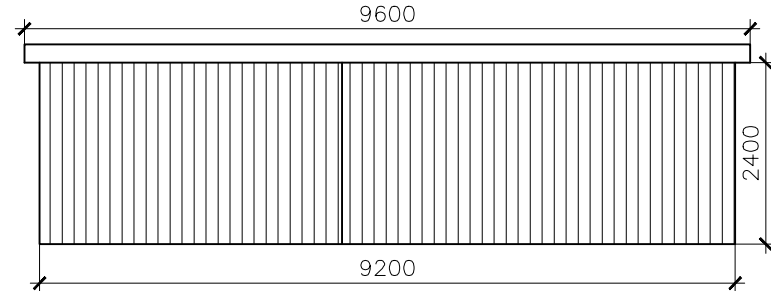

Plan

SIDE-1

SIDE-2

FRONT

REAR

scale 100:1